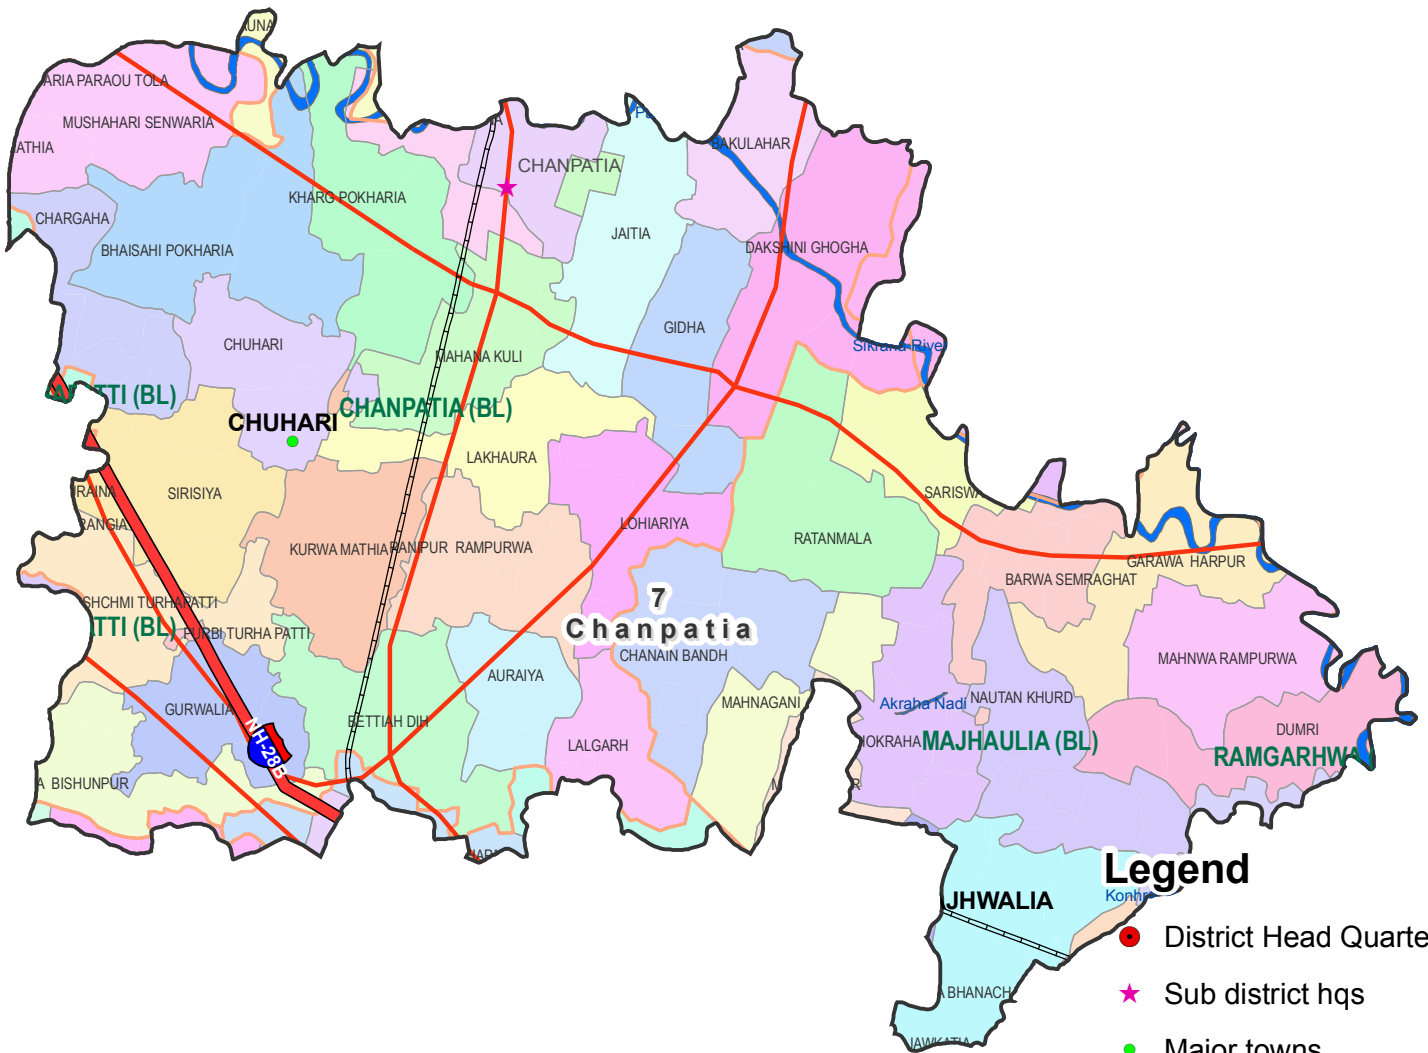

# Assembly Constituency map

State : BIHAR

District : PASCHIM CHAMPARAN

AC Name : 7 - Chanpatia

### Legend

- District Head Quarters
- ★ Sub district hqs
- Major towns
- Railways
- National Highways
- Other roads
- District Boundary
- Block Boundary
- Panchayat Boundary
- River