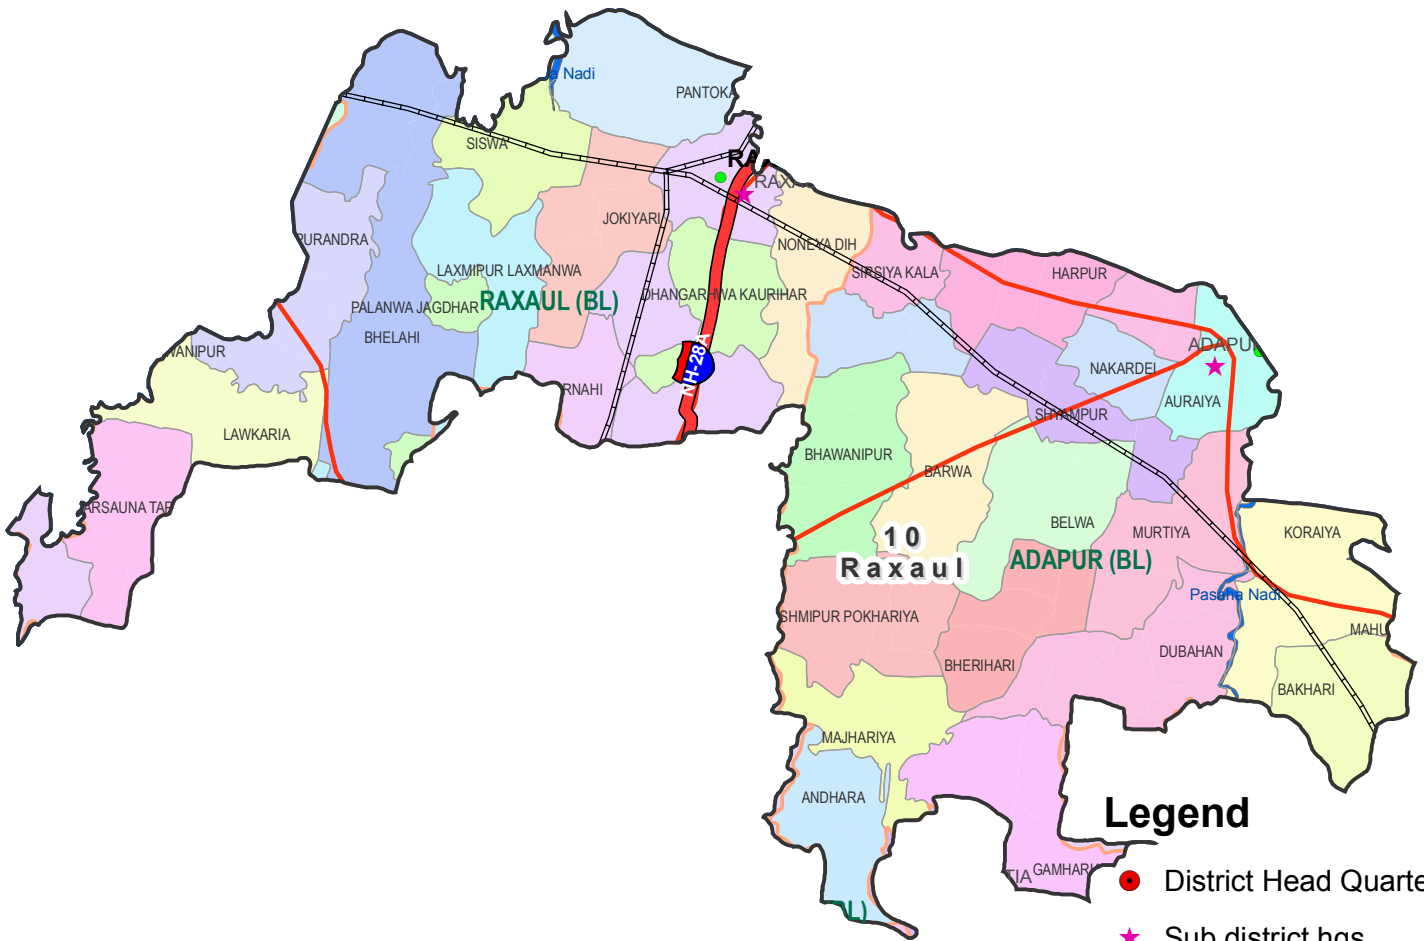

**Assembly Constituency map**  
**State : BIHAR**  
**District : PURVI CHAMPARAN**  
**AC Name : 10 - Raxaul**

- Legend**
- District Head Quarters
  - ★ Sub district hqs
  - Major towns
  - Railways
  - National Highways
  - Other roads
  - District Boundary
  - Block Boundary
  - Panchayat Boundary
  - River