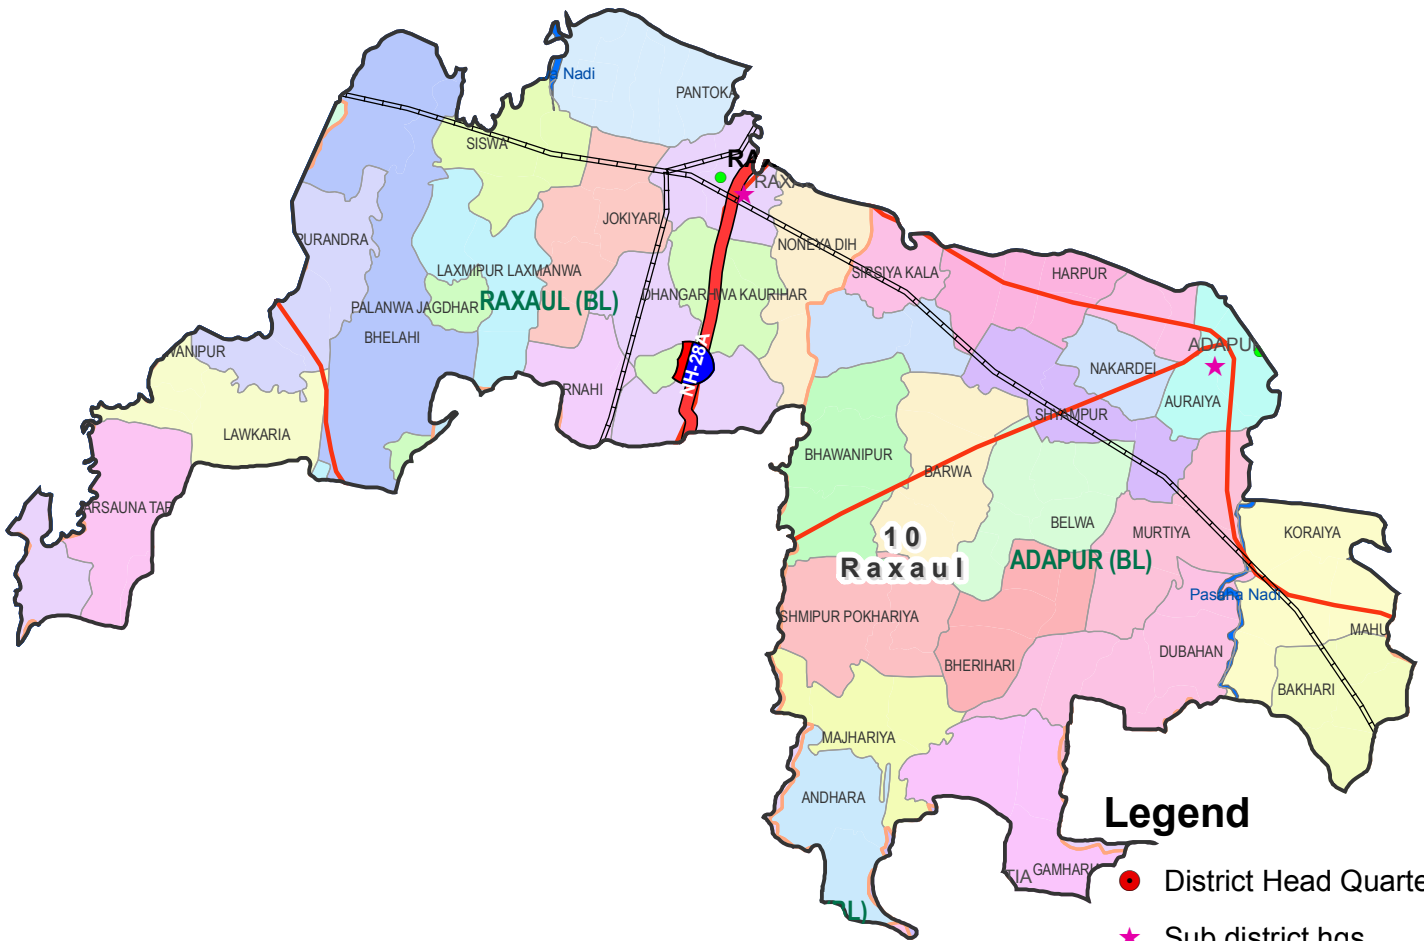

Assembly Constituency map
State : BIHAR
District : PURVI CHAMPARAN
AC Name : 10 - Raxaul

- Legend**
- District Head Quarters
 - ★ Sub district hqs
 - Major towns
 - Railways
 - National Highways
 - Other roads
 - District Boundary
 - Block Boundary
 - Panchayat Boundary
 - River