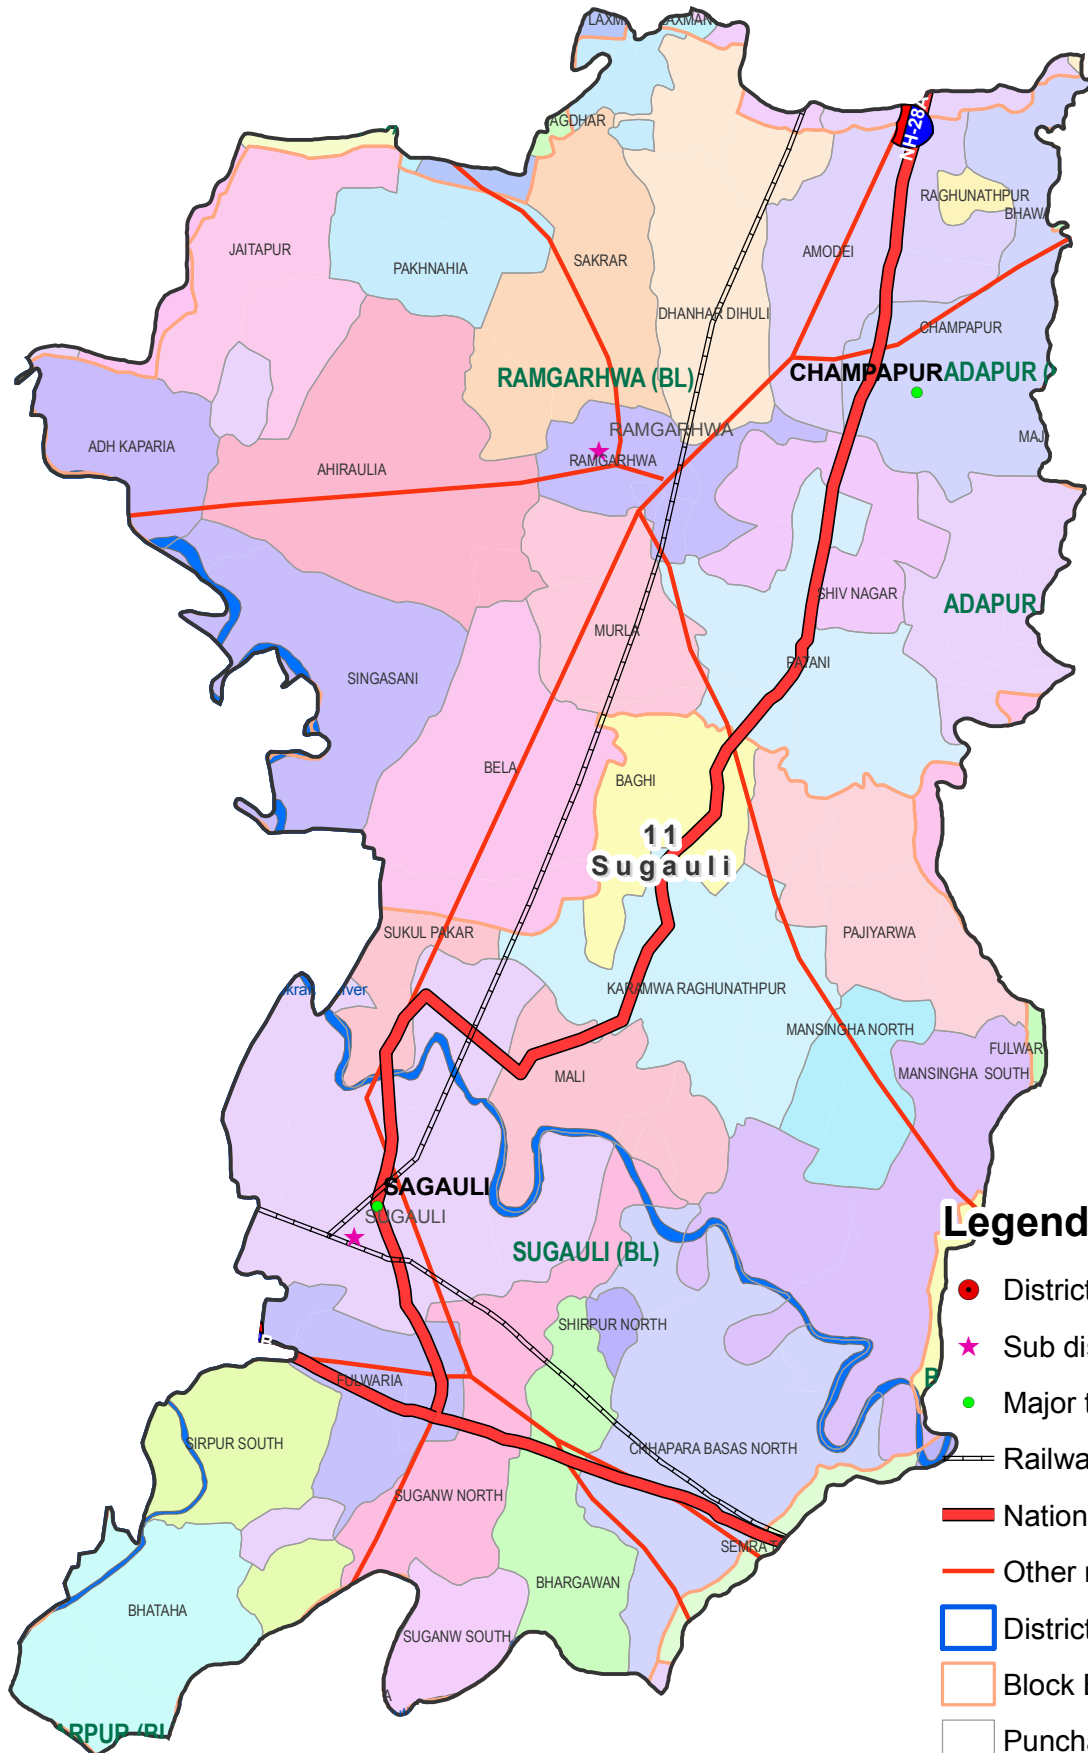

Assembly Constituency map

State : BIHAR

District : PURVI CHAMPARAN

AC Name : 11 - Sugauli

Legend

- District Head Quarters
- ★ Sub district hqs
- Major towns
- Railways
- National Highways
- Other roads
- District Boundary
- Block Boundary
- Panchayat Boundary
- River