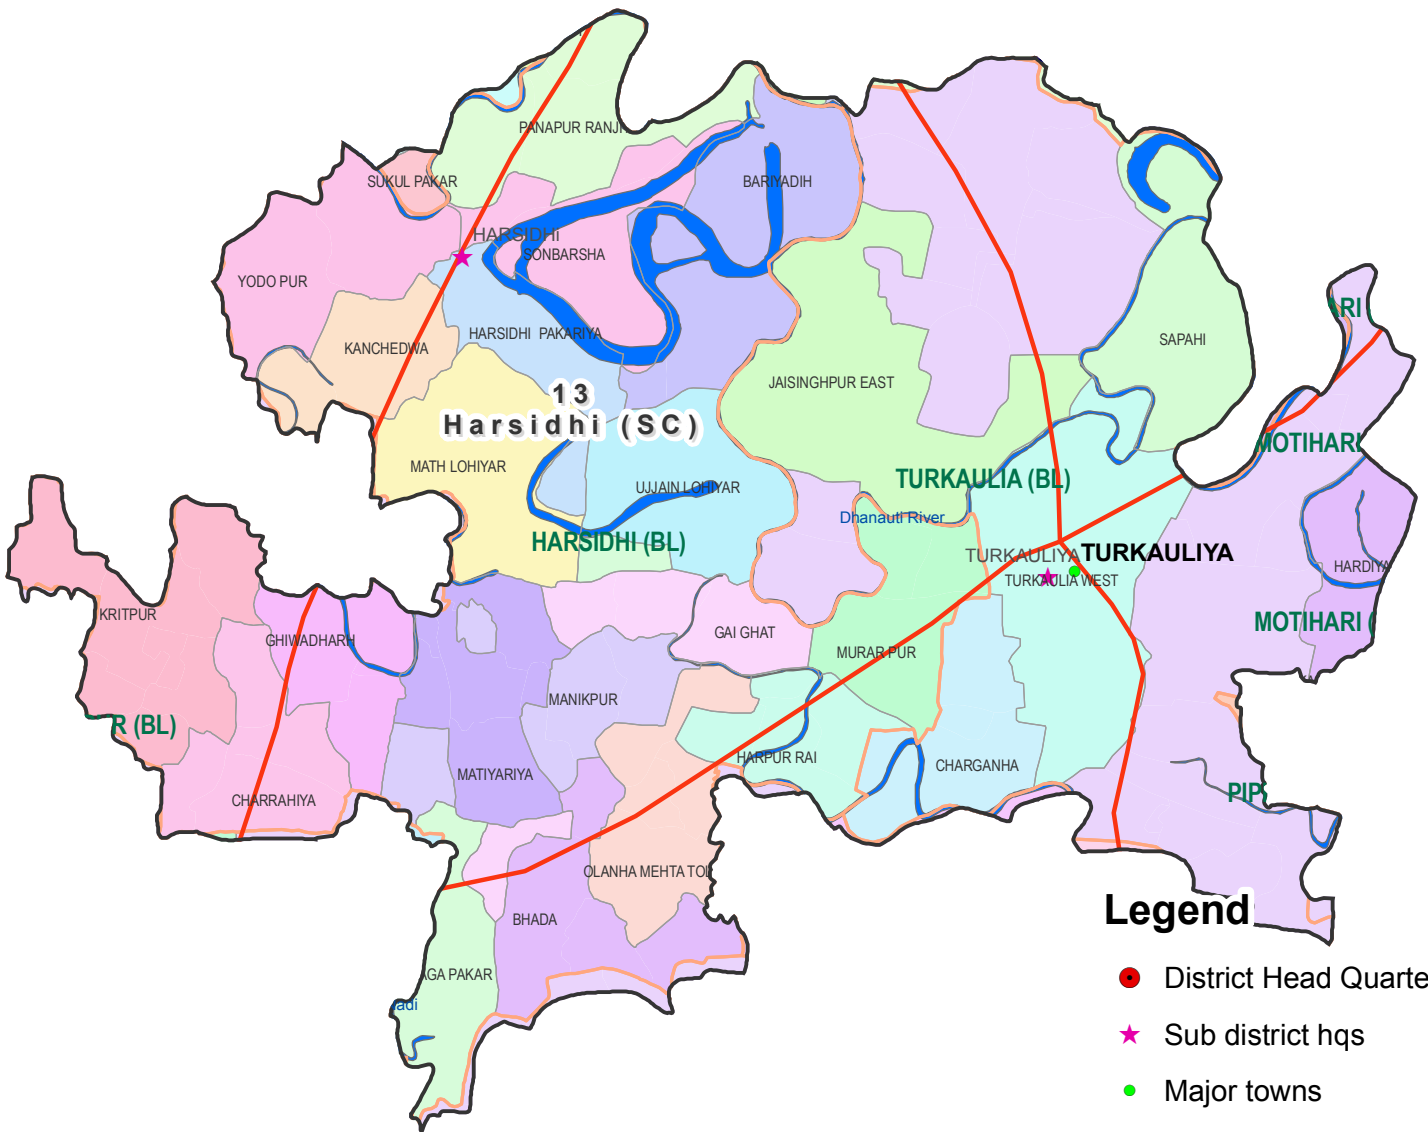

Assembly Constituency map

State : BIHAR

District : PURVI CHAMPARAN

AC Name : 13 - Harsidhi (SC)

Legend

- District Head Quarters
- ★ Sub district hqs
- Major towns
- Railways
- National Highways
- Other roads
- District Boundary
- Block Boundary
- Panchayat Boundary
- River