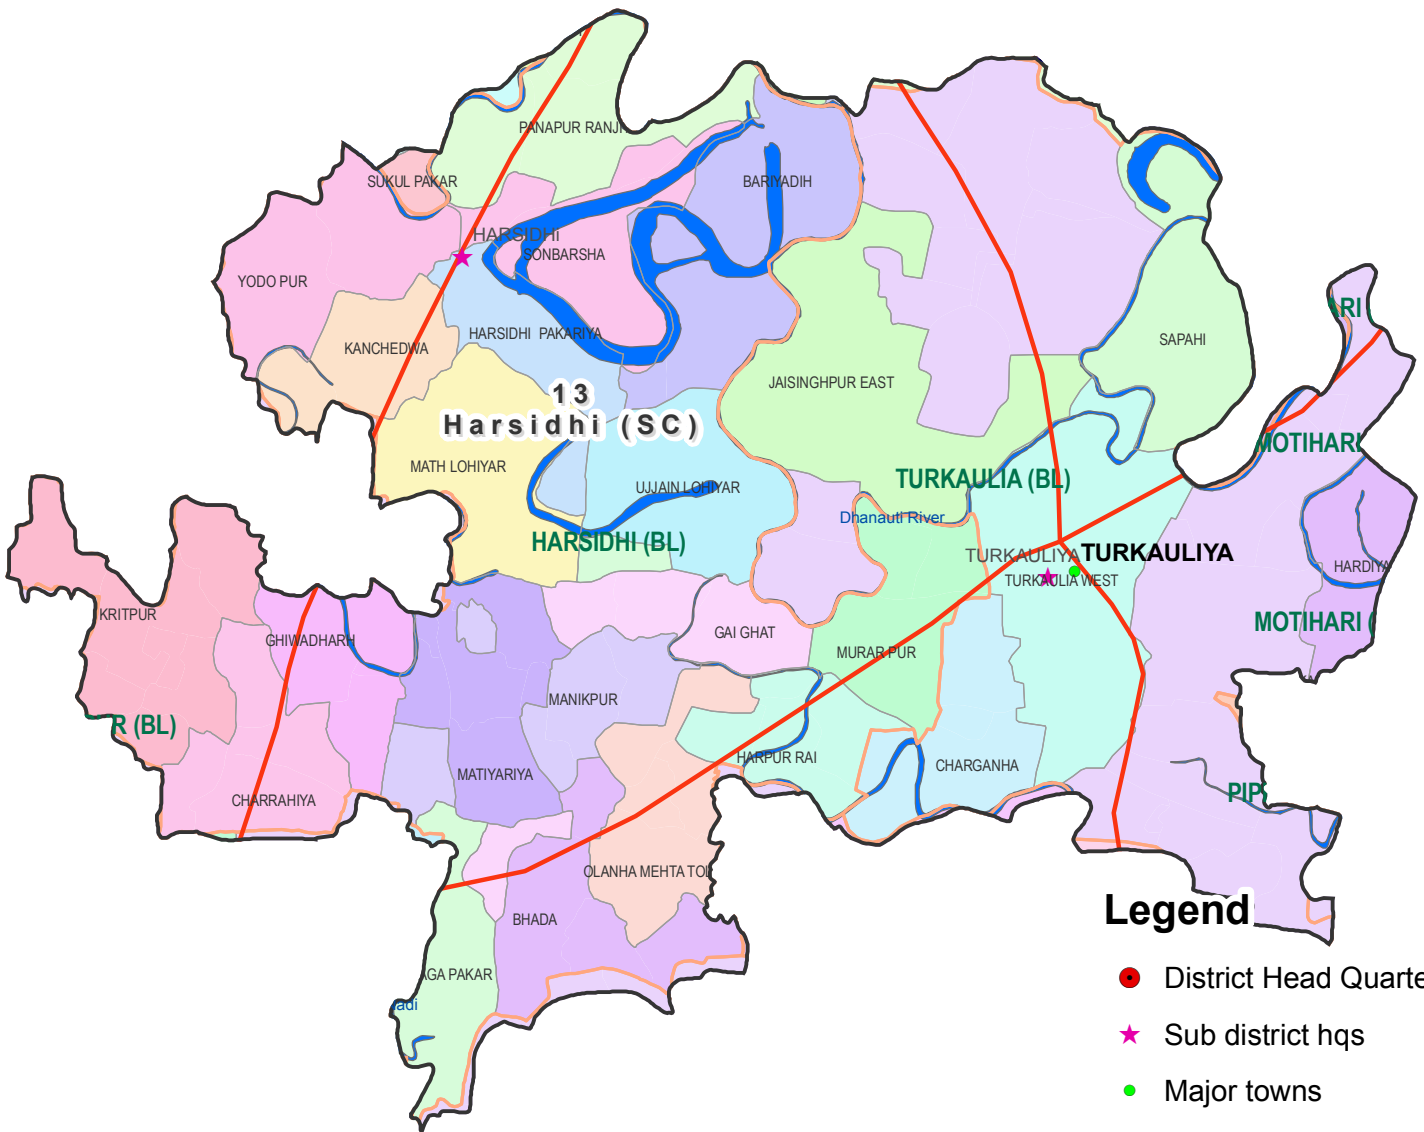

Assembly Constituency map

State : BIHAR

District : PURVI CHAMPARAN

AC Name : 13 - Harsidhi (SC)

Legend

- District Head Quarters
- ★ Sub district hqs
- Major towns
- Railways
- National Highways
- Other roads
- District Boundary
- Block Boundary
- Panchayat Boundary
- River