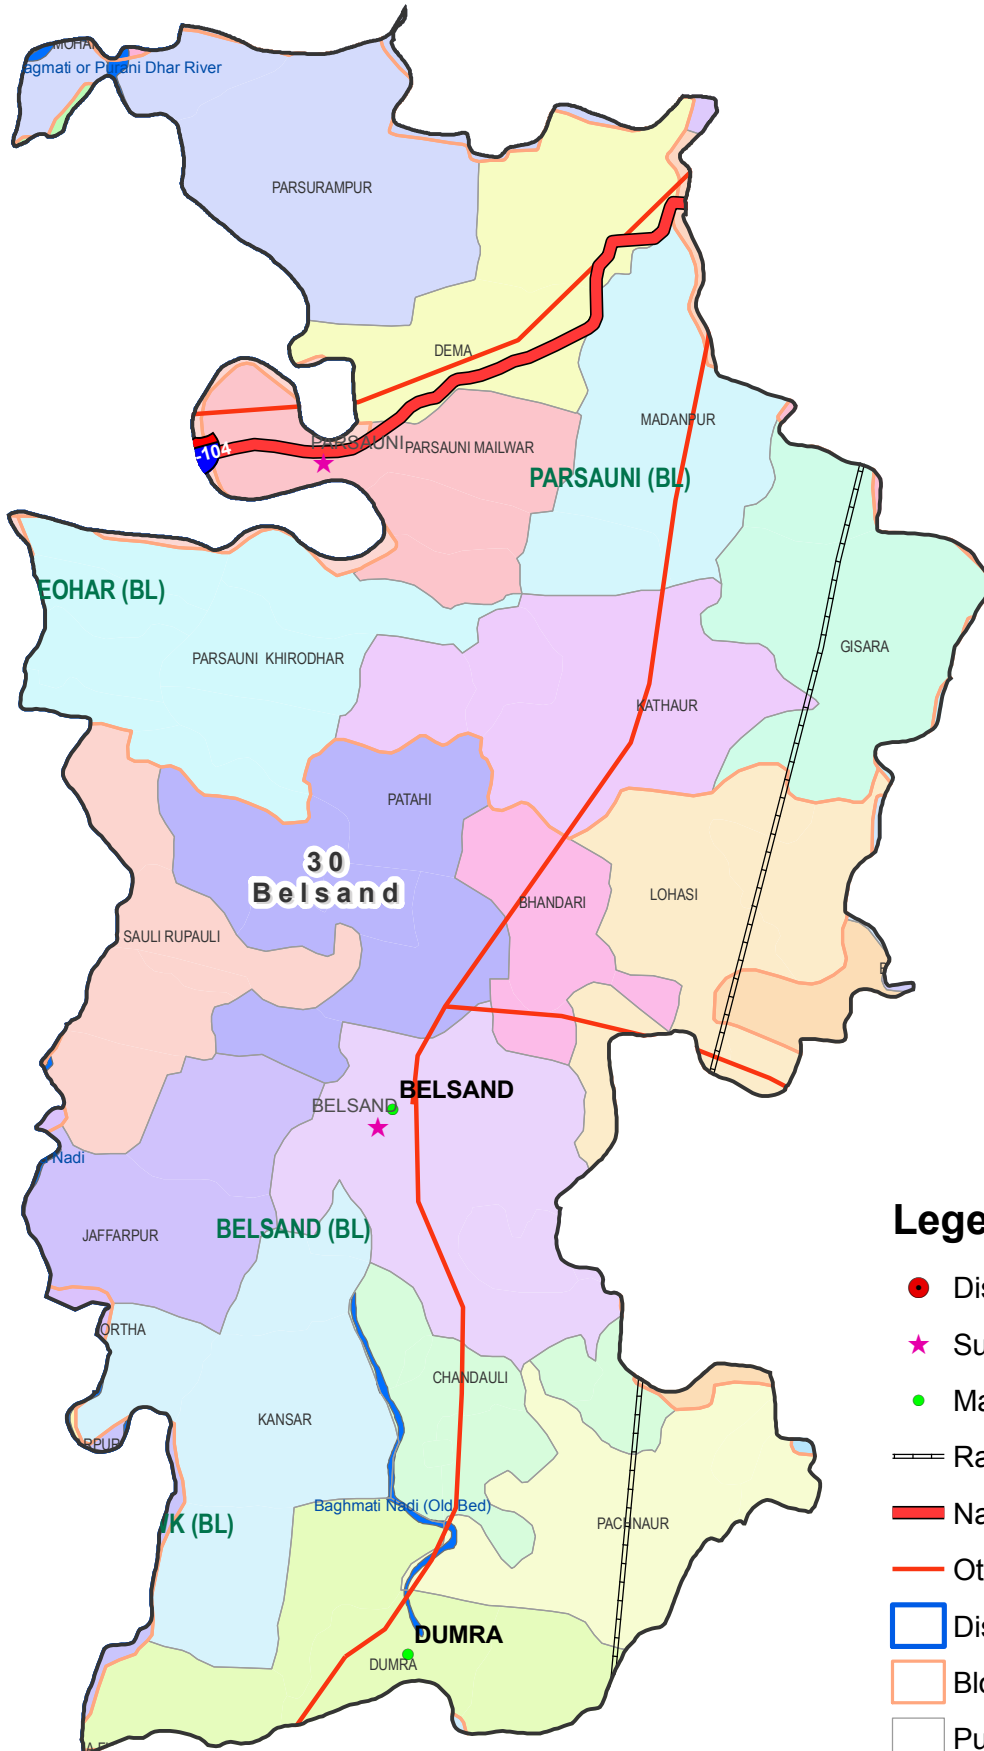

# Assembly Constituency map

State : BIHAR

District : SITAMARHI

AC Name : 30 - Belsand

## Legend

- District Head Quarters
- ★ Sub district hqs
- Major towns
- Railways
- National Highways
- Other roads
- District Boundary
- Block Boundary
- Panchayat Boundary
- River