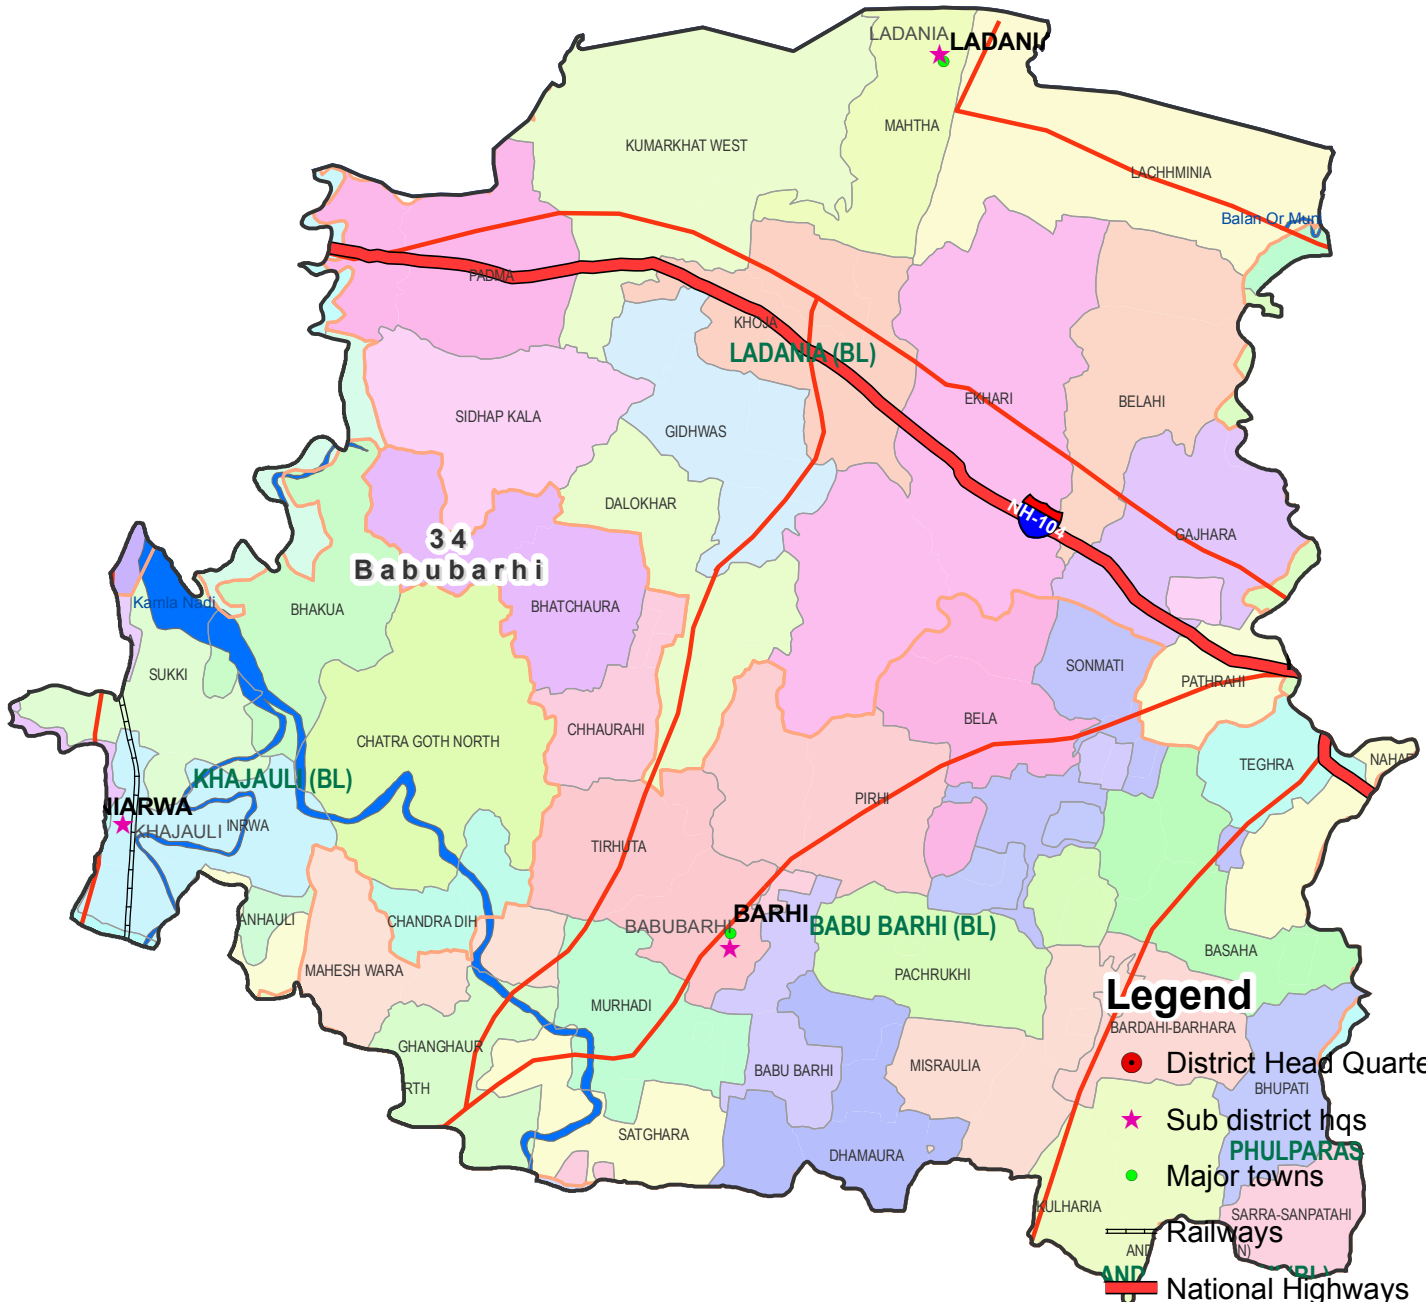

Assembly Constituency map

State : BIHAR

District : MADHUBANI

AC Name : 34 - Babubarhi

- Legend**
- District Head Quarters
 - ★ Sub district hqs
 - Major towns
 - Railways
 - National Highways
 - Other roads
 - District Boundary
 - Block Boundary
 - Panchayat Boundary
 - River