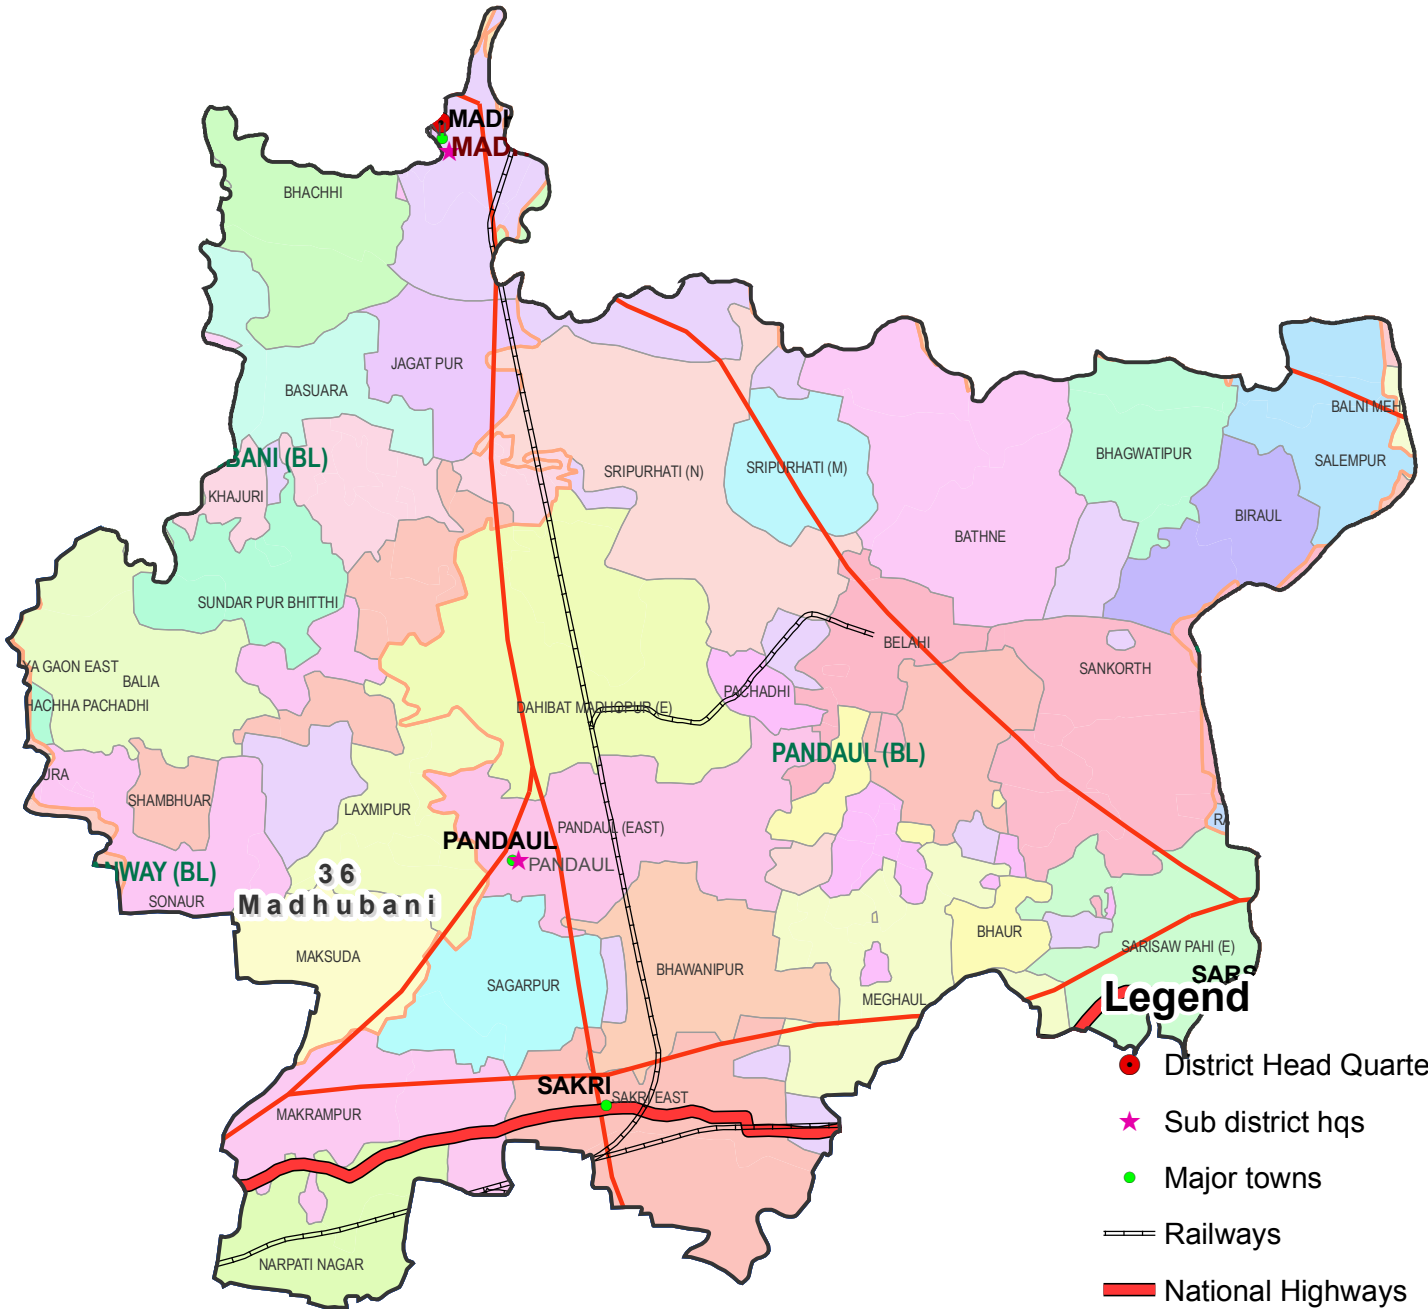

# Assembly Constituency map

State : BIHAR

District : MADHUBANI

AC Name : 36 - Madhubani

- Legend**
- District Head Quarters
  - ★ Sub district hqs
  - Major towns
  - Railways
  - National Highways
  - Other roads
  - District Boundary
  - Block Boundary
  - Panchayat Boundary
  - River