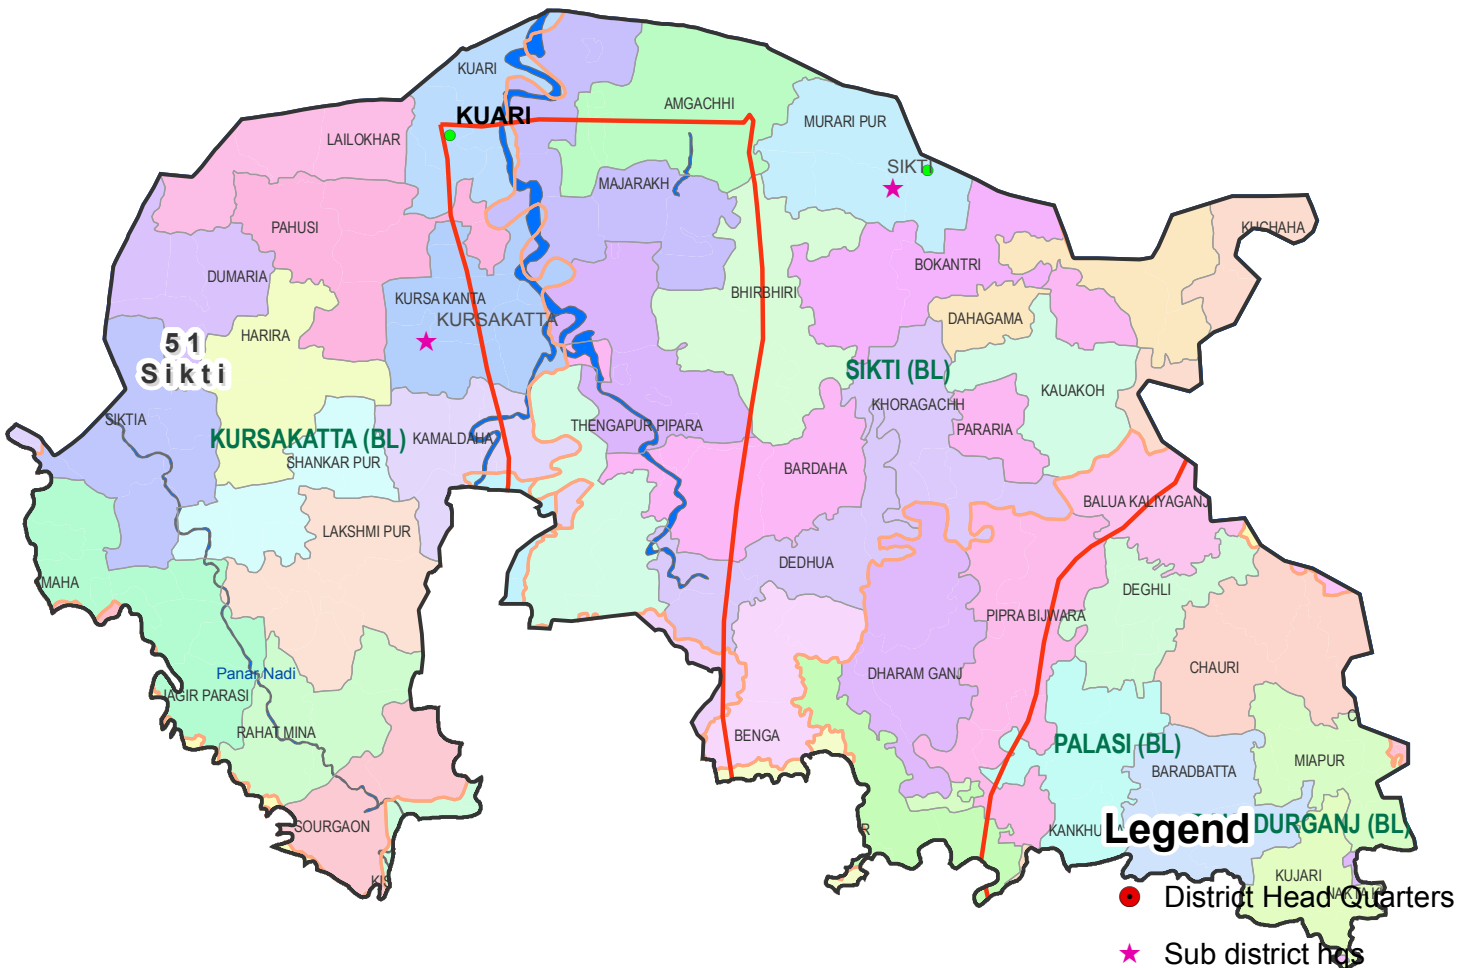

Assembly Constituency map

State : BIHAR

District : ARARIA

AC Name : 51 - Sikti

- Legend**
- District Head Quarters
 - ★ Sub district hqs
 - Major towns
 - Railways
 - National Highways
 - Other roads
 - District Boundary
 - Block Boundary
 - Panchayat Boundary
 - River