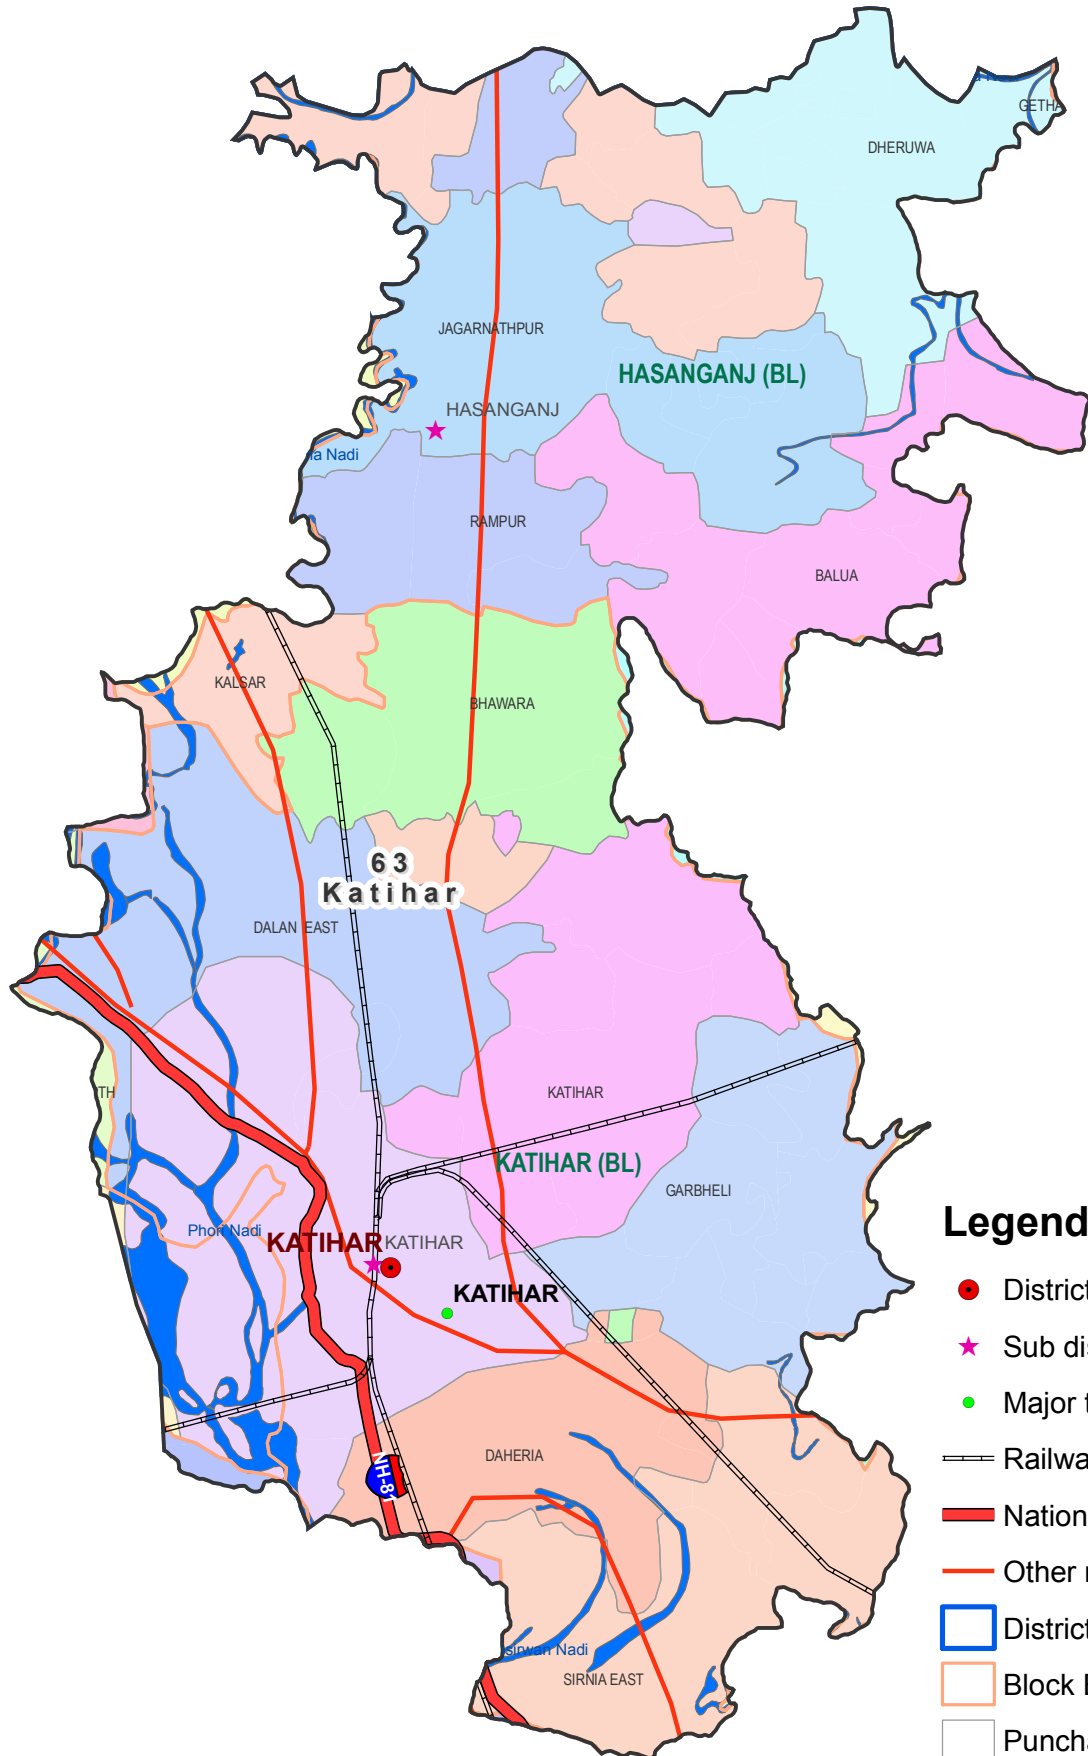

Assembly Constituency map

State : BIHAR

District : KATIHAR

AC Name : 63 - Katihar

Legend

- District Head Quarters
- ★ Sub district hqs
- Major towns
- Railways
- National Highways
- Other roads
- District Boundary
- Block Boundary
- Panchayat Boundary
- River