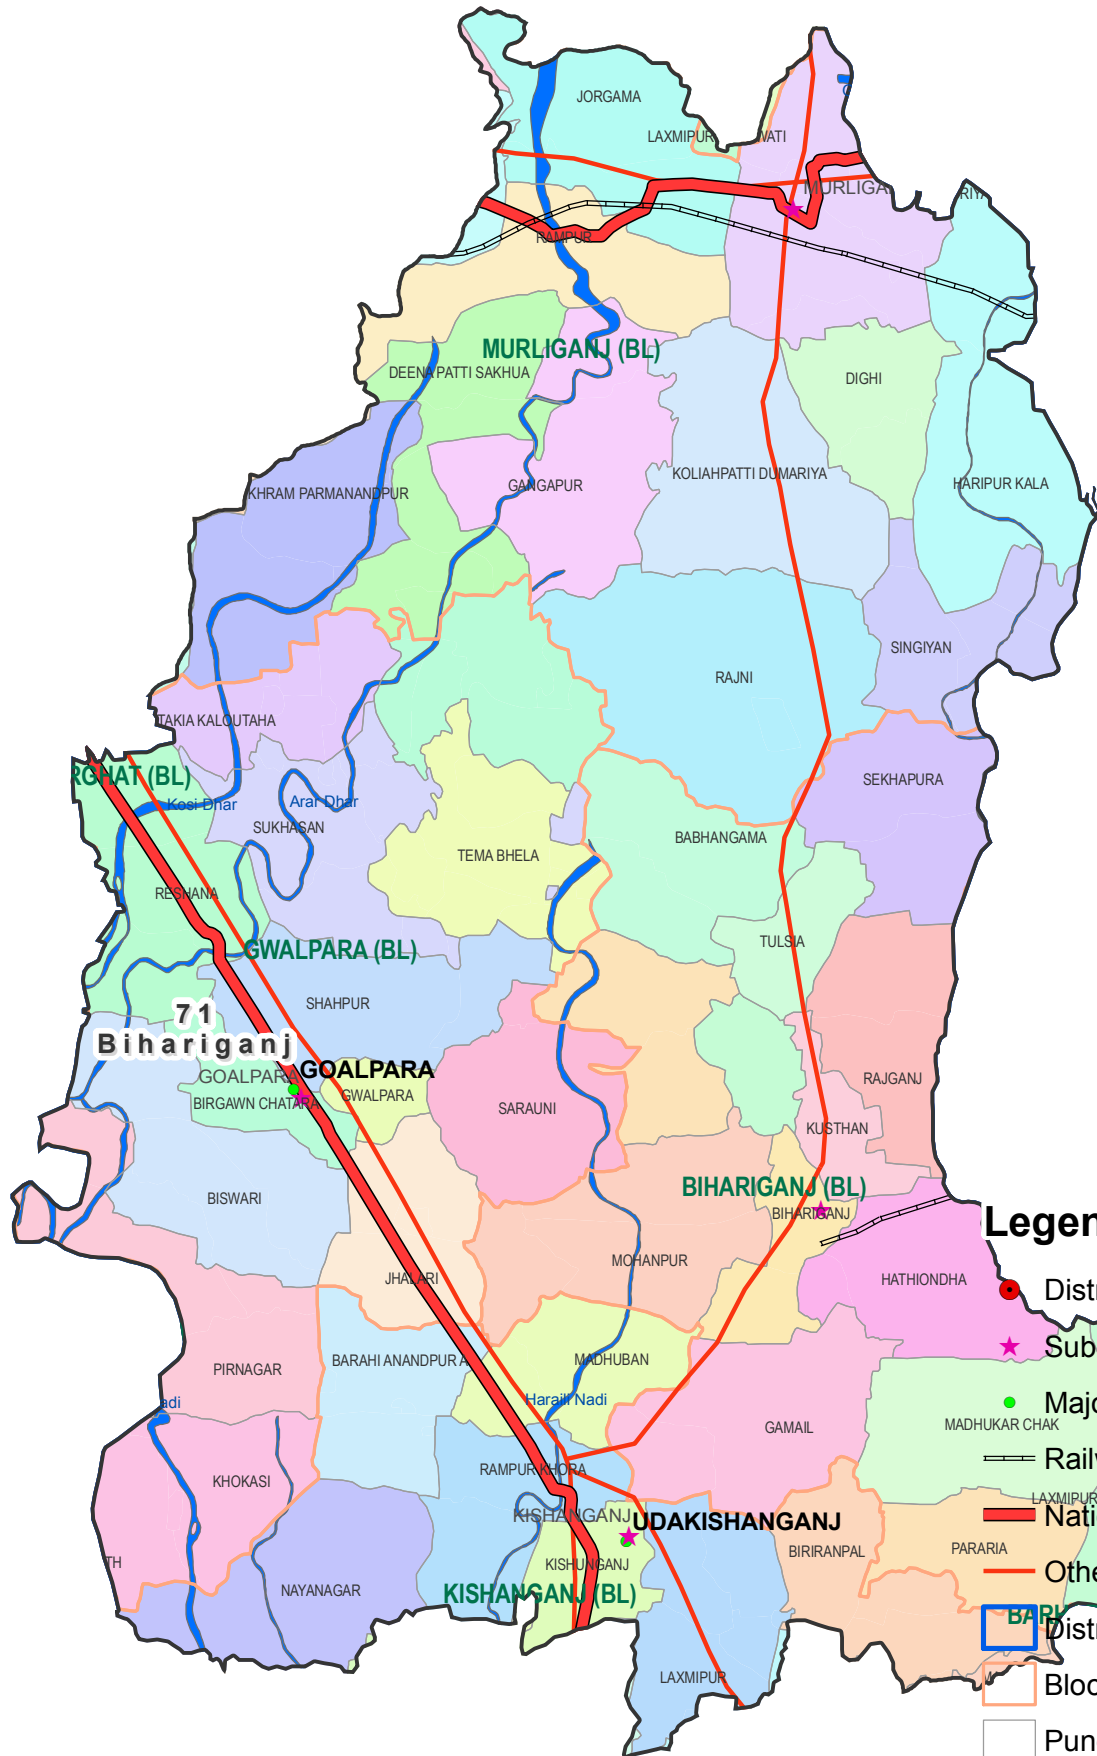

Assembly Constituency map

State : BIHAR

District : MADHEPURA

AC Name : 71 - Bihariganj

Legend

- District Head Quarters
- ★ Sub district hqs
- Major towns
- Railways
- National Highways
- Other roads
- District Boundary
- Block Boundary
- Panchayat Boundary
- River