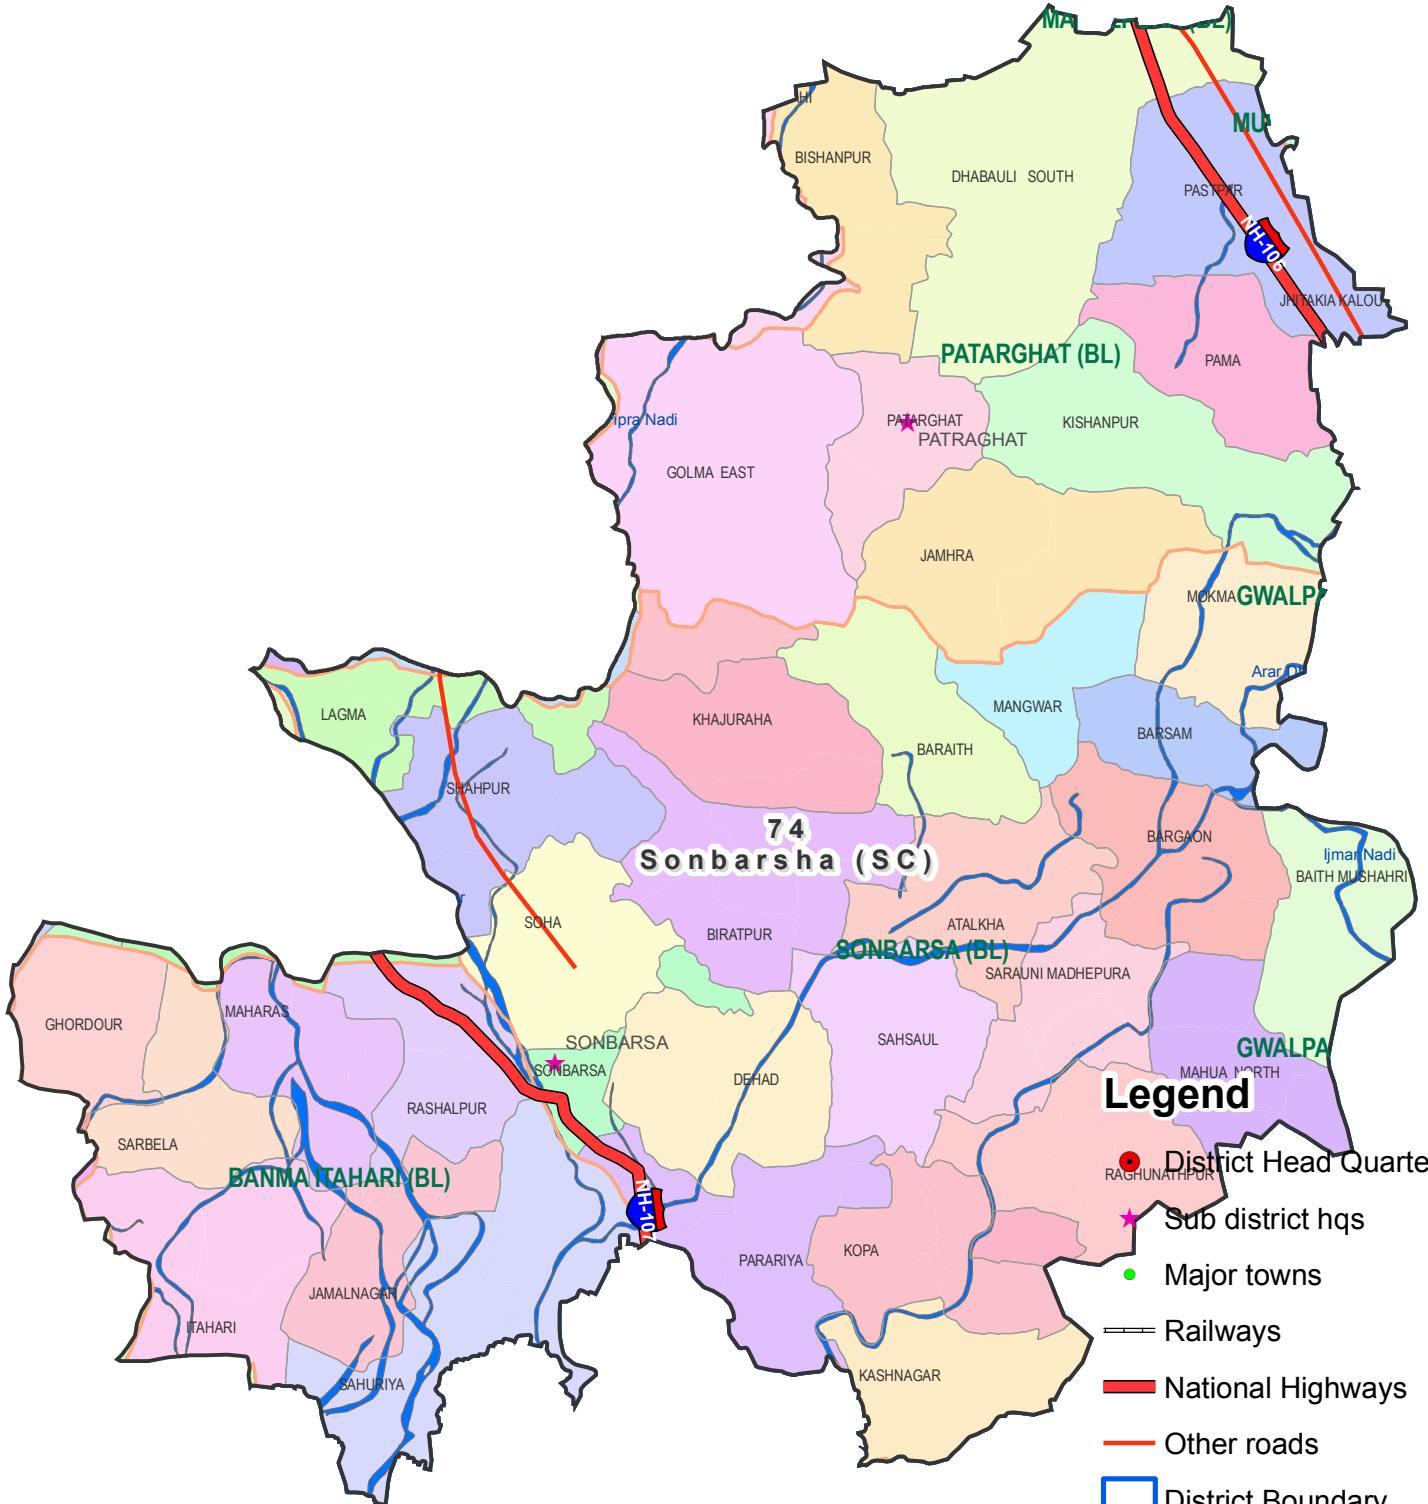

# Assembly Constituency map

State : BIHAR

District : MADHEPURA

AC Name : 74 - Sonbarsha (SC)

## Legend

- District Head Quarters
- Sub district hqs
- Major towns
- Railways
- National Highways
- Other roads
- District Boundary
- Block Boundary
- Panchayat Boundary
- River