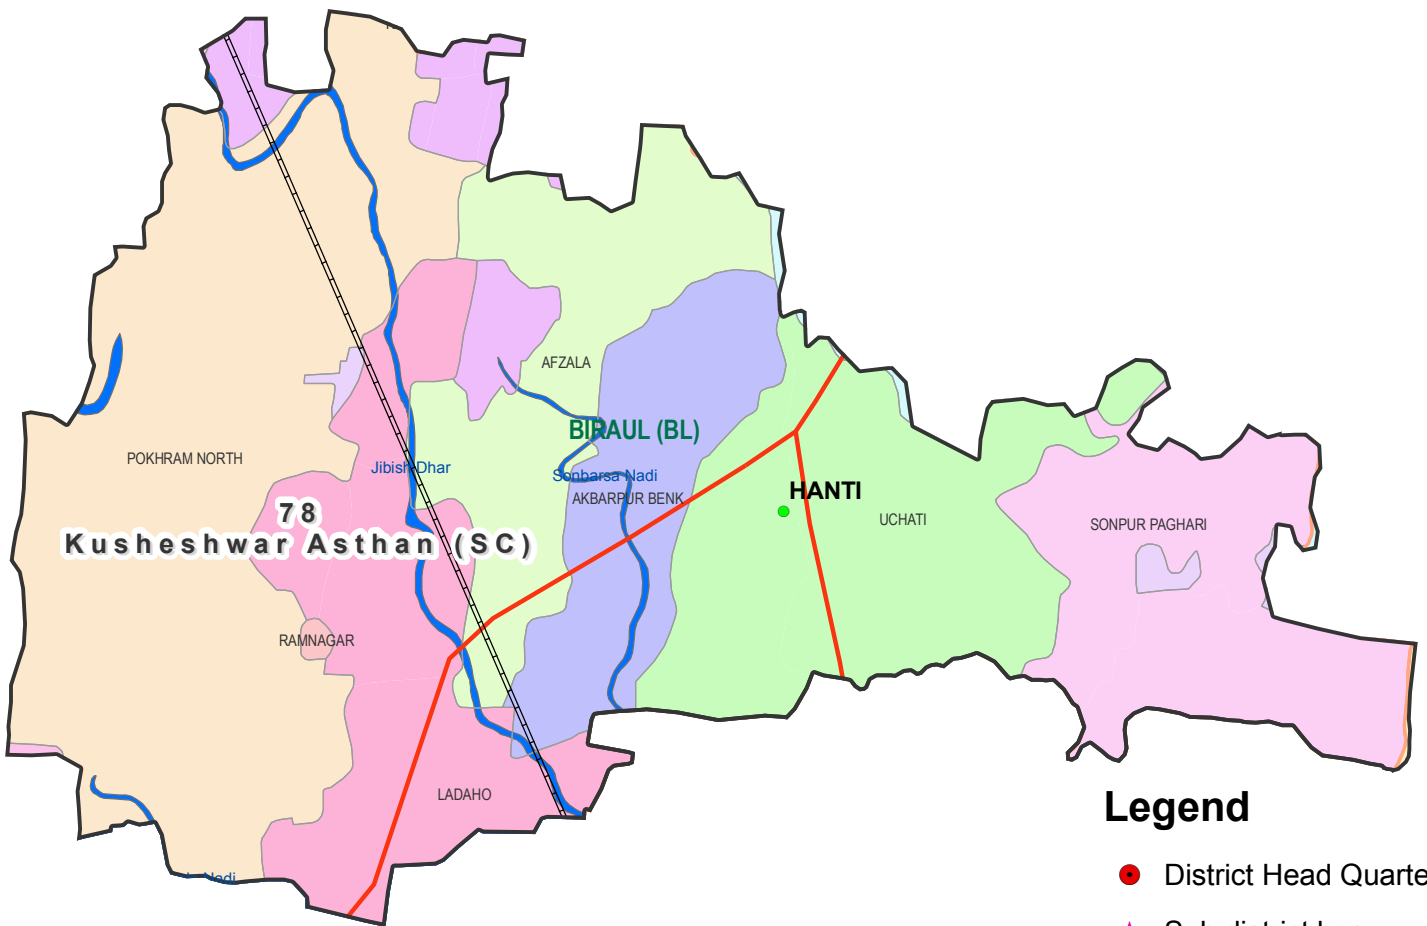

# Assembly Constituency map

State : BIHAR

District : DARBHANGA

AC Name : 78 - Kusheshwar Asthan (SC)

## Legend

- District Head Quarters
- ★ Sub district hqs
- Major towns
- Railways
- National Highways
- Other roads
- District Boundary
- Block Boundary
- Panchayat Boundary
- River