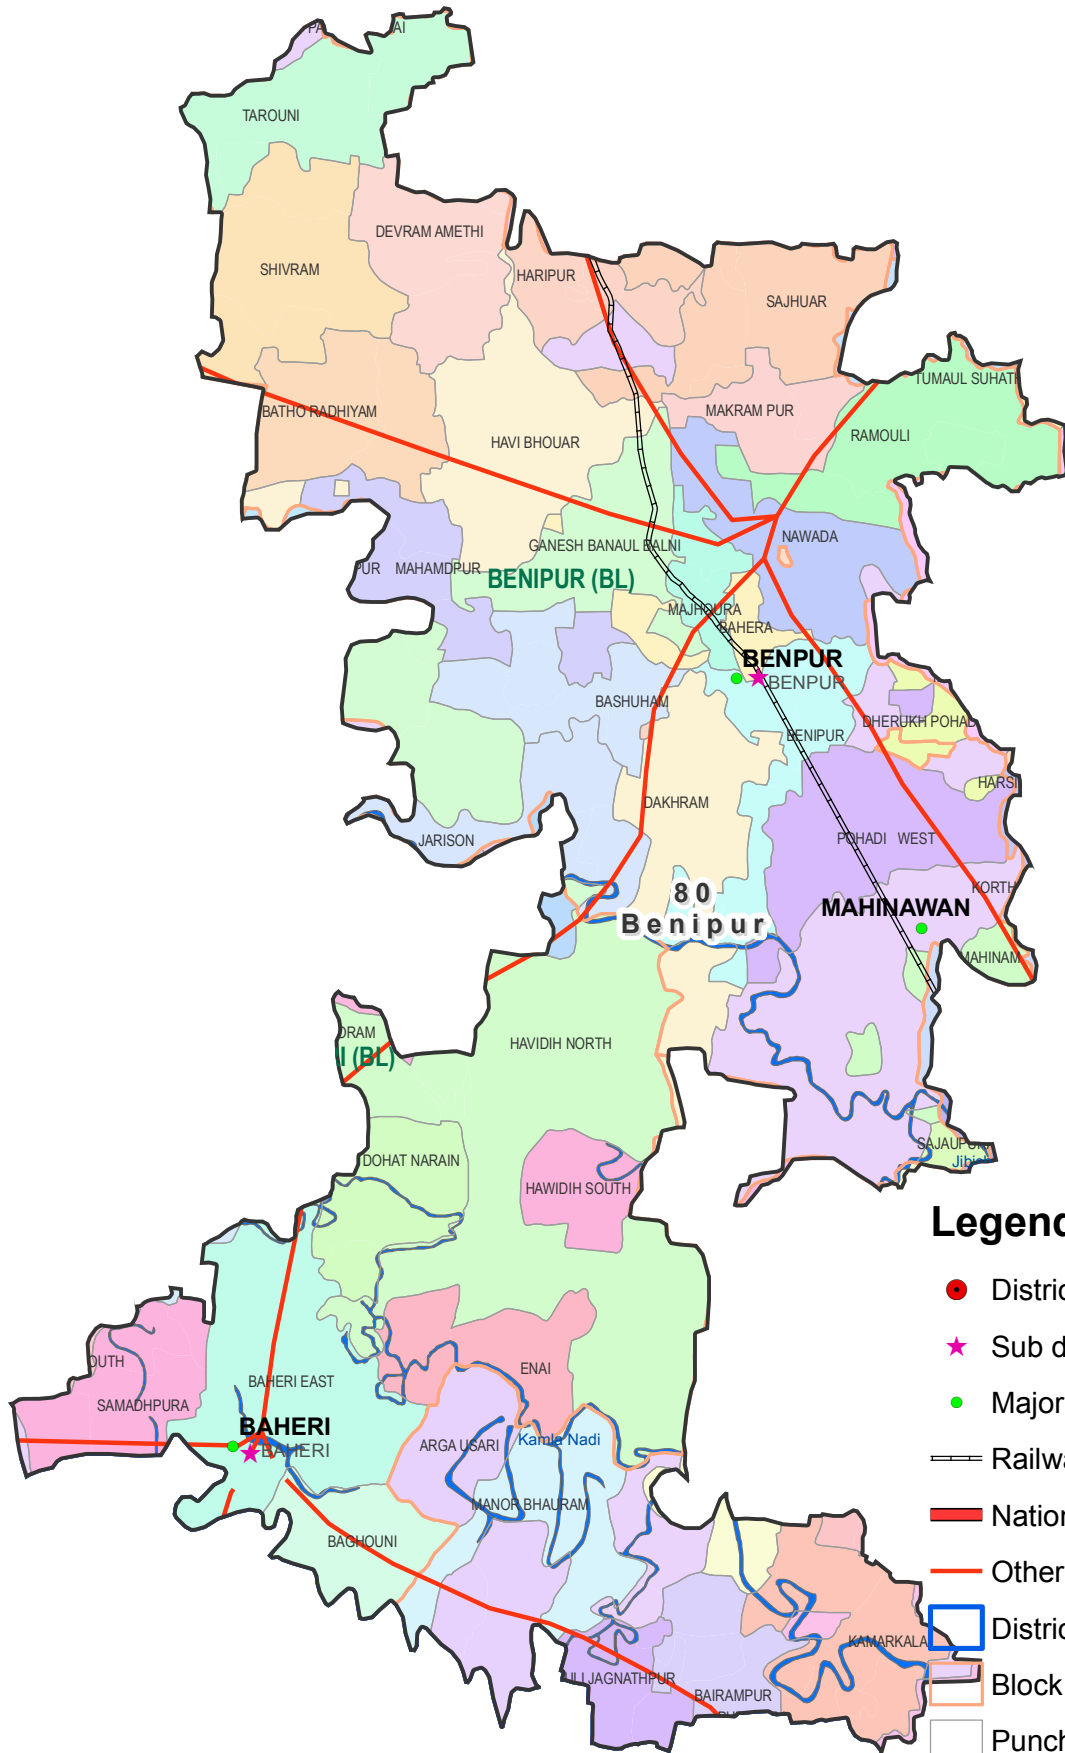

# Assembly Constituency map

State : BIHAR

District : DARBHANGA

AC Name : 80 - Benipur

## Legend

- District Head Quarters
- ★ Sub district hqs
- Major towns
- Railways
- National Highways
- Other roads
- District Boundary
- Block Boundary
- Panchayat Boundary
- River