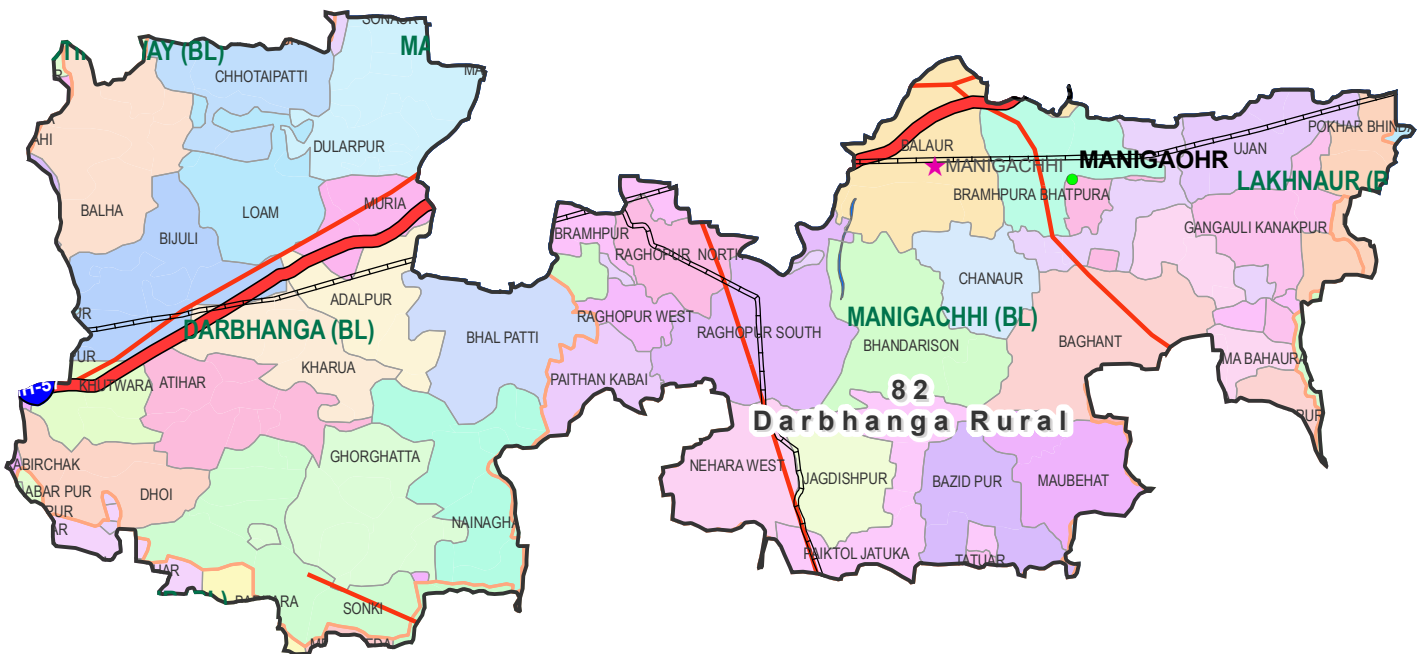

Assembly Constituency map

State : BIHAR

District : DARBHANGA

AC Name : 82 - Darbhanga Rural

Legend

-  District Head Quarters
-  Sub district hqs
-  Major towns
-  Railways
-  National Highways
-  Other roads
-  District Boundary
-  Block Boundary
-  PUNCHAYAT Boundary
-  River