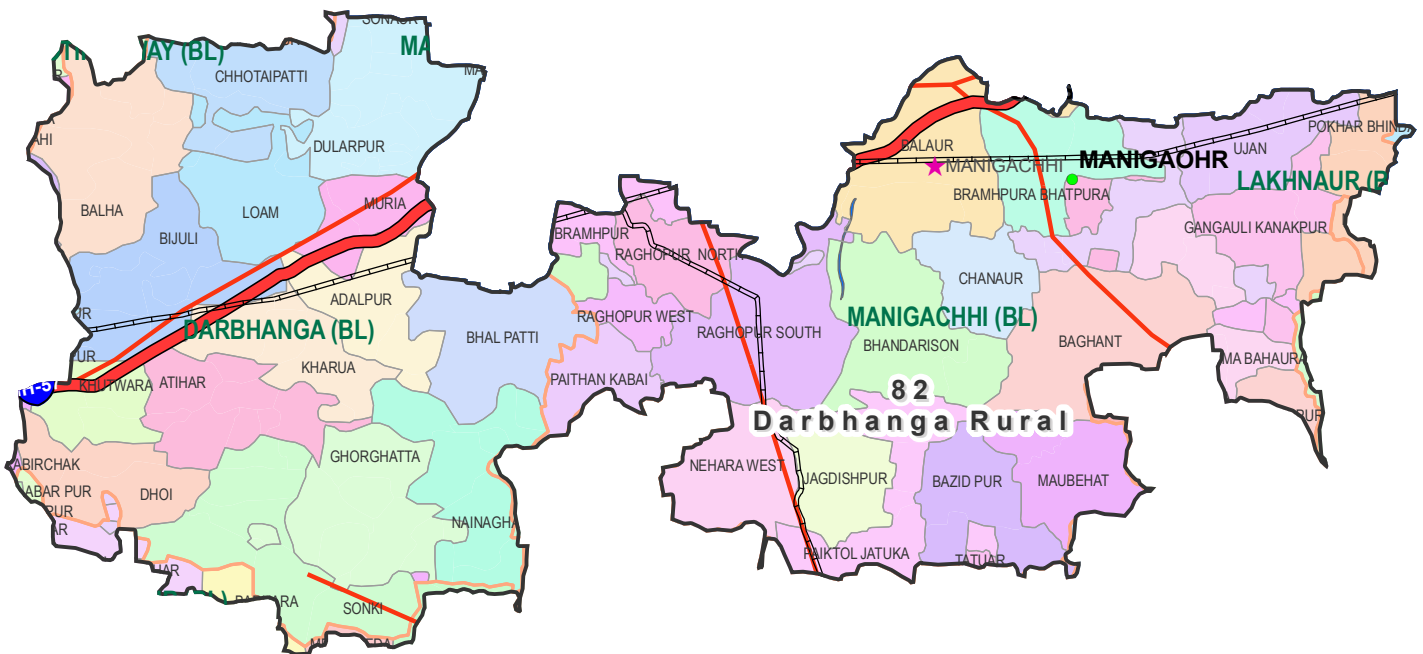

# Assembly Constituency map

State : BIHAR

District : DARBHANGA

AC Name : 82 - Darbhanga Rural

## Legend

- District Head Quarters
- ★ Sub district hqs
- Major towns
- Railways
- National Highways
- Other roads
- District Boundary
- Block Boundary
- Panchayat Boundary
- River