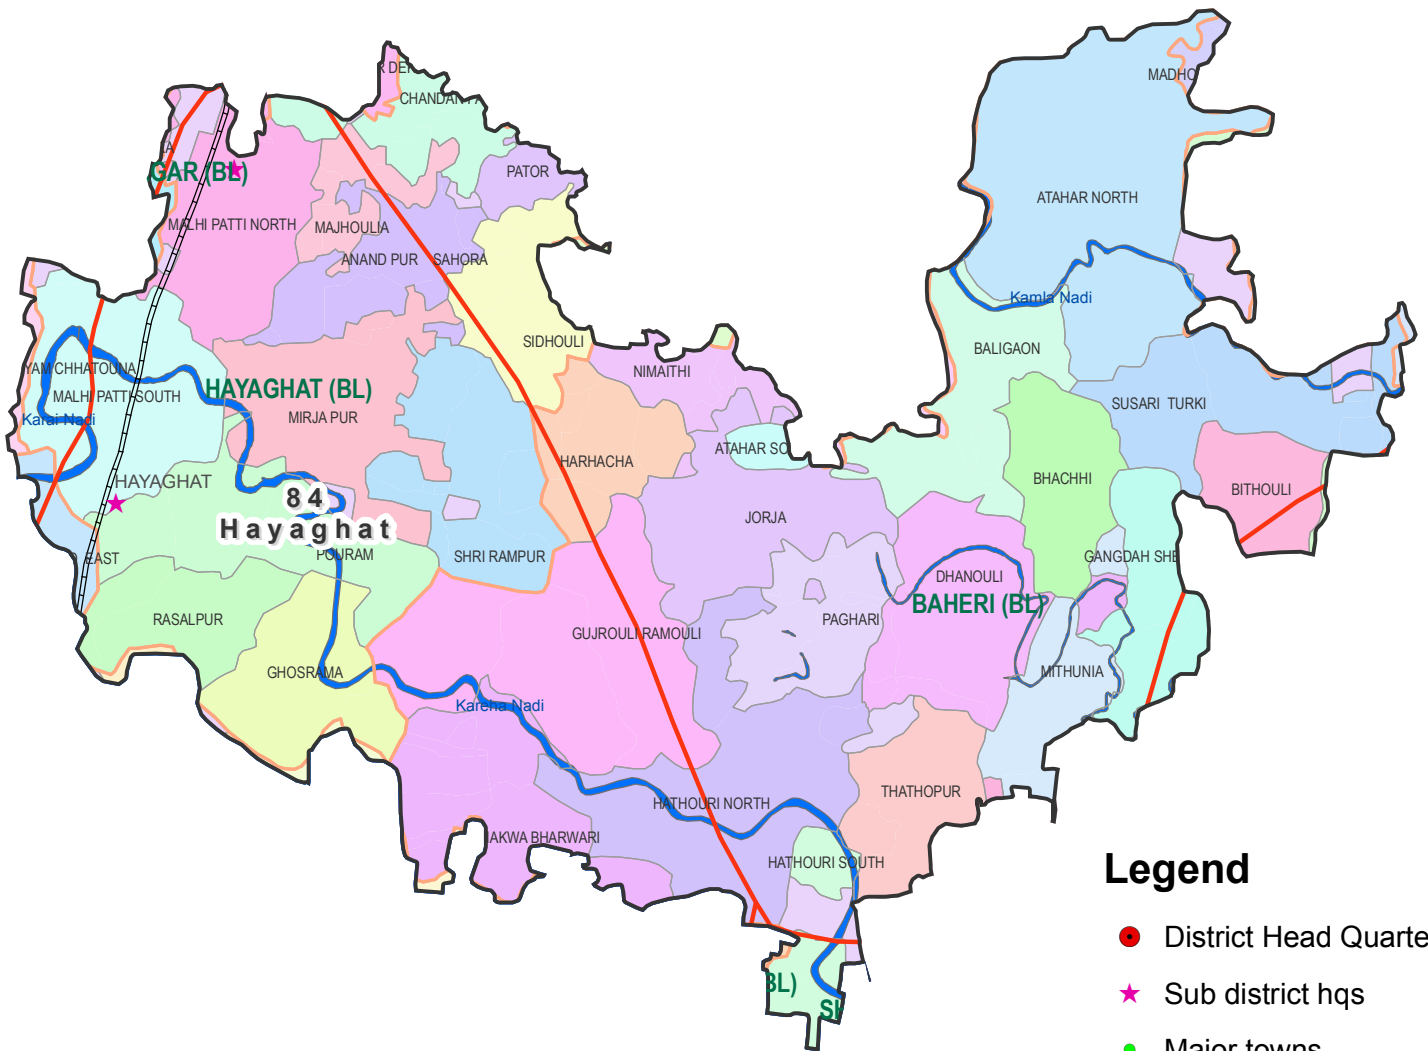

Assembly Constituency map

State : BIHAR

District : DARBHANGA

AC Name : 84 - Hayaghat

Legend

- District Head Quarters
- ★ Sub district hqs
- Major towns
- Railways
- National Highways
- Other roads
- District Boundary
- Block Boundary
- Panchayat Boundary
- River