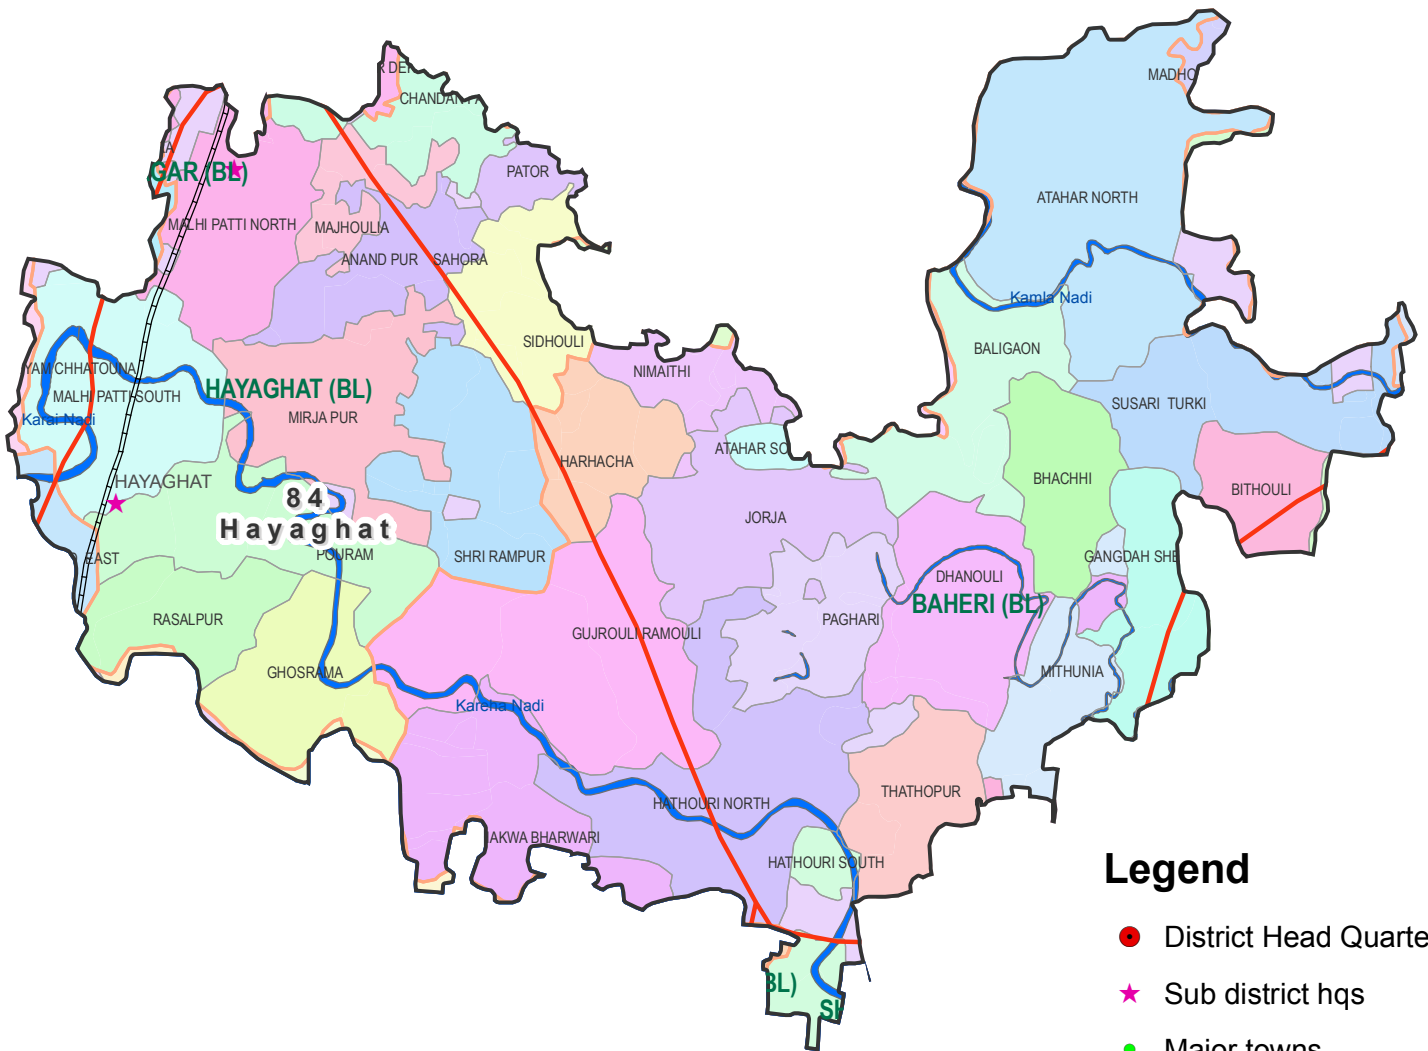

Assembly Constituency map

State : BIHAR

District : DARBHANGA

AC Name : 84 - Hayaghat

Legend

-  District Head Quarters
-  Sub district hqs
-  Major towns
-  Railways
-  National Highways
-  Other roads
-  District Boundary
-  Block Boundary
-  Panchayat Boundary
-  River