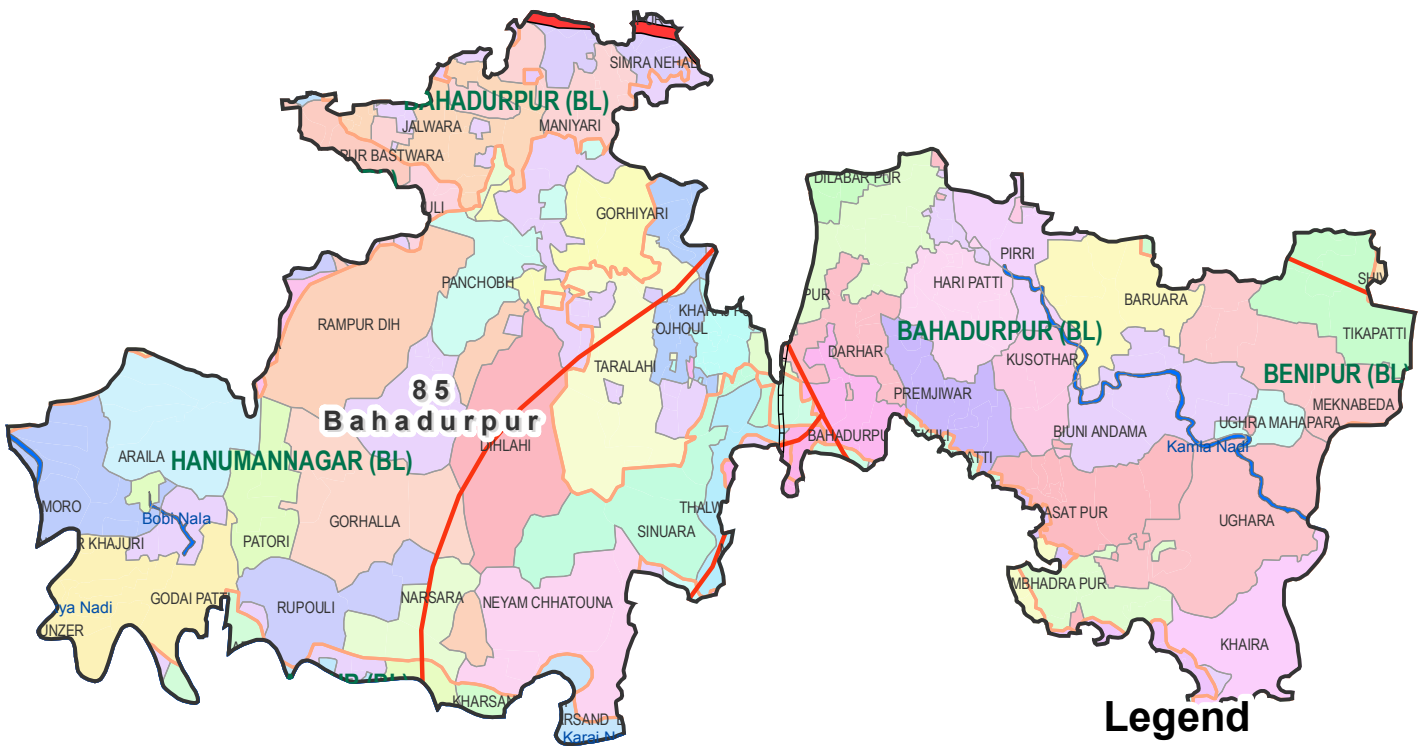

# Assembly Constituency map

State : BIHAR

District : DARBHANGA

AC Name : 85 - Bahadurpur

## Legend

-  District Head Quarters
-  Sub district hqs
-  Major towns
-  Railways
-  National Highways
-  Other roads
-  District Boundary
-  Block Boundary
-  Panchayat Boundary
-  River