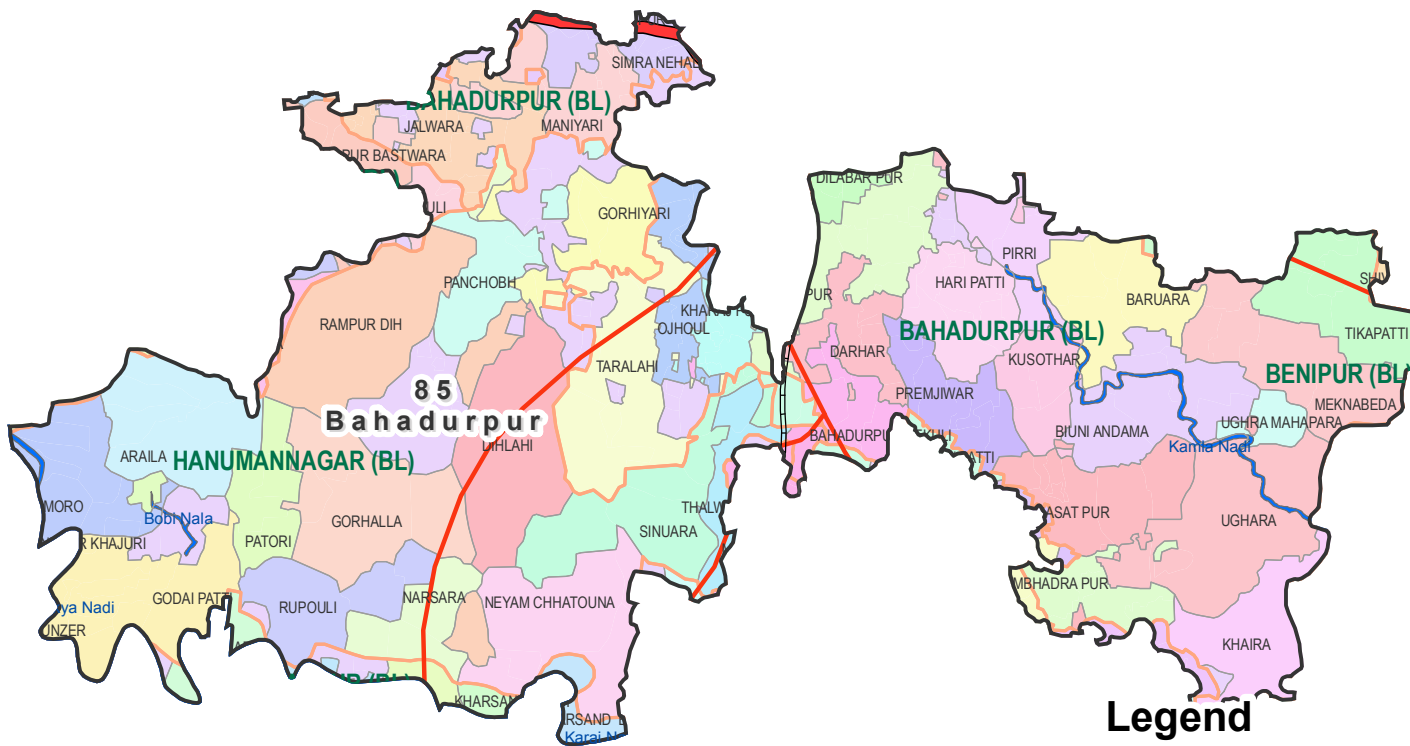

Assembly Constituency map

State : BIHAR

District : DARBHANGA

AC Name : 85 - Bahadurpur

Legend

-  District Head Quarters
-  Sub district hqs
-  Major towns
-  Railways
-  National Highways
-  Other roads
-  District Boundary
-  Block Boundary
-  Panchayat Boundary
-  River