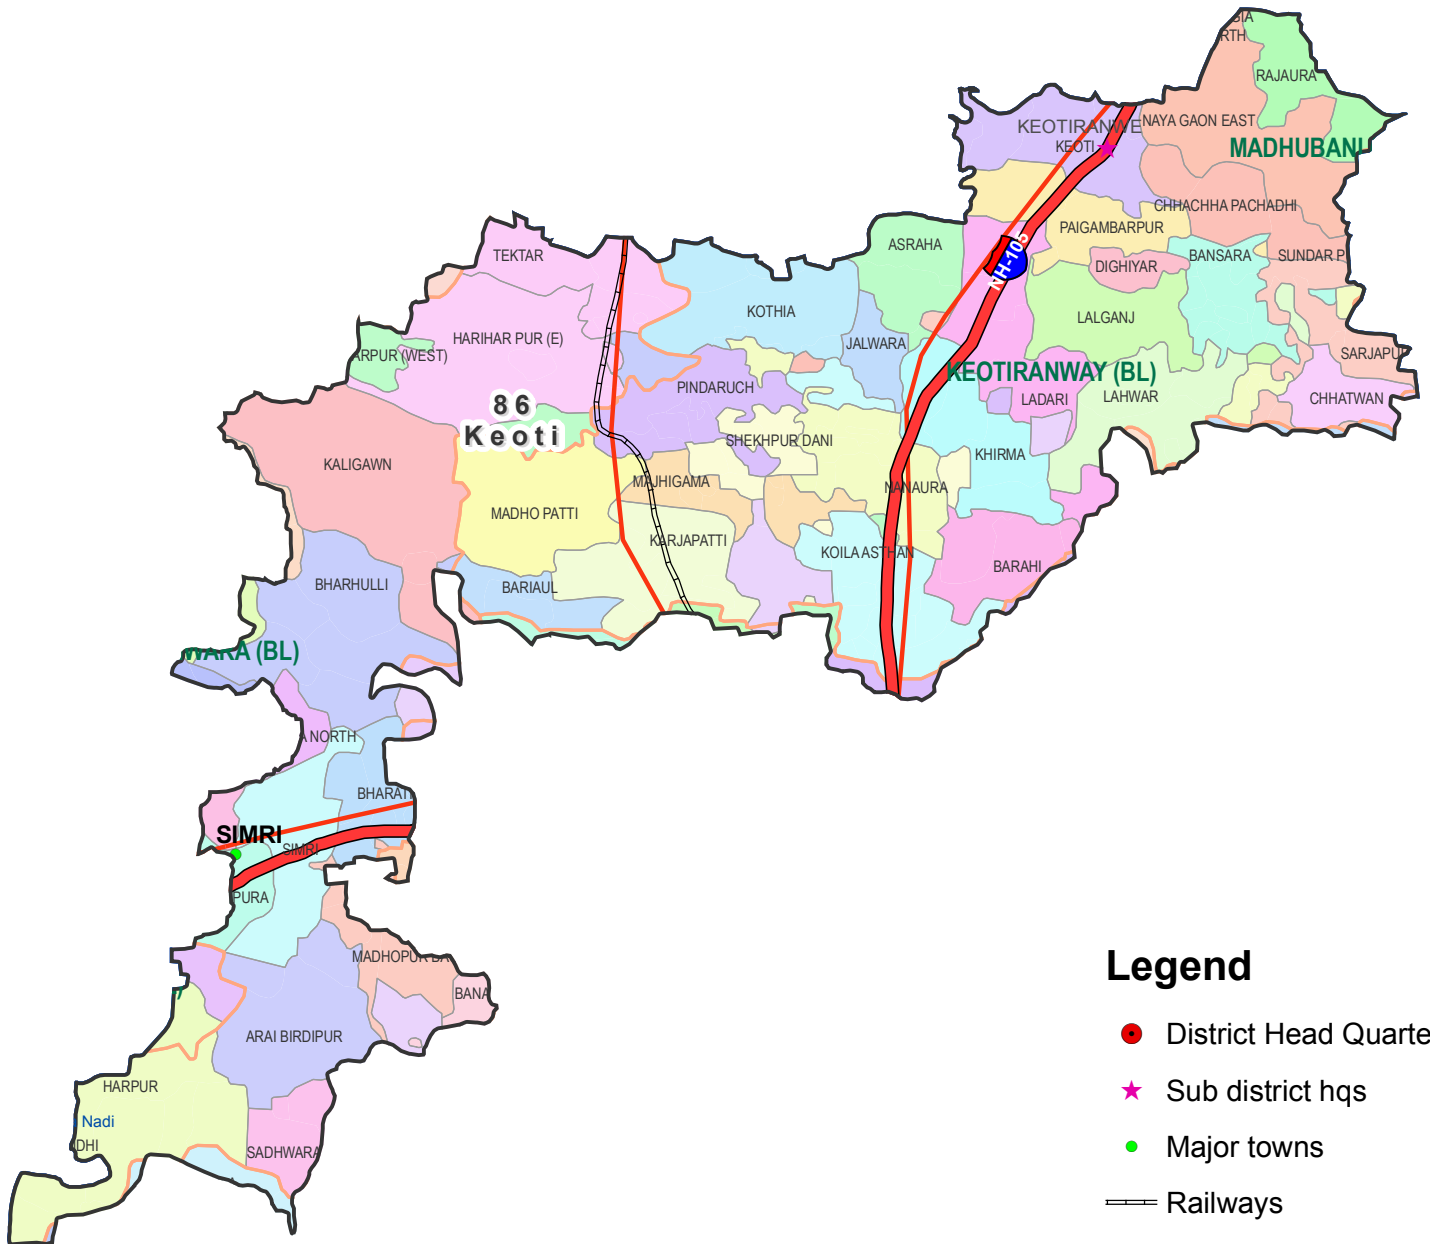

# Assembly Constituency map

State : BIHAR

District : DARBHANGA

AC Name : 86 - Keoti

## Legend

-  District Head Quarters
-  Sub district hqs
-  Major towns
-  Railways
-  National Highways
-  Other roads
-  District Boundary
-  Block Boundary
-  Panchayat Boundary
-  River