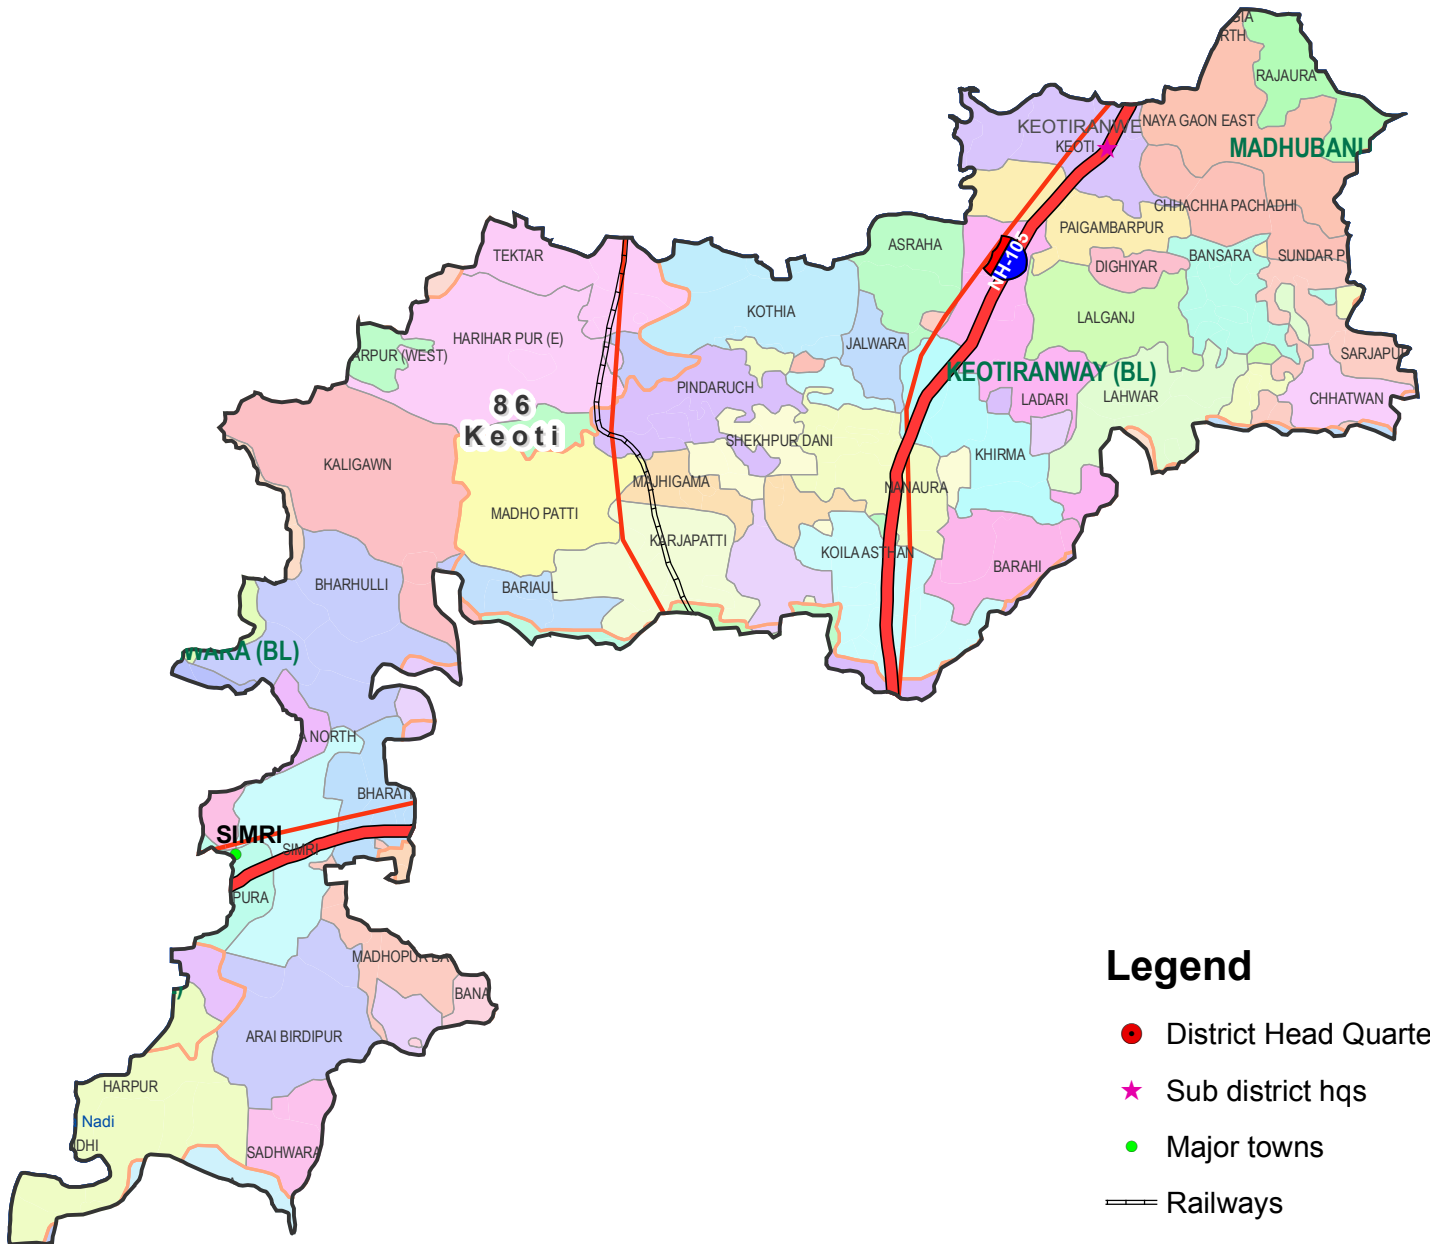

Assembly Constituency map

State : BIHAR

District : DARBHANGA

AC Name : 86 - Keoti

Legend

-  District Head Quarters
-  Sub district hqs
-  Major towns
-  Railways
-  National Highways
-  Other roads
-  District Boundary
-  Block Boundary
-  Panchayat Boundary
-  River