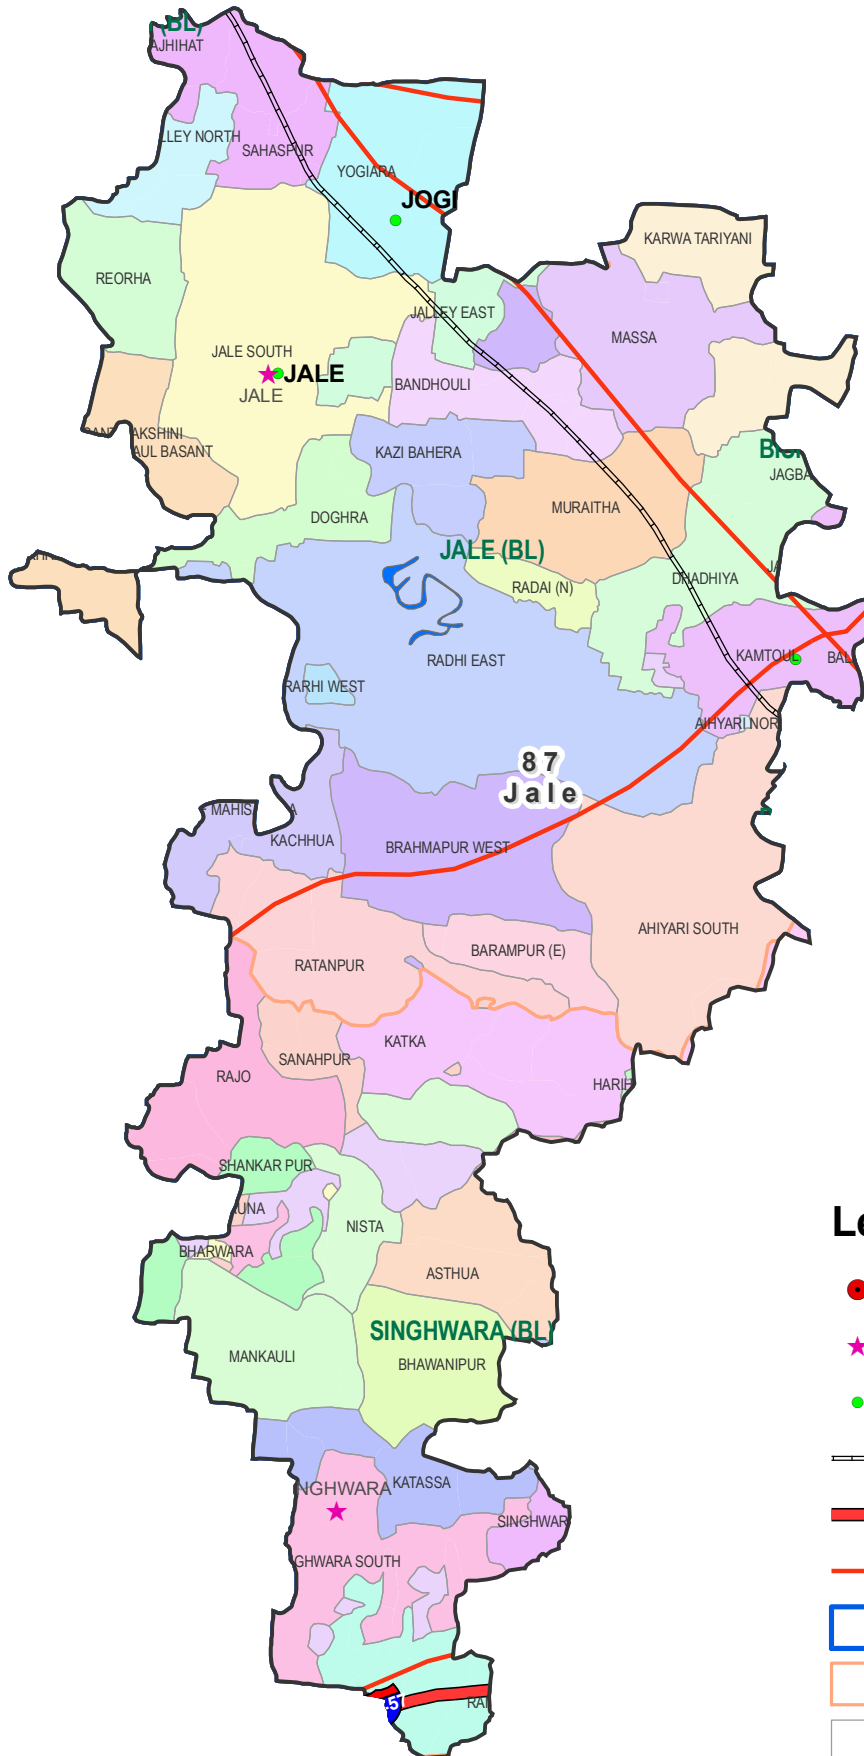

# Assembly Constituency map

State : BIHAR

District : DARBHANGA

AC Name : 87 - Jale

## Legend

- District Head Quarters
- ★ Sub district hqs
- Major towns
- Railways
- National Highways
- Other roads
- District Boundary
- Block Boundary
- Panchayat Boundary
- River