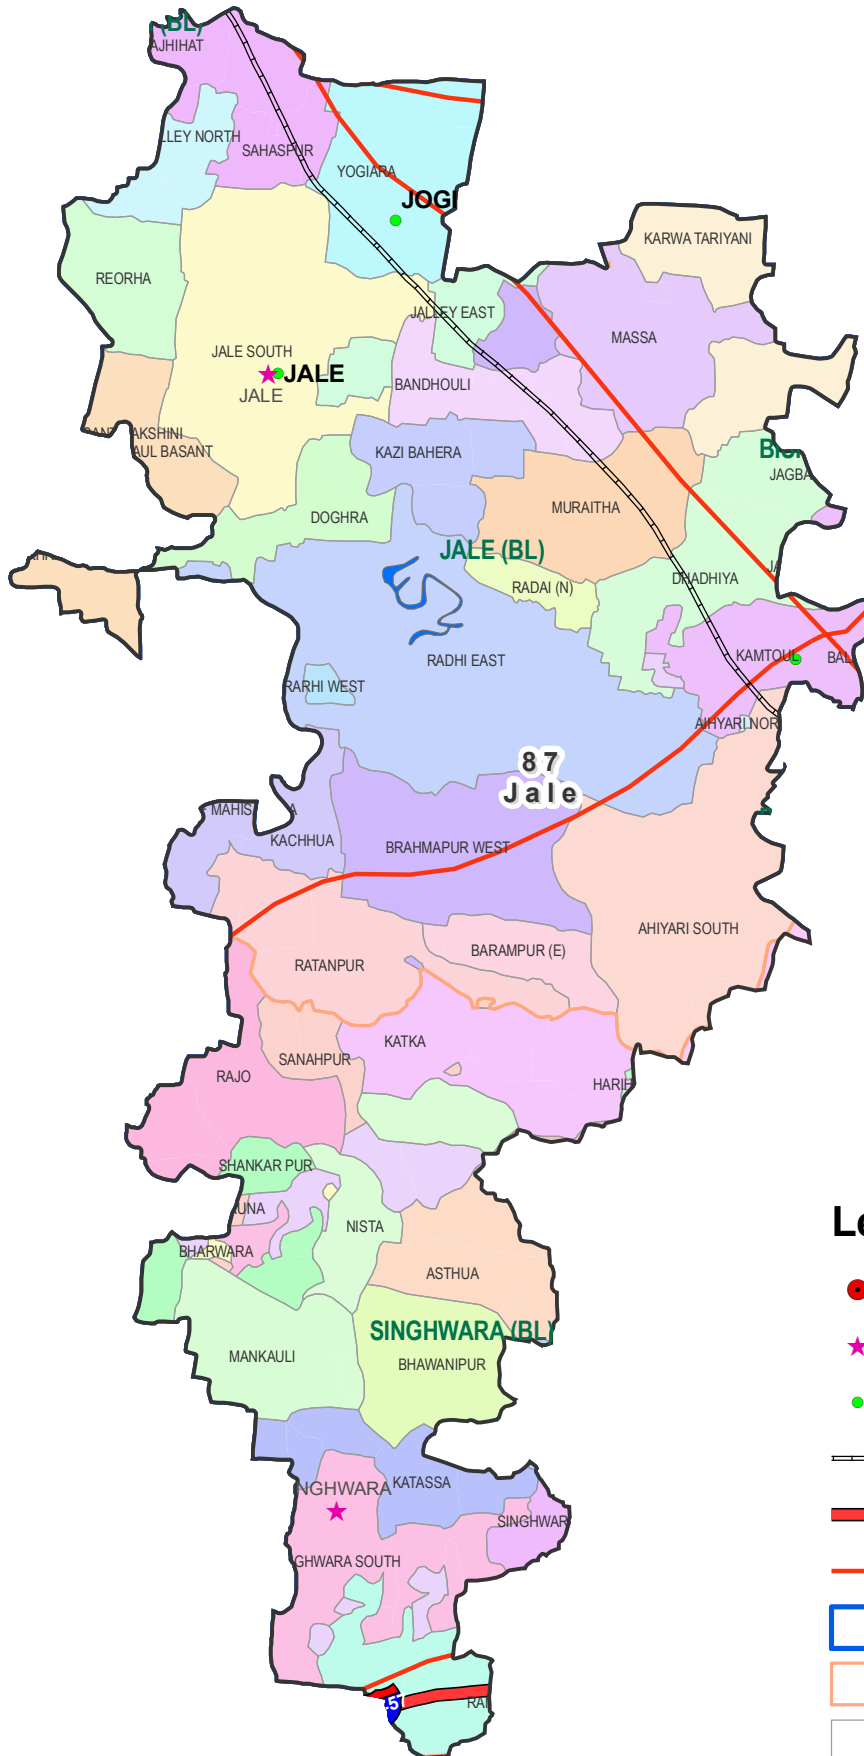

Assembly Constituency map

State : BIHAR

District : DARBHANGA

AC Name : 87 - Jale

Legend

- District Head Quarters
- ★ Sub district hqs
- Major towns
- Railways
- National Highways
- Other roads
- District Boundary
- Block Boundary
- Panchayat Boundary
- River