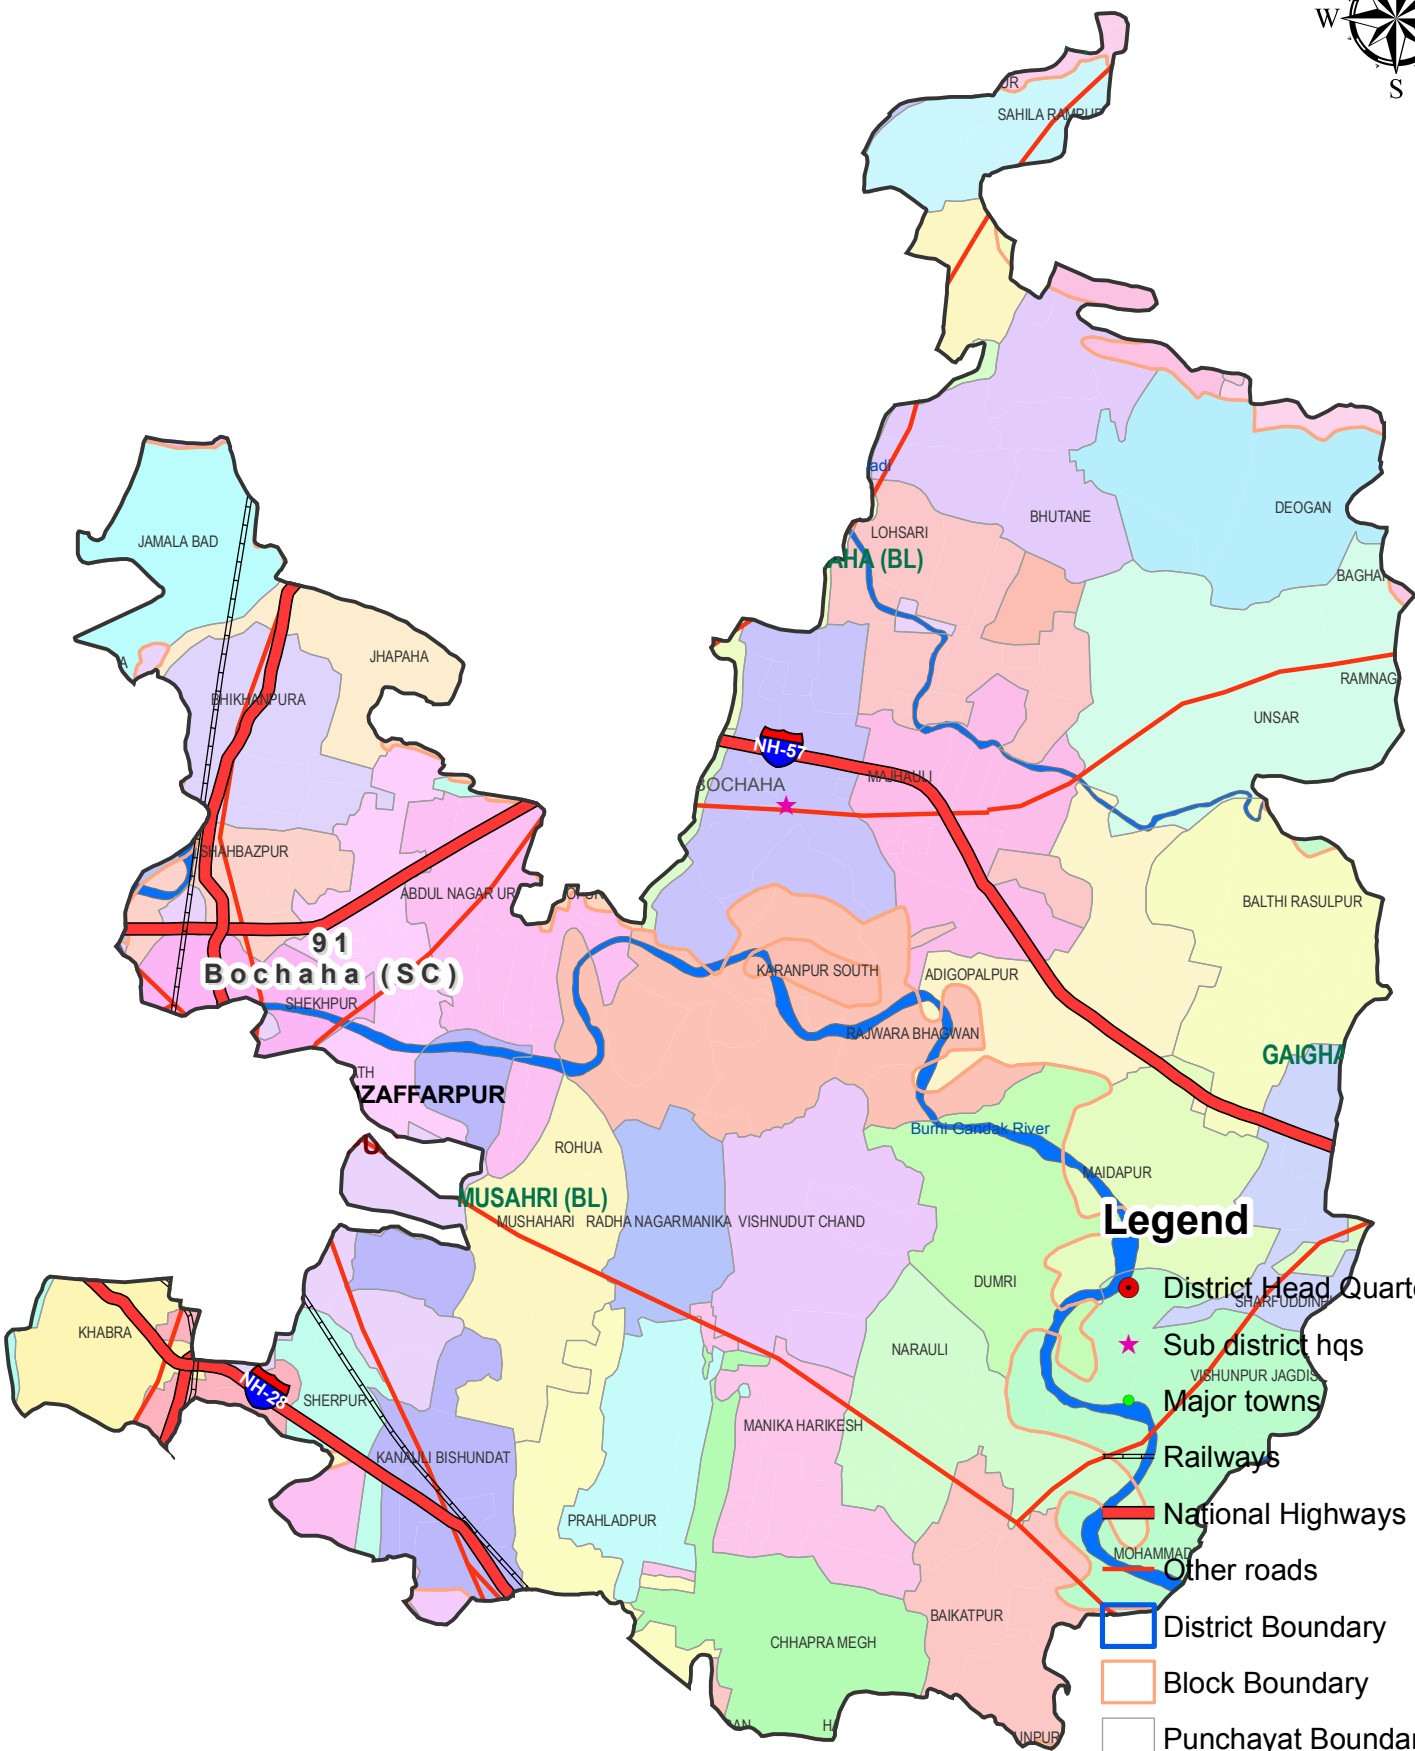

Assembly Constituency map
State : BIHAR
District : MUZAFFARPUR
AC Name : 91 - Bochaha (SC)

- Legend**
- District Head Quarters
 - ★ Sub district hqs
 - Major towns
 - Railways
 - National Highways
 - Other roads
 - District Boundary
 - Block Boundary
 - Panchayat Boundary
 - River