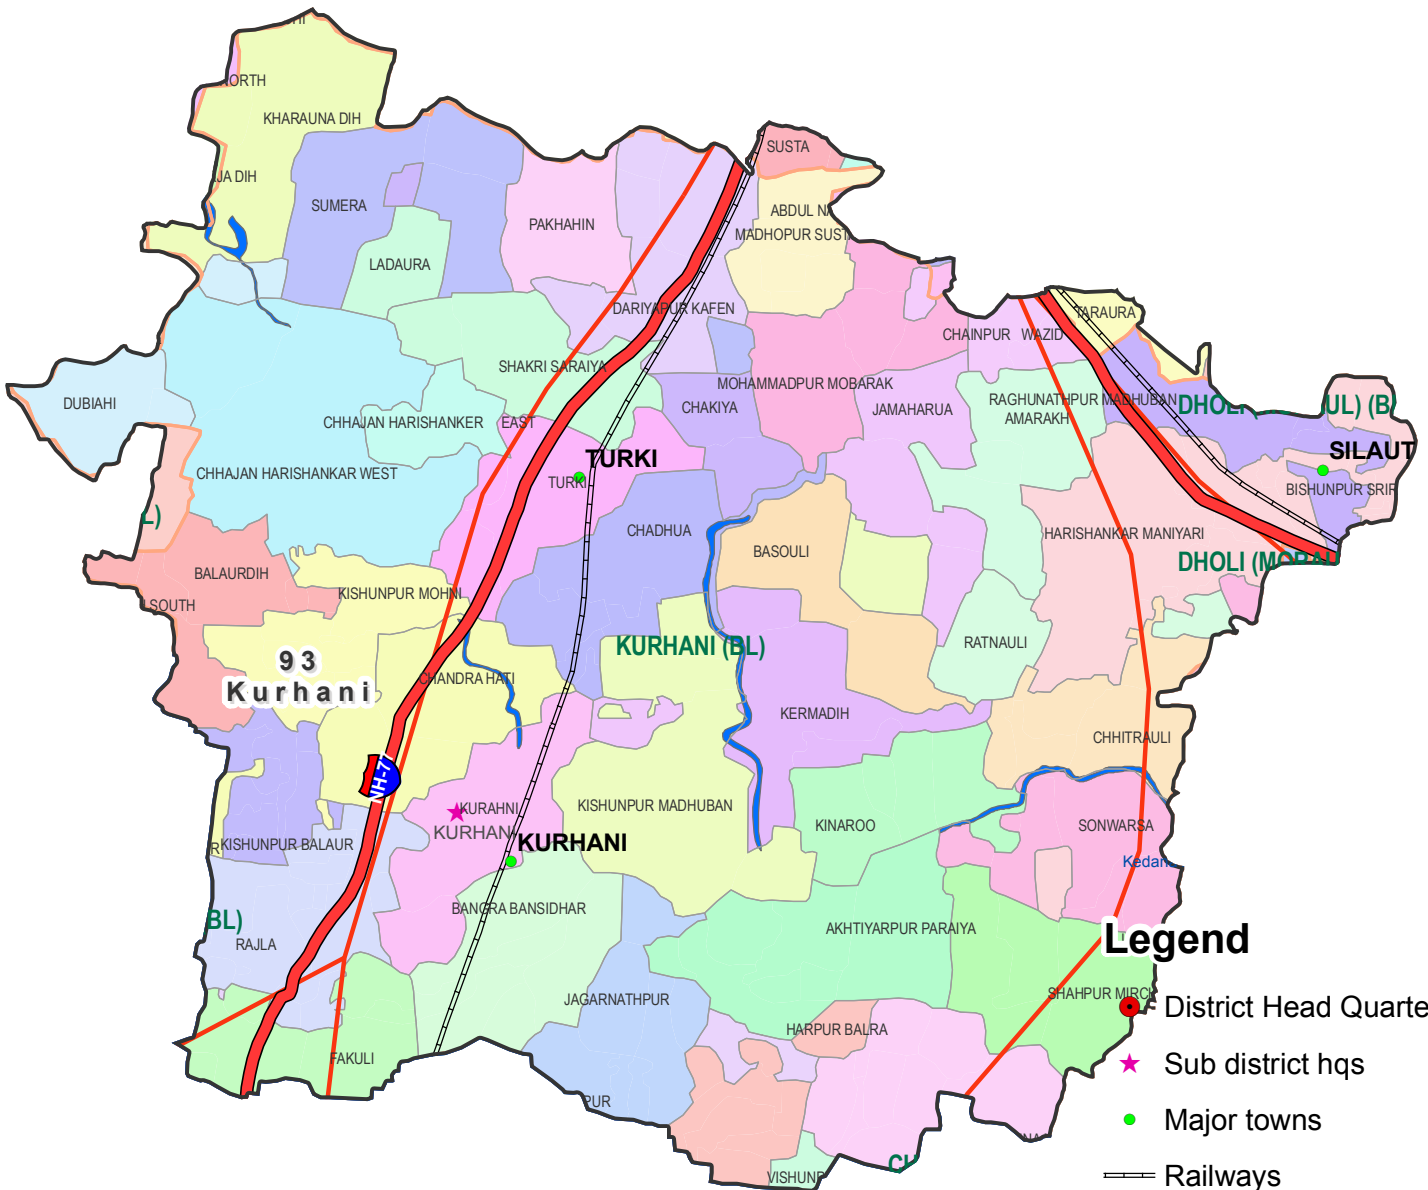

# Assembly Constituency map

State : BIHAR

District : MUZAFFARPUR

AC Name : 93 - Kurhani

- ### Legend
- District Head Quarters
  - ★ Sub district hqs
  - Major towns
  - Railways
  - National Highways
  - Other roads
  - District Boundary
  - Block Boundary
  - Panchayat Boundary
  - River