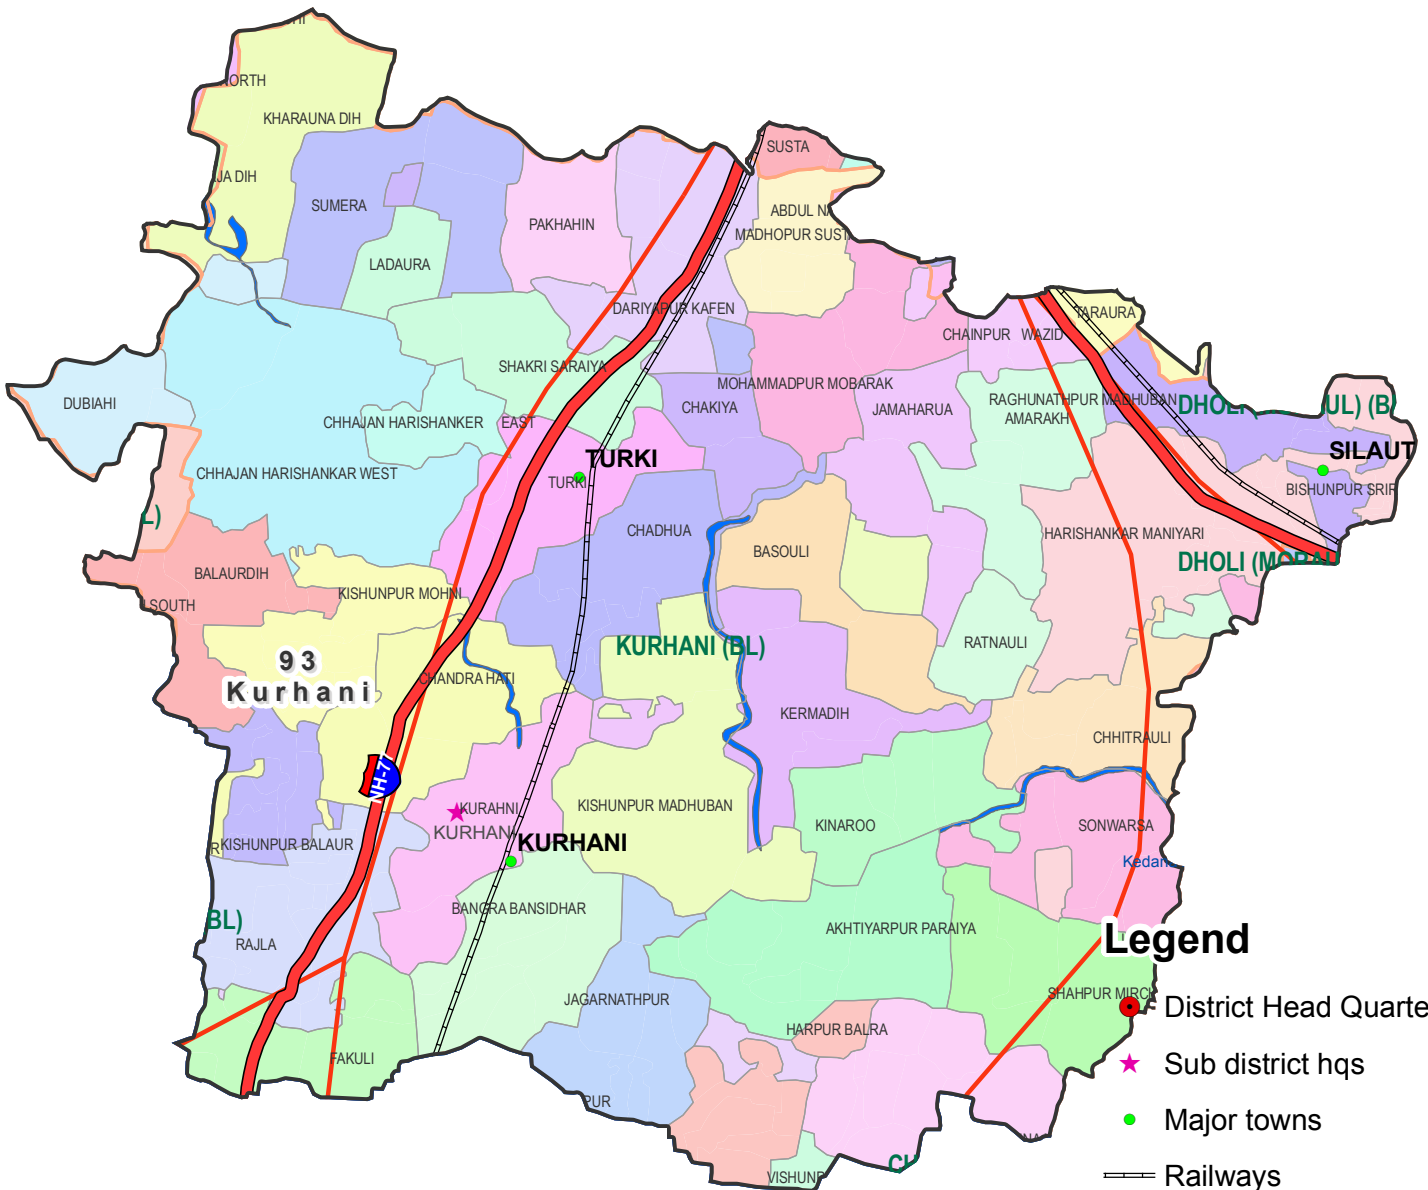

Assembly Constituency map

State : BIHAR

District : MUZAFFARPUR

AC Name : 93 - Kurhani

- Legend**
- District Head Quarters
 - Sub district hqs
 - Major towns
 - Railways
 - National Highways
 - Other roads
 - District Boundary
 - Block Boundary
 - Panchayat Boundary
 - River