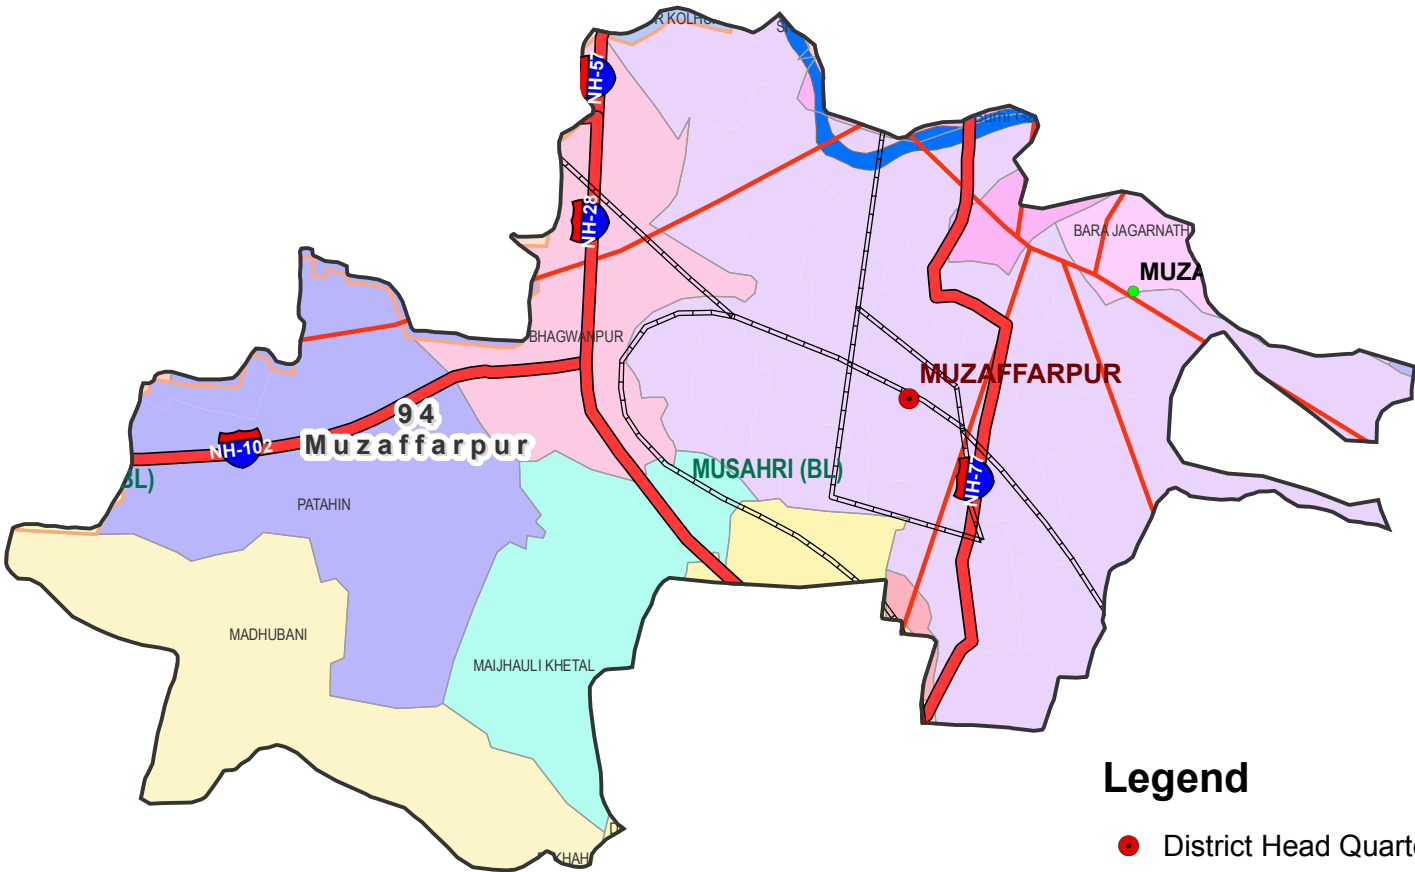

Assembly Constituency map

State : BIHAR

District : MUZAFFARPUR

AC Name : 94 - Muzaffarpur

**Legend**

- District Head Quarters
- ★ Sub district hqs
- Major towns
- Railways
- National Highways
- Other roads
- District Boundary
- Block Boundary
- Punchayat Boundary
- River