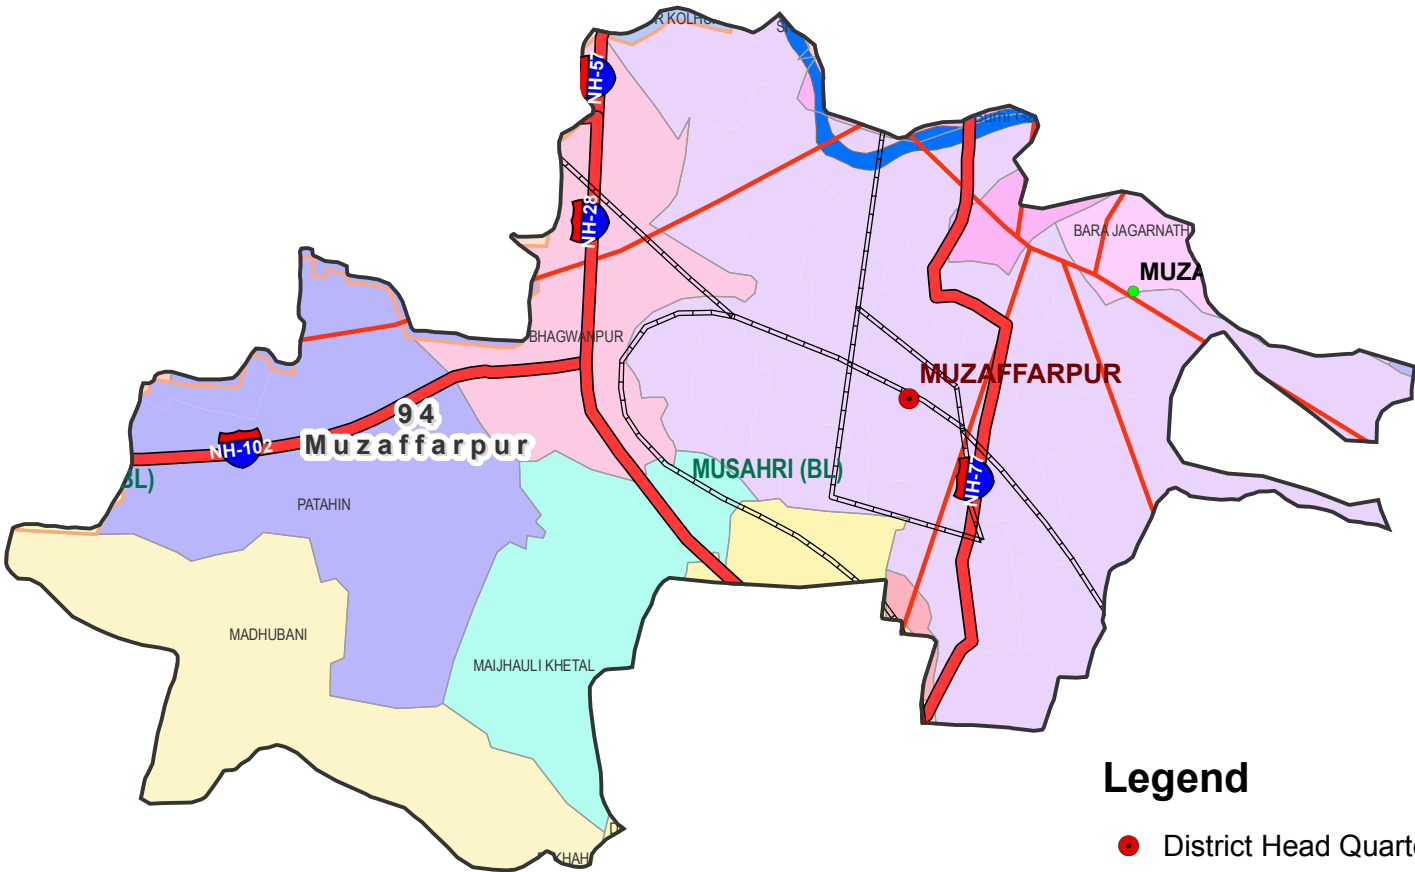

Assembly Constituency map

State : BIHAR

District : MUZAFFARPUR

AC Name : 94 - Muzaffarpur

Legend

- District Head Quarters
- ★ Sub district hqs
- Major towns
- Railways
- National Highways
- Other roads
- District Boundary
- Block Boundary
- Panchayat Boundary
- River