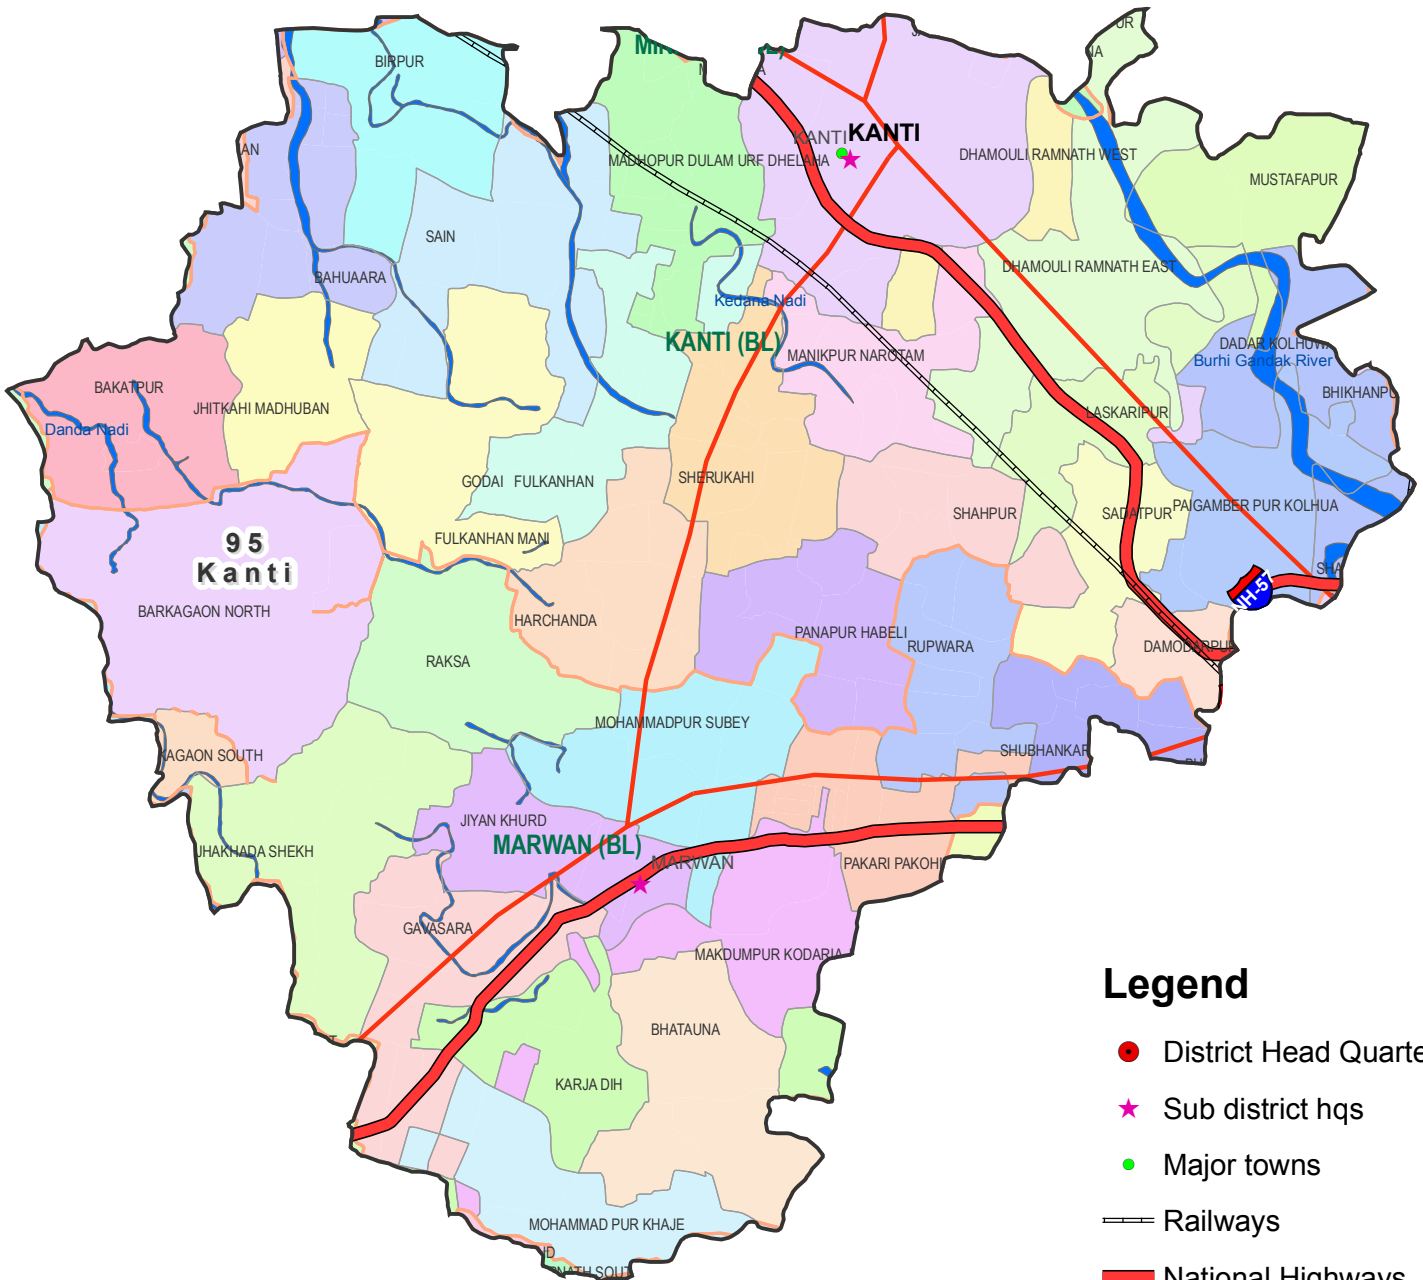

Assembly Constituency map

State : BIHAR

District : MUZAFFARPUR

AC Name : 95 - Kanti

Legend

-  District Head Quarters
-  Sub district hqs
-  Major towns
-  Railways
-  National Highways
-  Other roads
-  District Boundary
-  Block Boundary
-  Panchayat Boundary
-  River