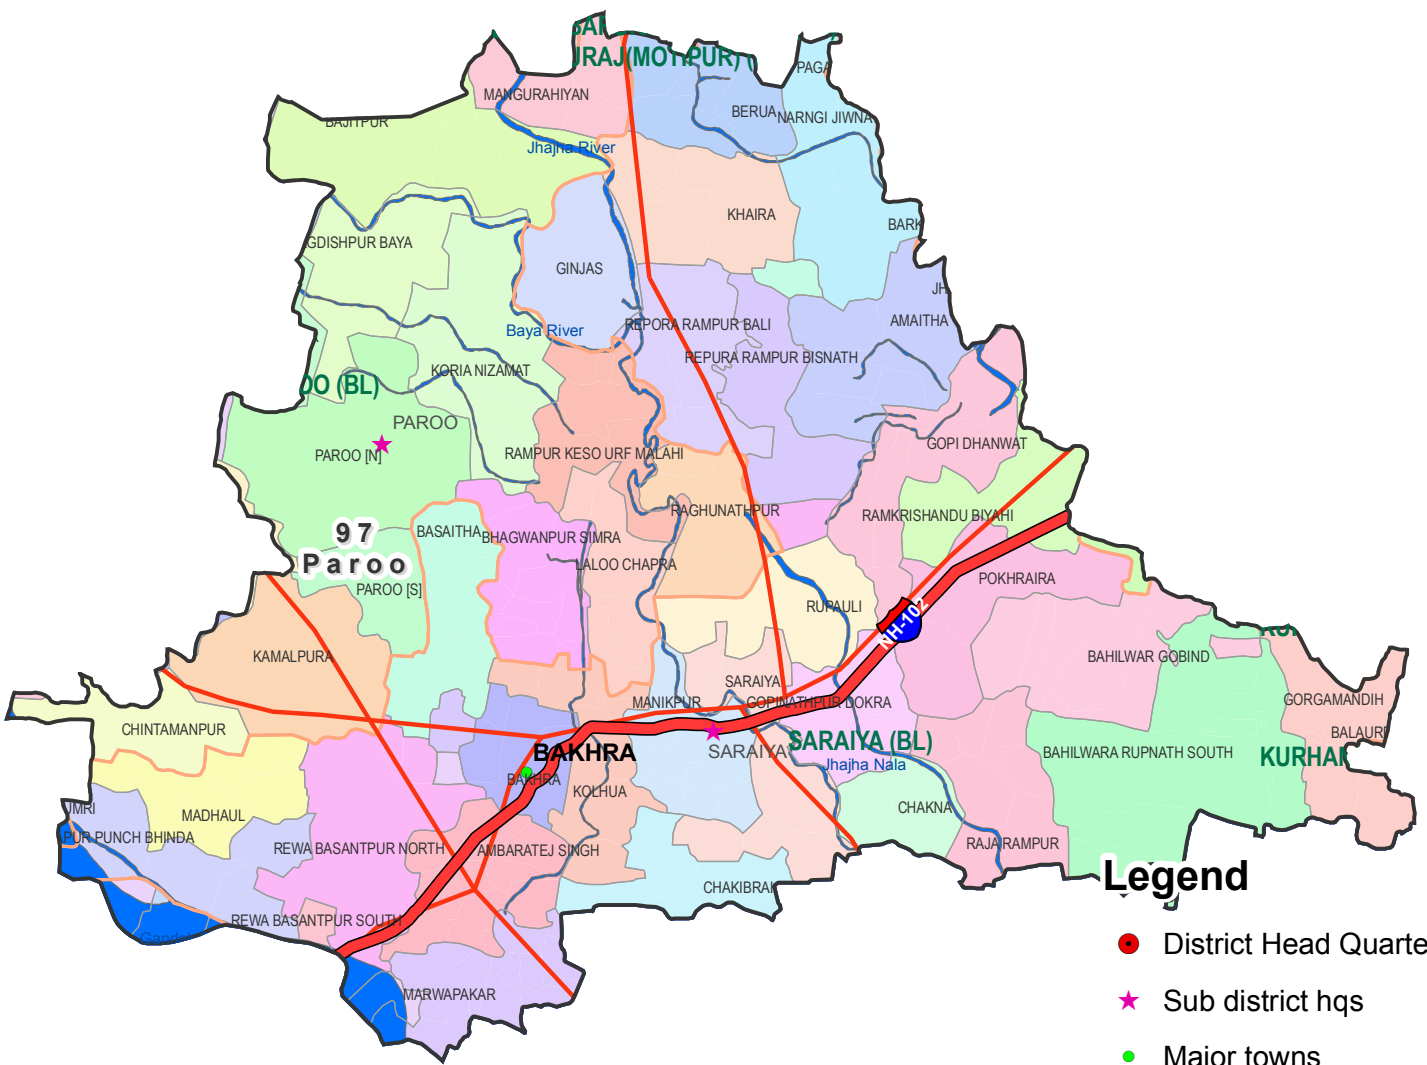

Assembly Constituency map

State : BIHAR

District : MUZAFFARPUR

AC Name : 97 - Paroo

Legend

- District Head Quarters
- ★ Sub district hqs
- Major towns
- Railways
- National Highways
- Other roads
- District Boundary
- Block Boundary
- Panchayat Boundary
- River