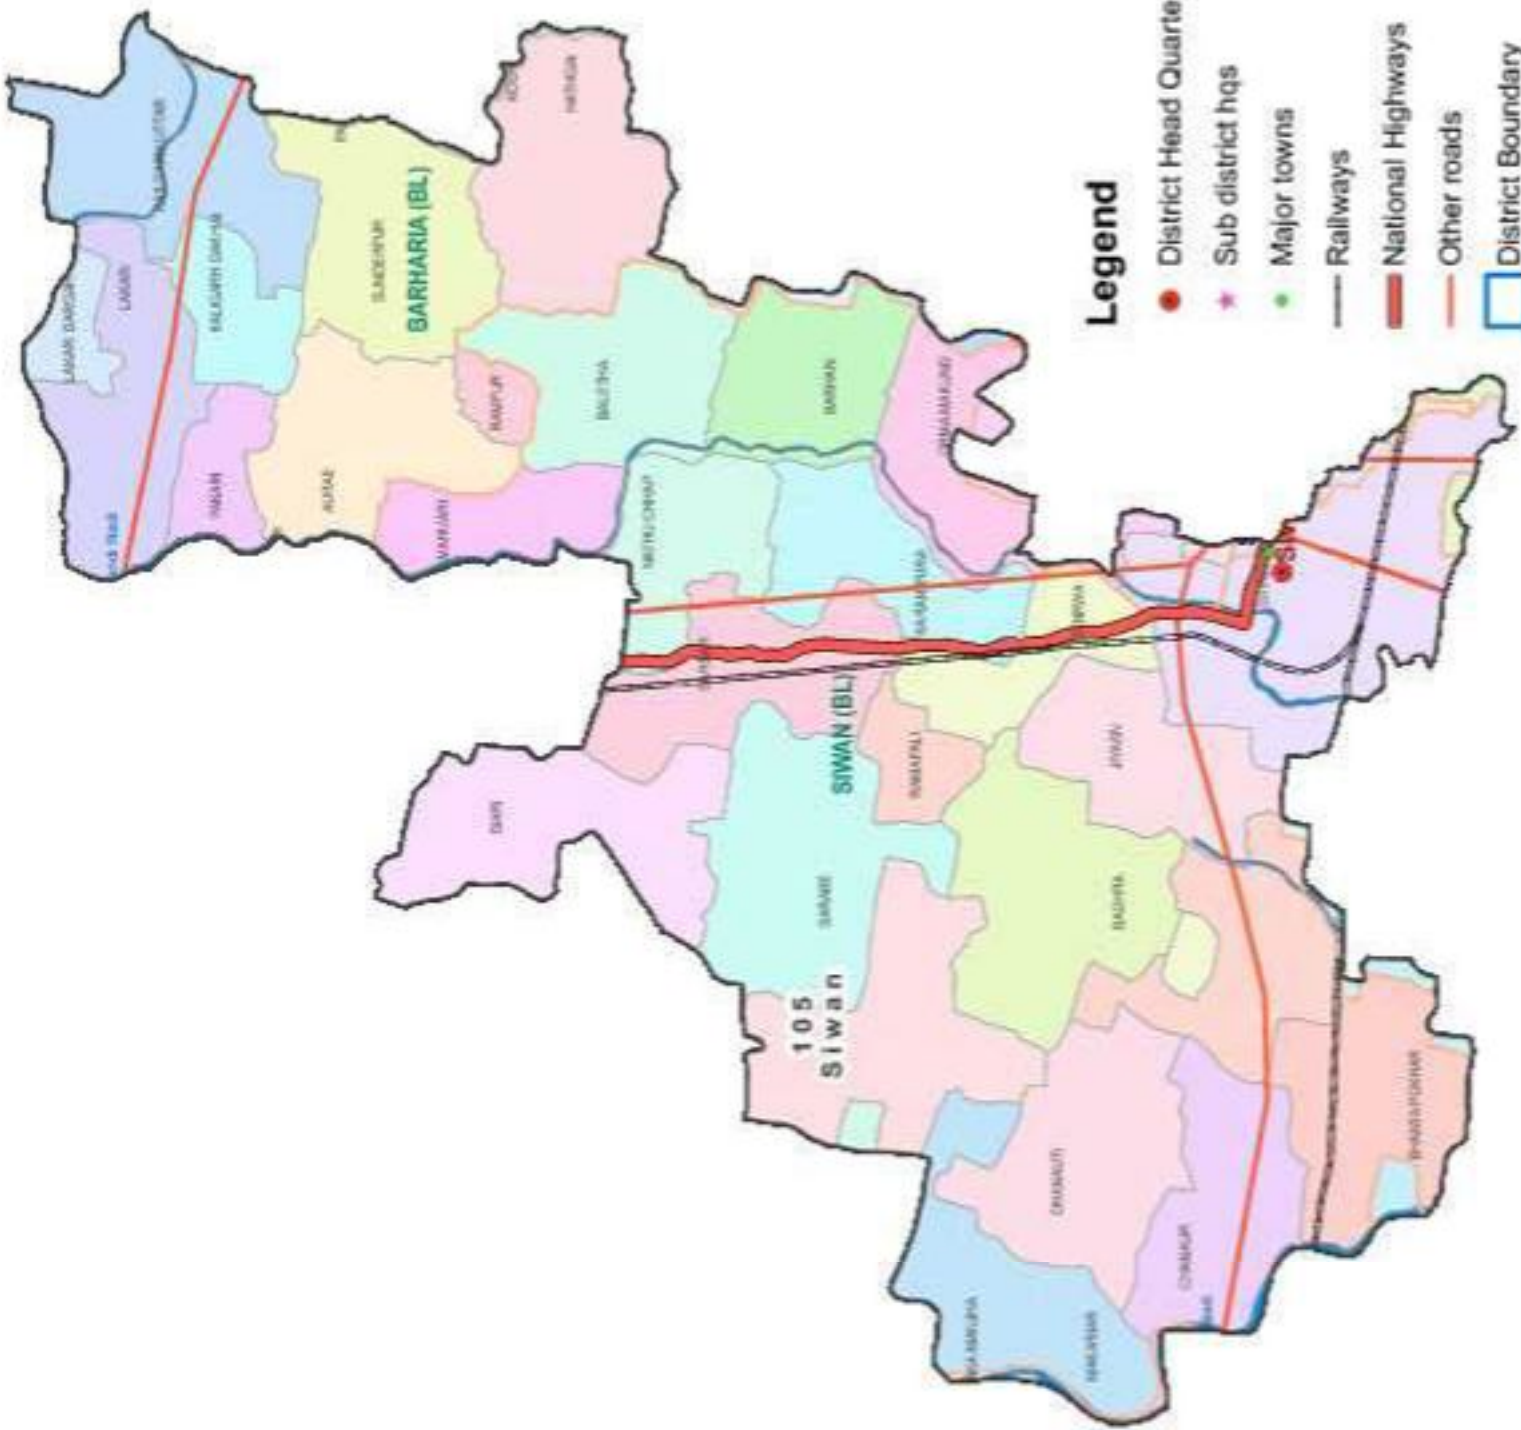

Assembly Constituency map

State : BIHAR

District : SIWAN

AC Name : 105 - Siwan

Legend

- District Head Quarters
- ★ Sub district hqs
- Major towns
- Railways
- National Highways
- Other roads
- District Boundary
- Block Boundary
- Panchayat Boundary
- River

Map Compiled by NIC