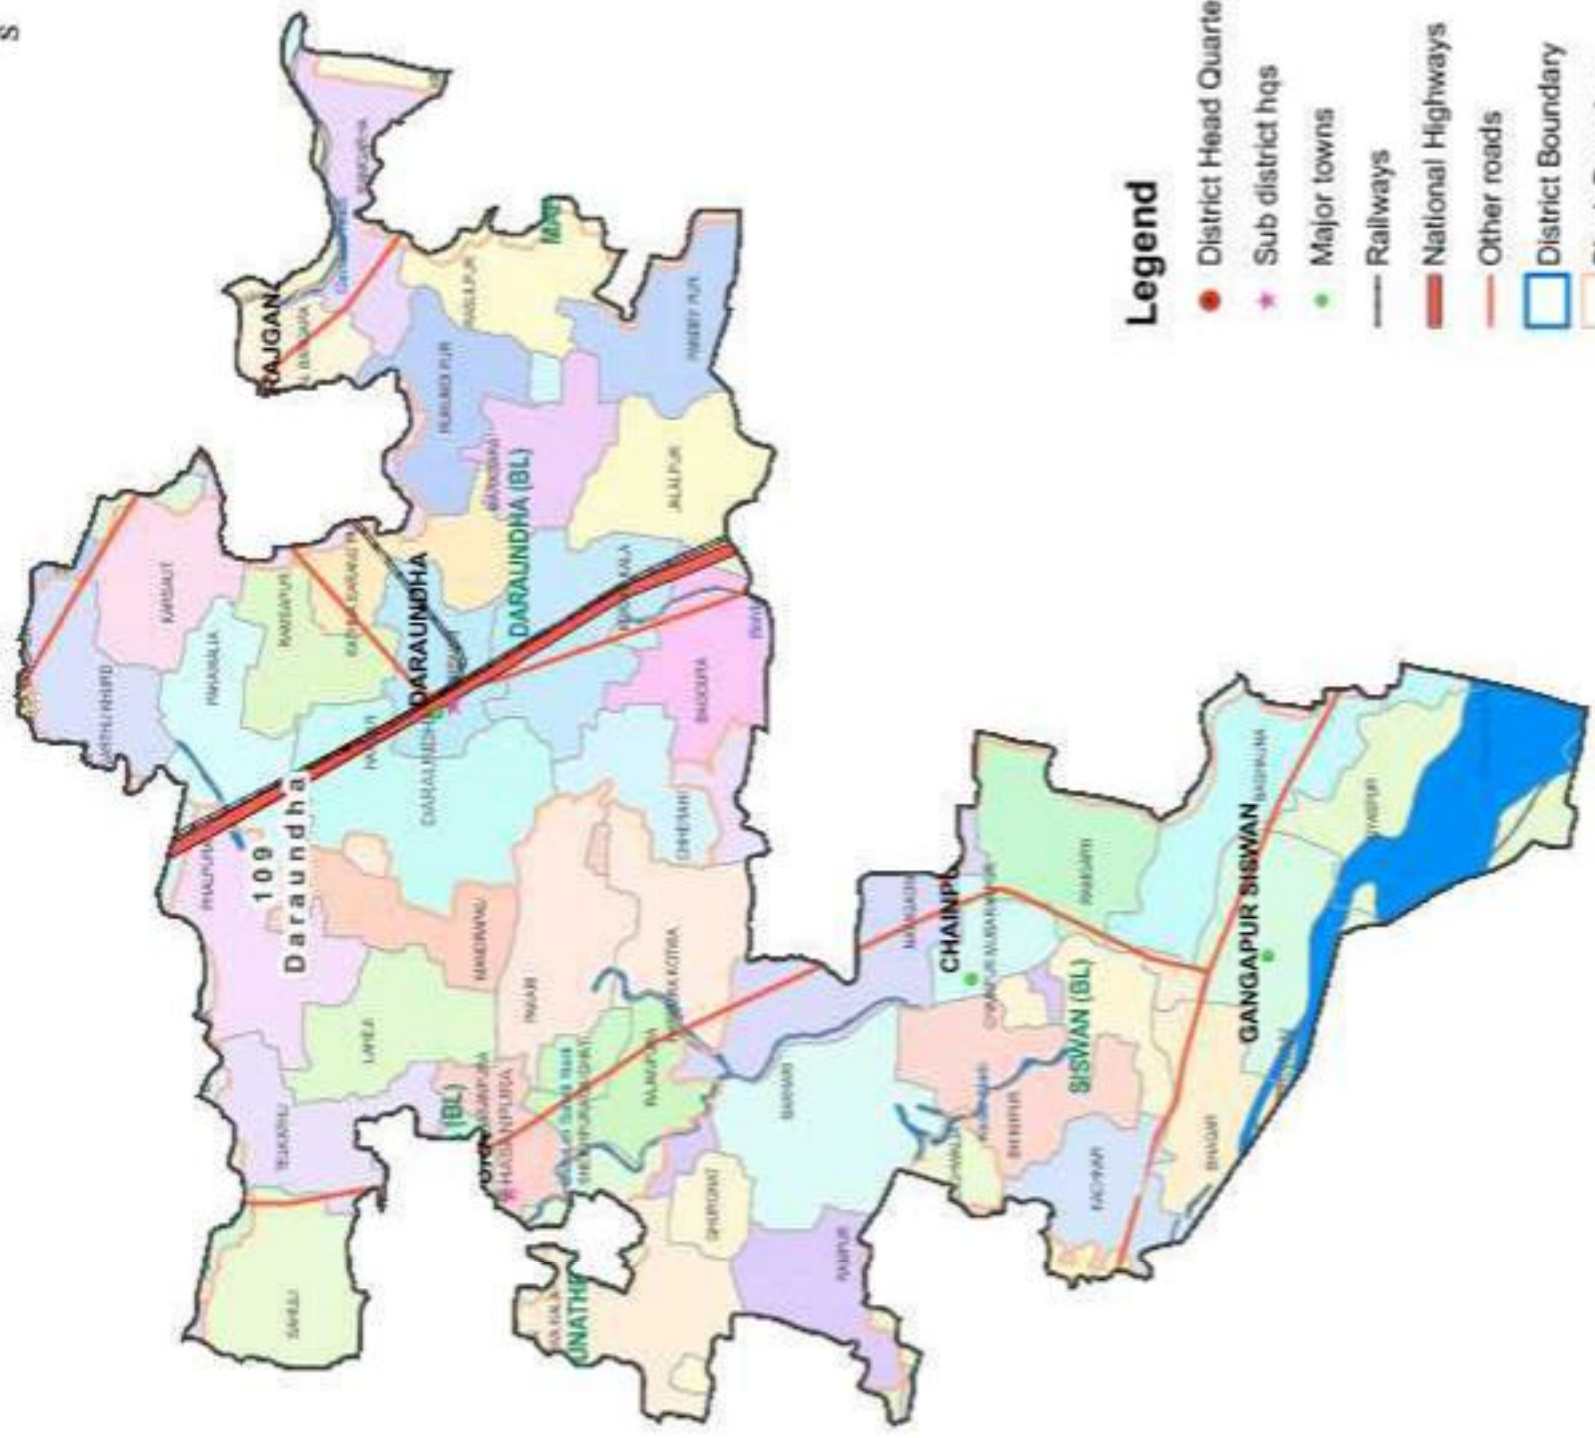

Assembly Constituency map
 State : BIHAR
 District : SIWAN
 AC Name : 109 - Daraundha

Legend

- District Head Quarters
- ★ Sub district hqs
- Major towns
- Railways
- National Highways
- Other roads
- District Boundary
- Block Boundary
- Panchayat Boundary

Map Compiled by NIC