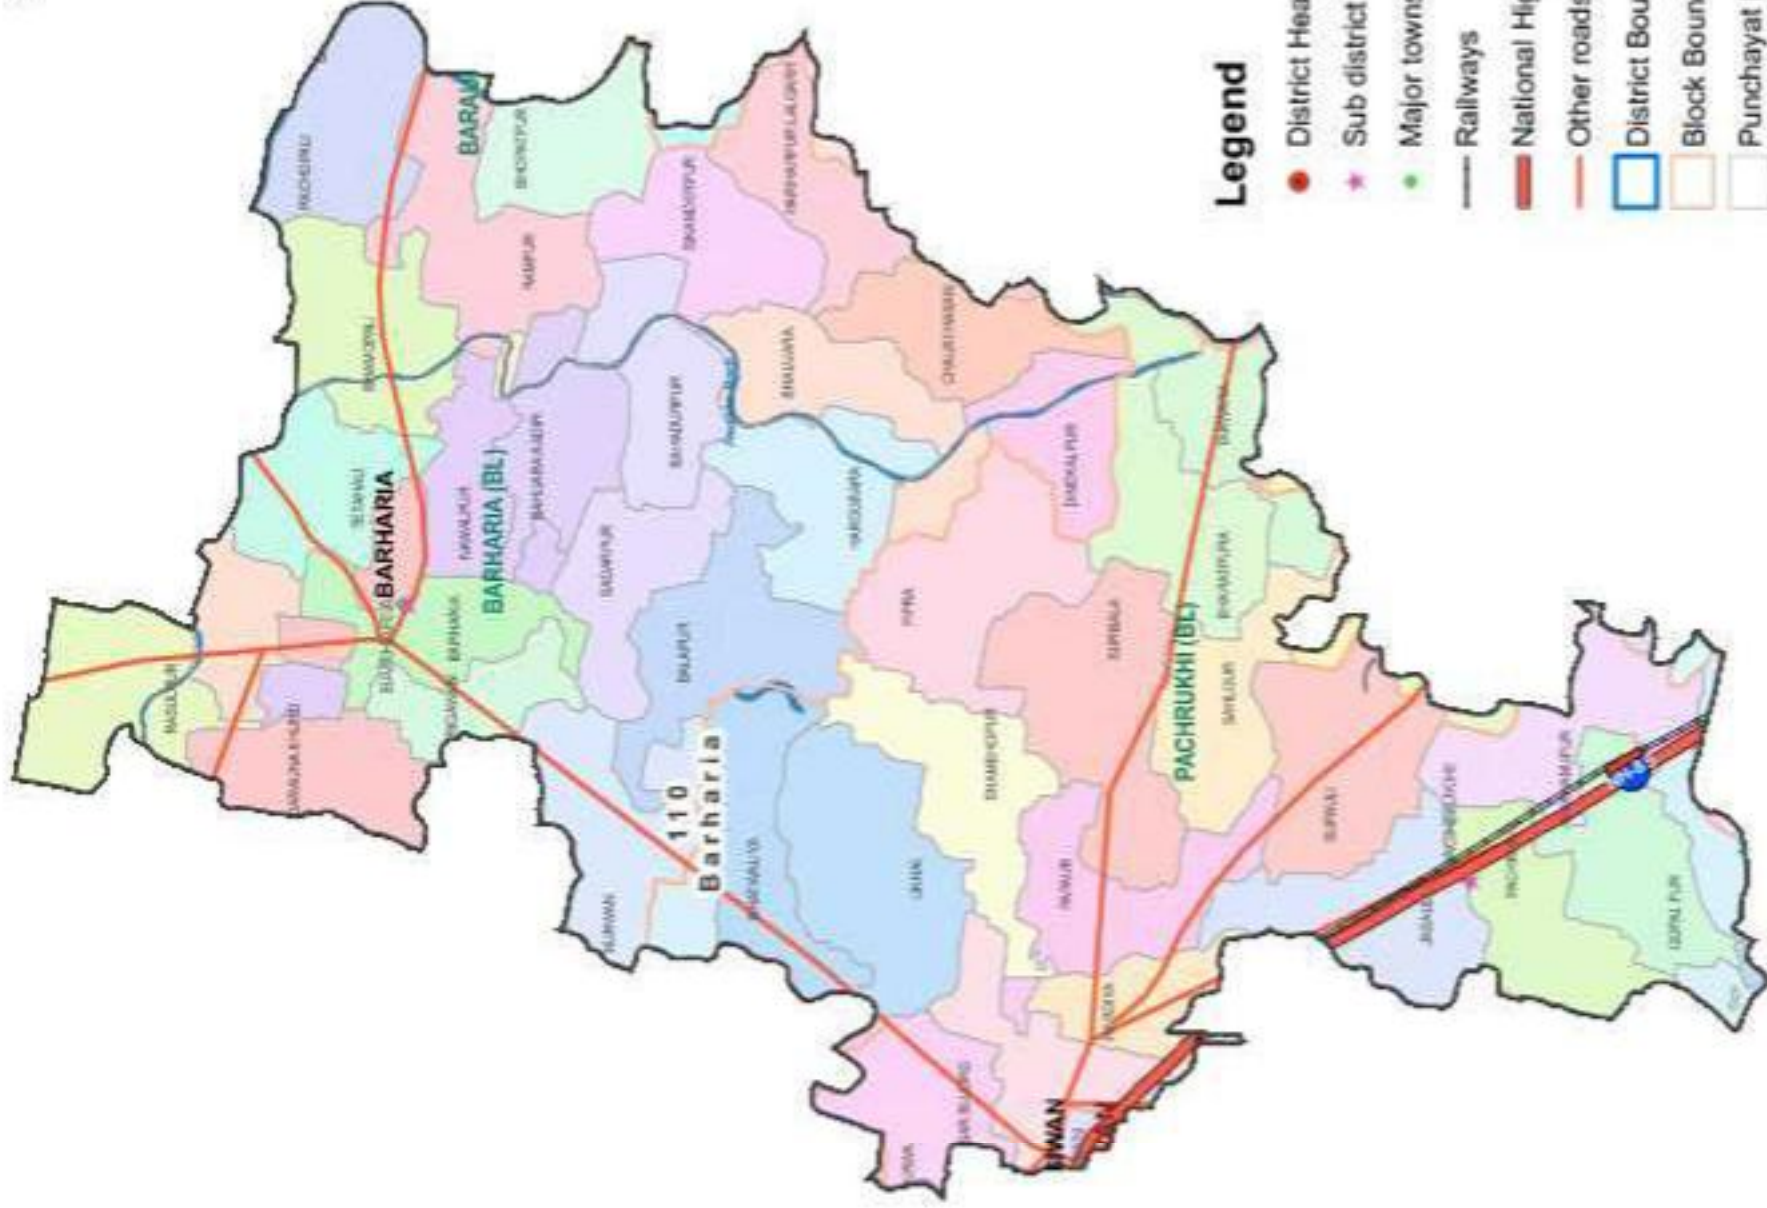

Assembly Constituency map

State : BIHAR

District : SIWAN

AC Name : 110 - Barharia

Legend

- District Head Quarters
- ★ Sub district hqs
- Major towns
- Railways
- National Highways
- Other roads
- District Boundary
- Block Boundary
- Panchayat Boundary
- River