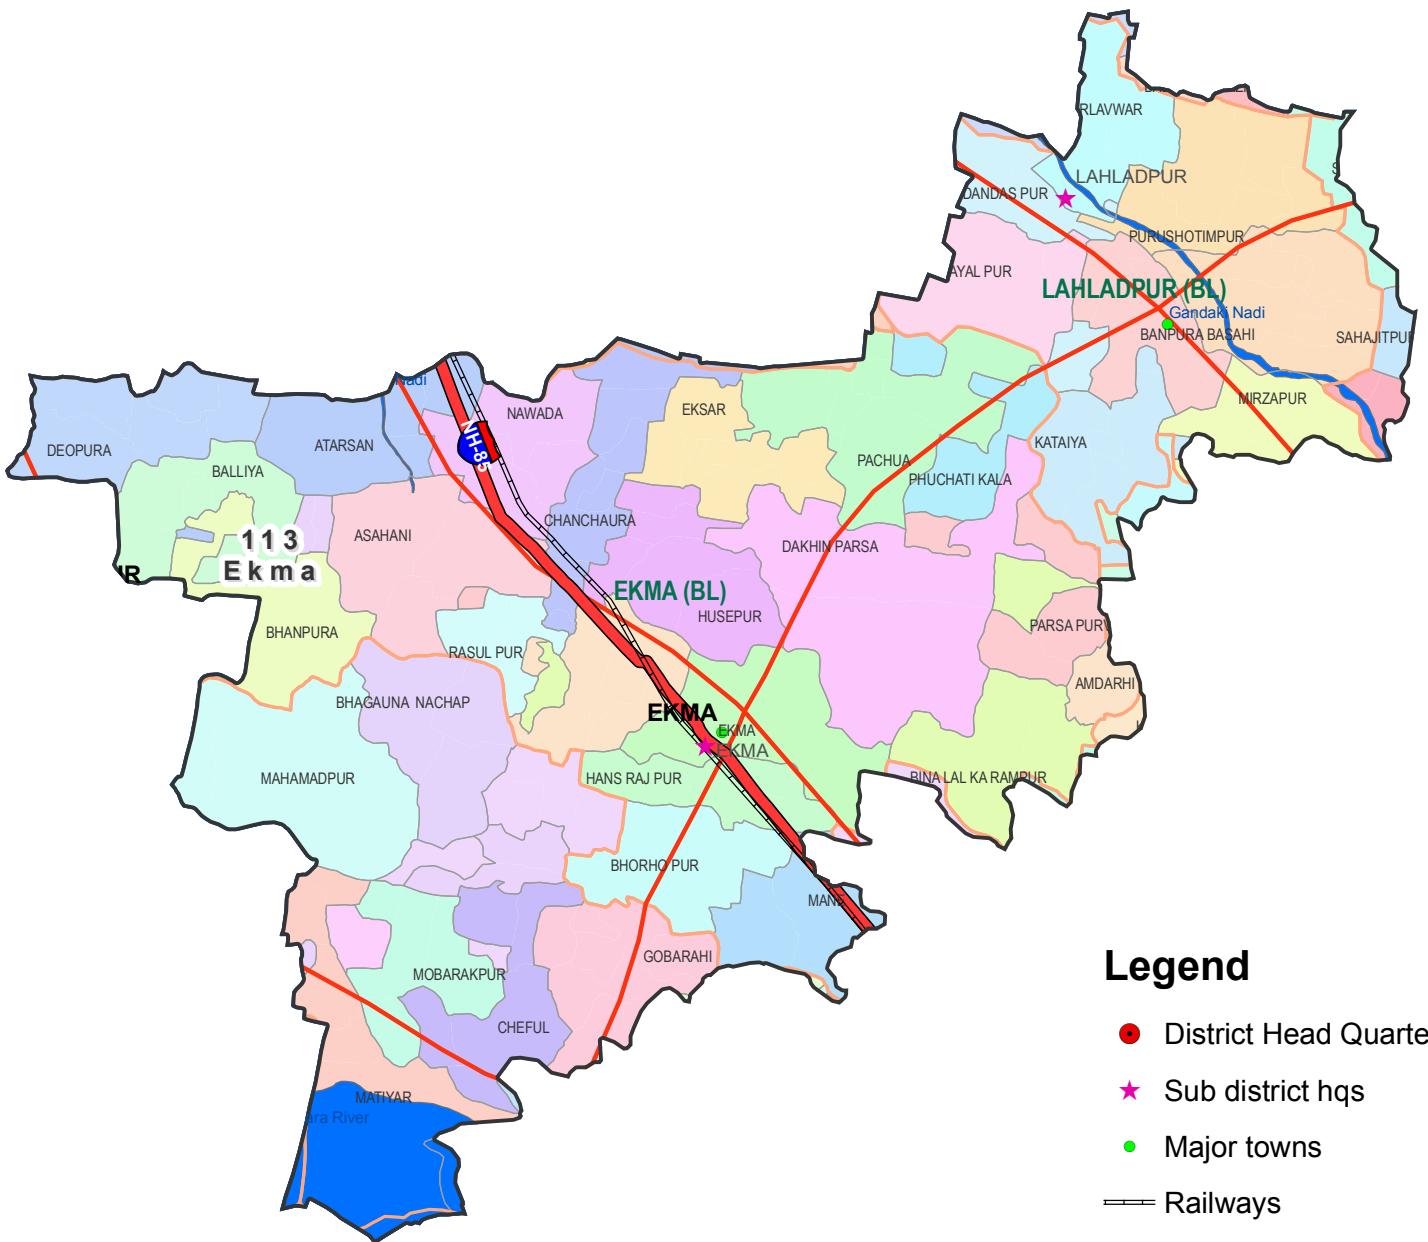

Assembly Constituency map

State : BIHAR

District : SARAN

AC Name : 113 - Ekma

Legend

- District Head Quarters
- ★ Sub district hqs
- Major towns
- Railways
- National Highways
- Other roads
- District Boundary
- Block Boundary
- Panchayat Boundary
- River