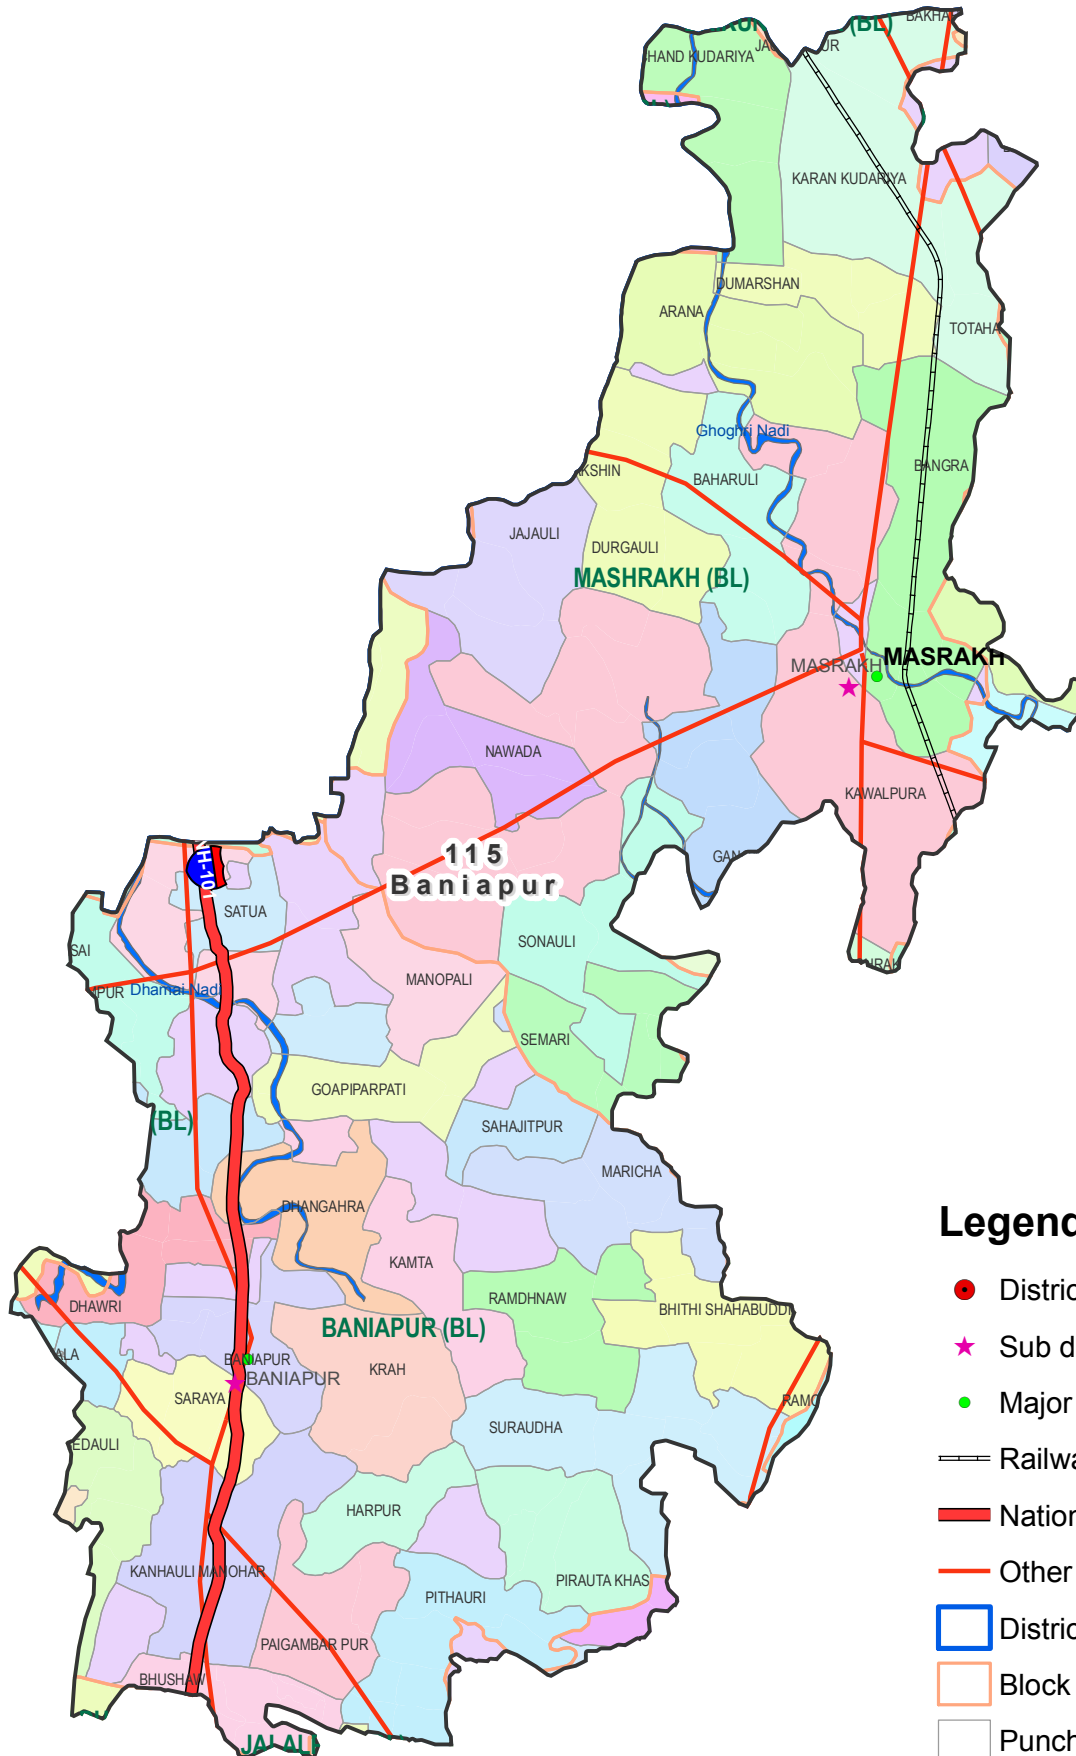

Assembly Constituency map

State : BIHAR

District : SARAN

AC Name : 115 - Baniapur

Legend

-  District Head Quarters
-  Sub district hqs
-  Major towns
-  Railways
-  National Highways
-  Other roads
-  District Boundary
-  Block Boundary
-  Panchayat Boundary
-  River