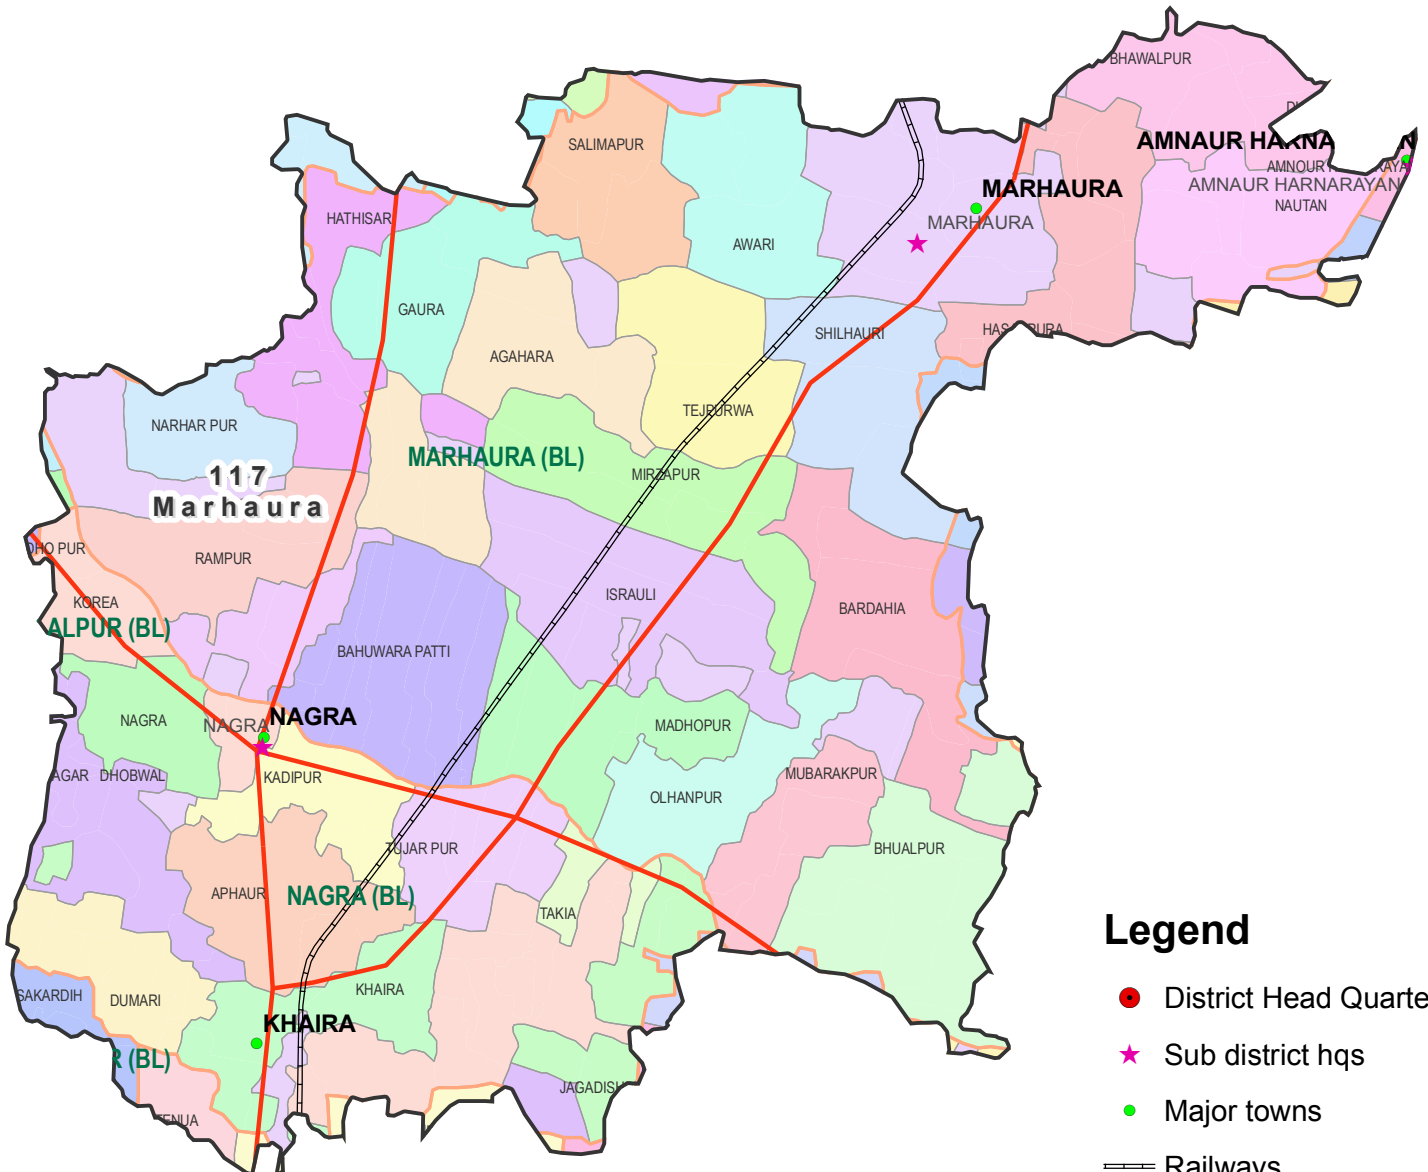

Assembly Constituency map

State : BIHAR

District : SARAN

AC Name : 117 - Marhaura

Legend

-  District Head Quarters
-  Sub district hqs
-  Major towns
-  Railways
-  National Highways
-  Other roads
-  District Boundary
-  Block Boundary
-  Panchayat Boundary
-  River