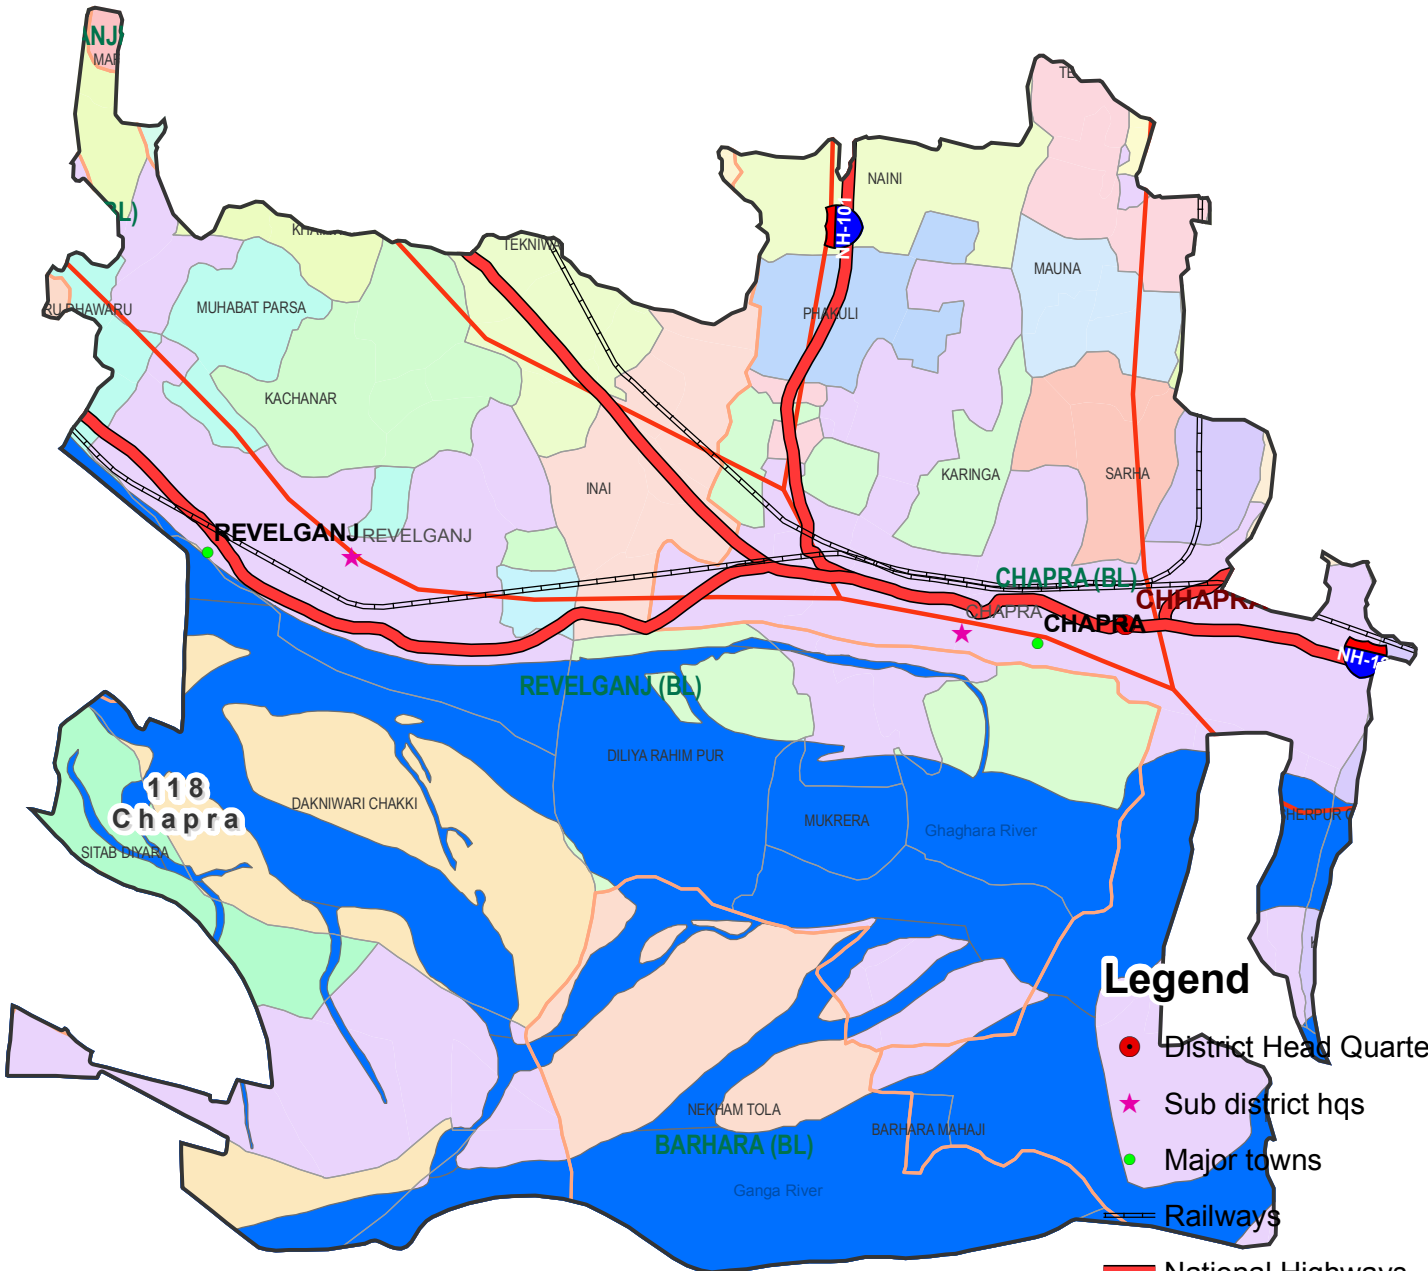

# Assembly Constituency map

State : BIHAR

District : SARAN

AC Name : 118 - Chapra

## Legend

- District Head Quarters
- ★ Sub district hqs
- Major towns
- Railways
- National Highways
- Other roads
- District Boundary
- Block Boundary
- Panchayat Boundary
- River