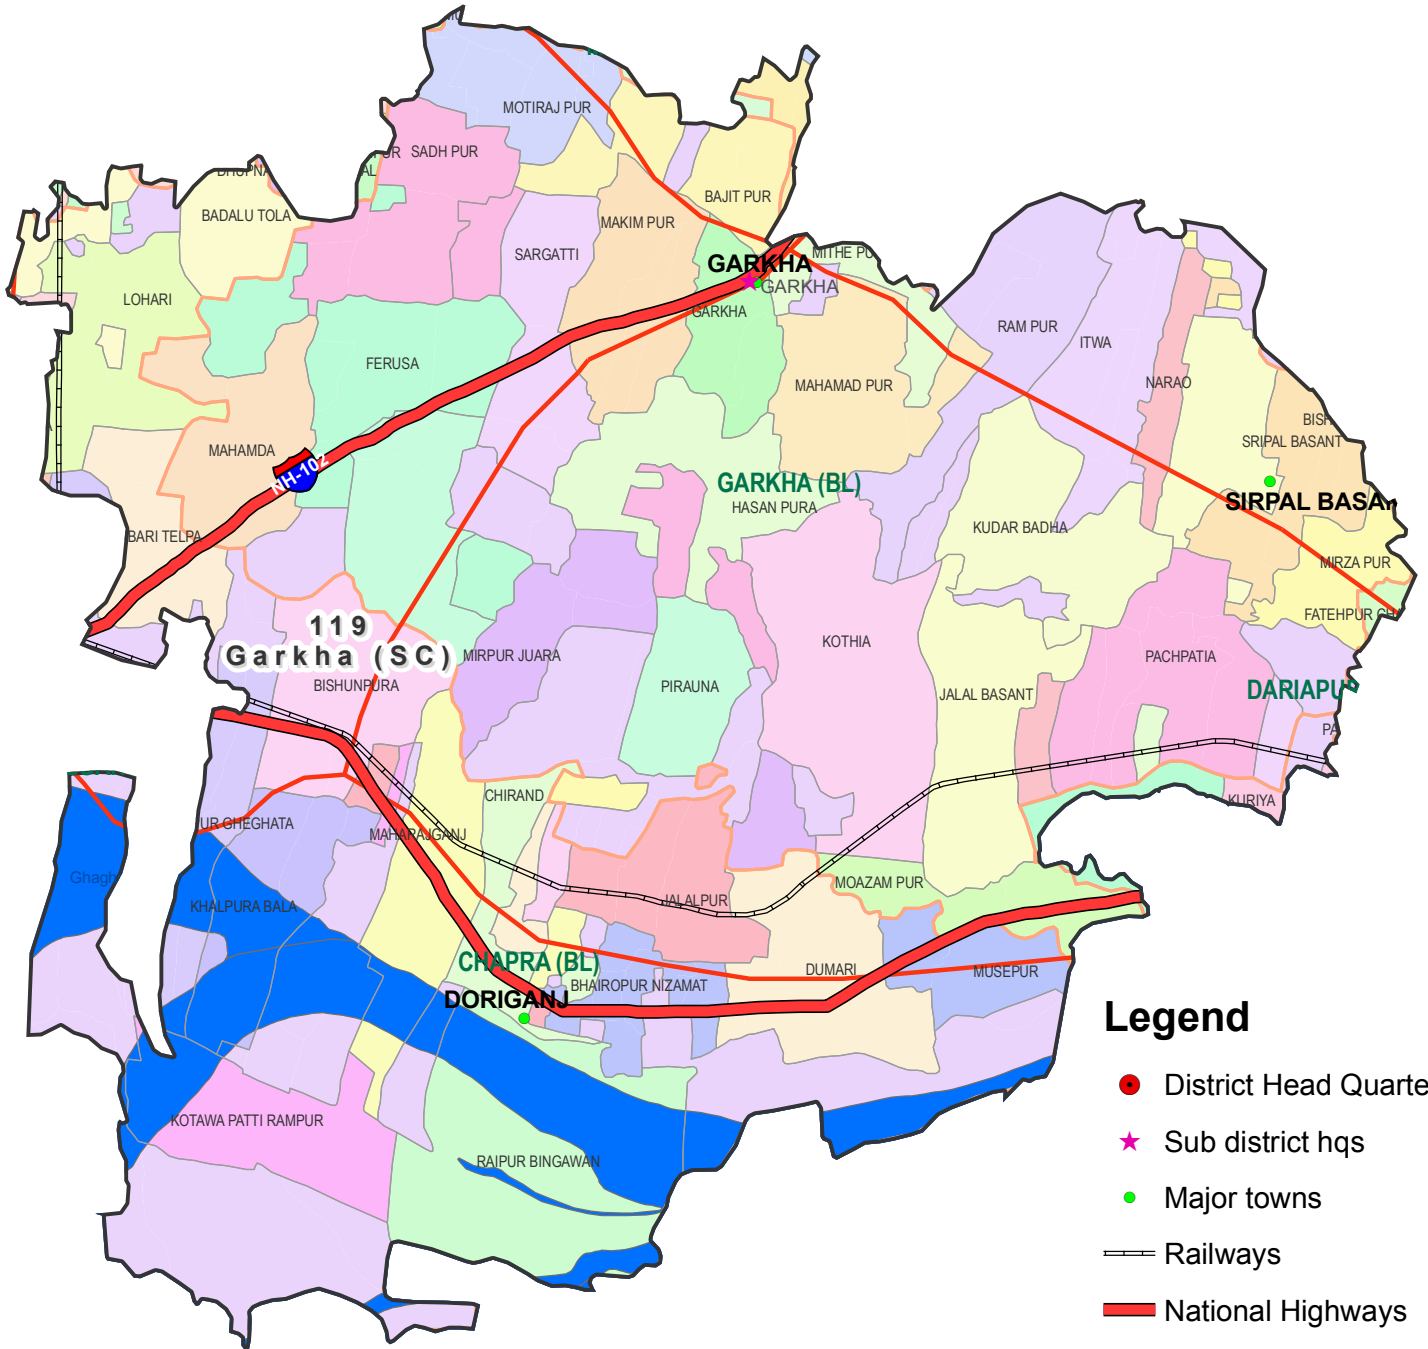

# Assembly Constituency map

State : BIHAR

District : SARAN

AC Name : 119 - Garkha (SC)

## Legend

-  District Head Quarters
-  Sub district hqs
-  Major towns
-  Railways
-  National Highways
-  Other roads
-  District Boundary
-  Block Boundary
-  Panchayat Boundary
-  River