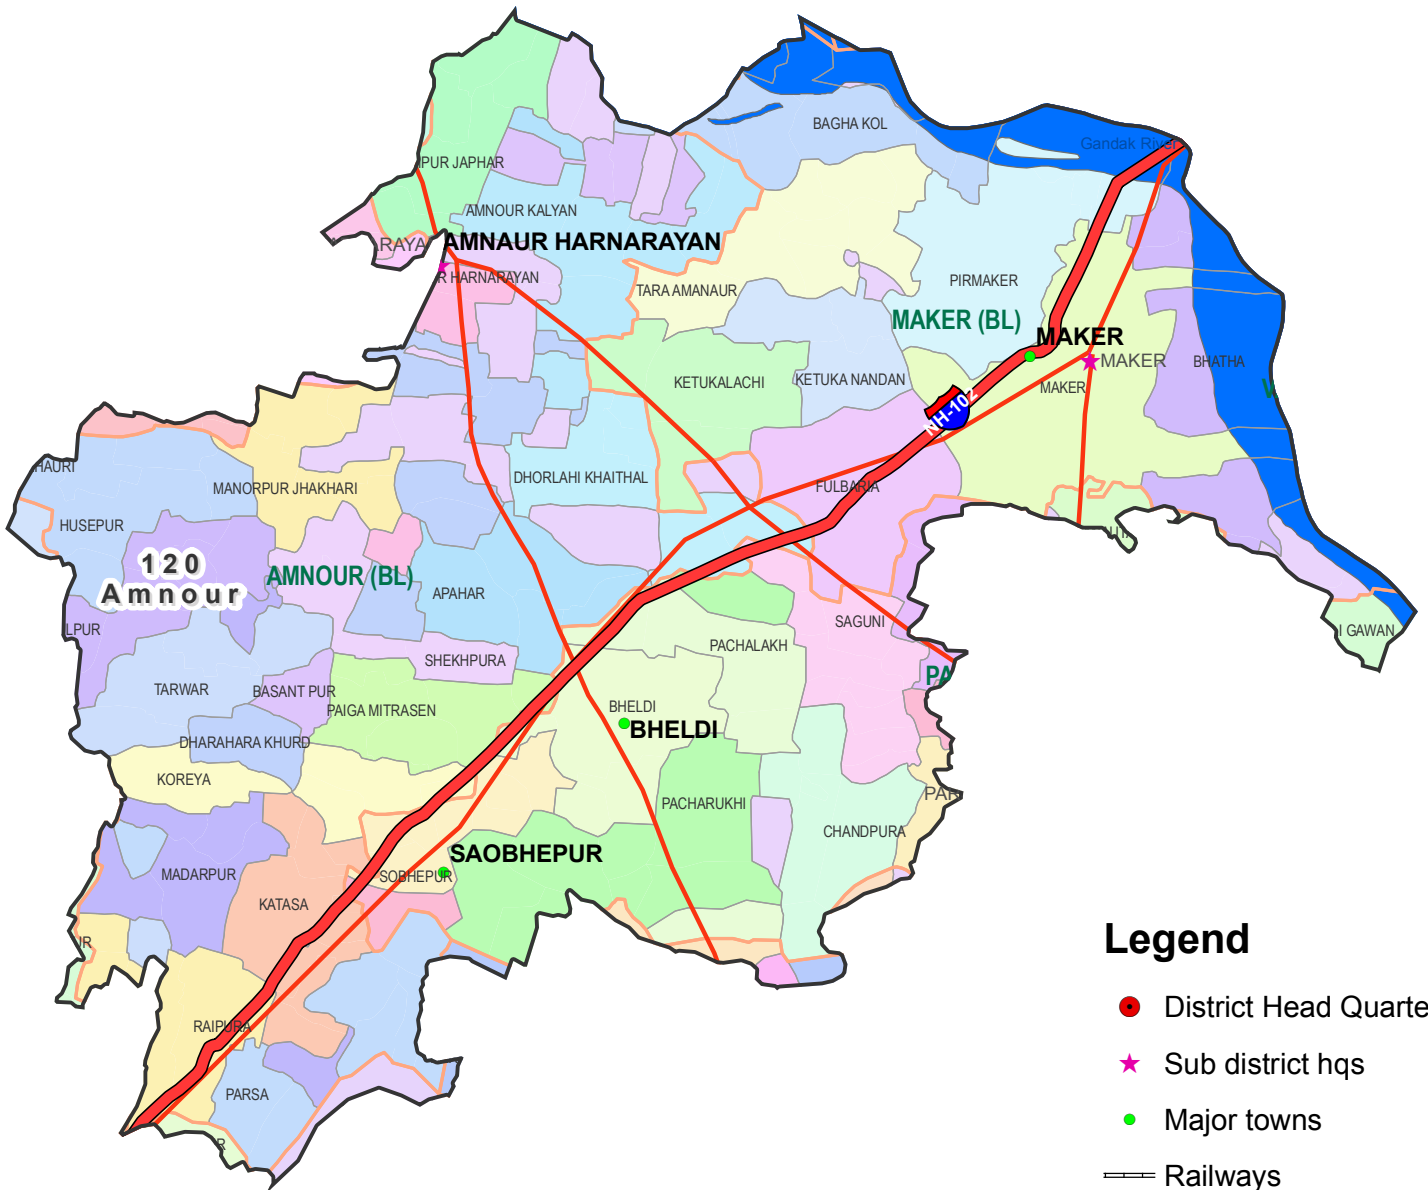

Assembly Constituency map

State : BIHAR

District : SARAN

AC Name : 120 - Amnour

Legend

-  District Head Quarters
-  Sub district hqs
-  Major towns
-  Railways
-  National Highways
-  Other roads
-  District Boundary
-  Block Boundary
-  Panchayat Boundary
-  River