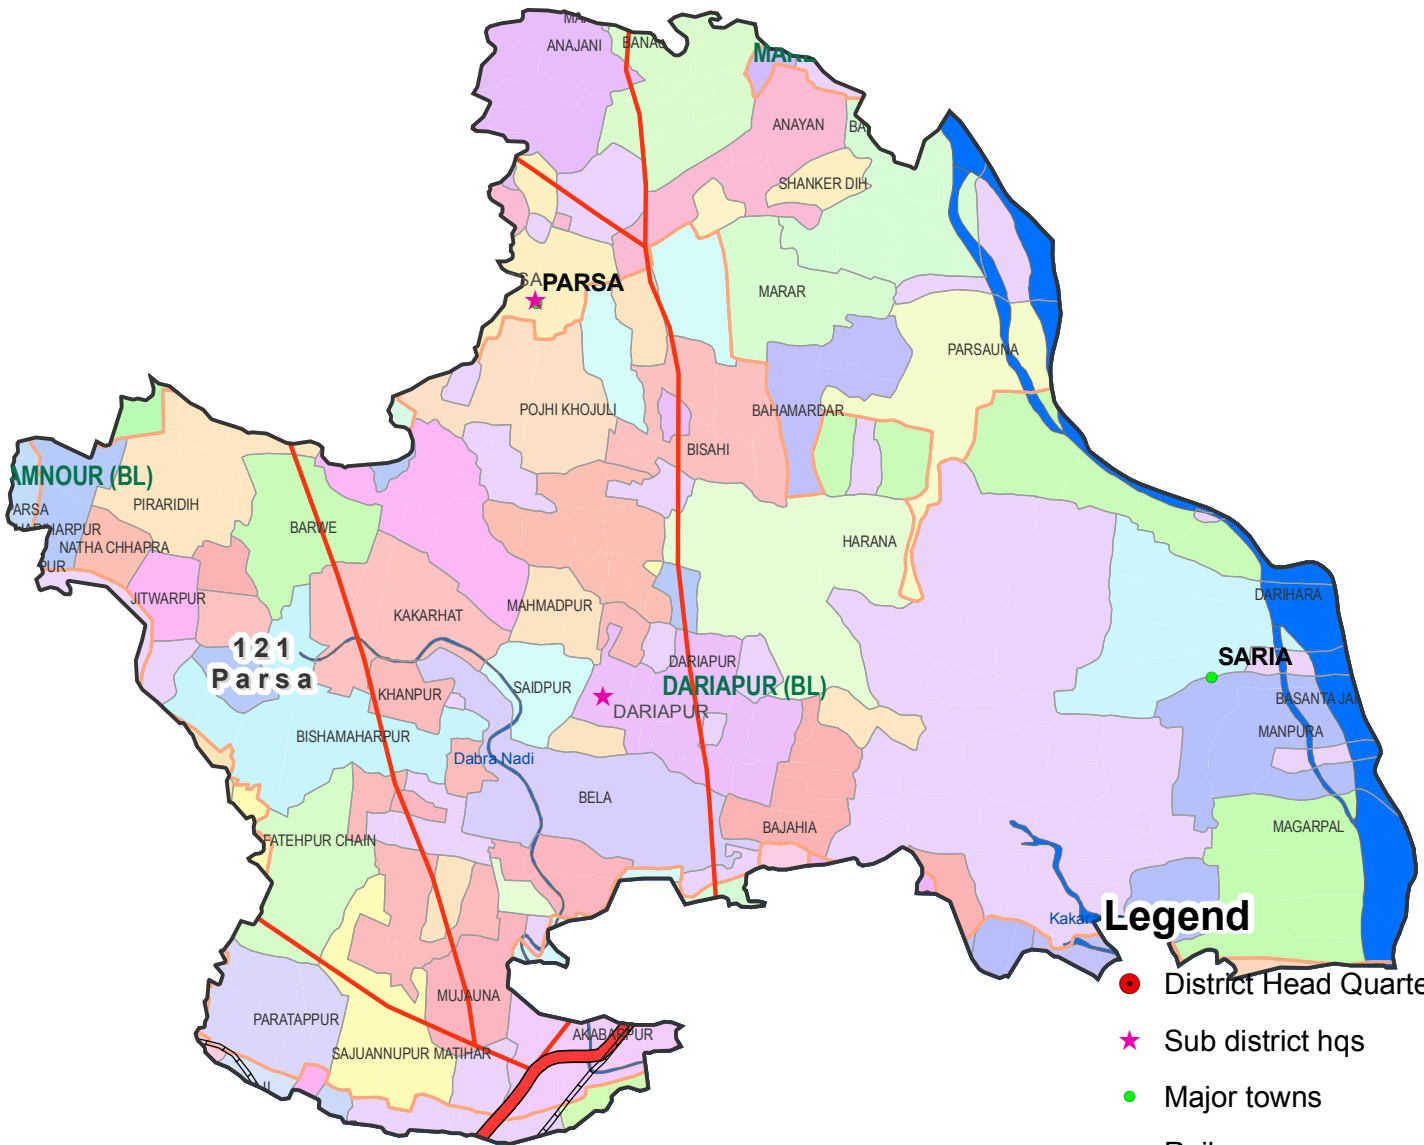

# Assembly Constituency map

State : BIHAR

District : SARAN

AC Name : 121 - Parsa

- Legend**
- District Head Quarters
  - Sub district hqs
  - Major towns
  - Railways
  - National Highways
  - Other roads
  - District Boundary
  - Block Boundary
  - Panchayat Boundary
  - River