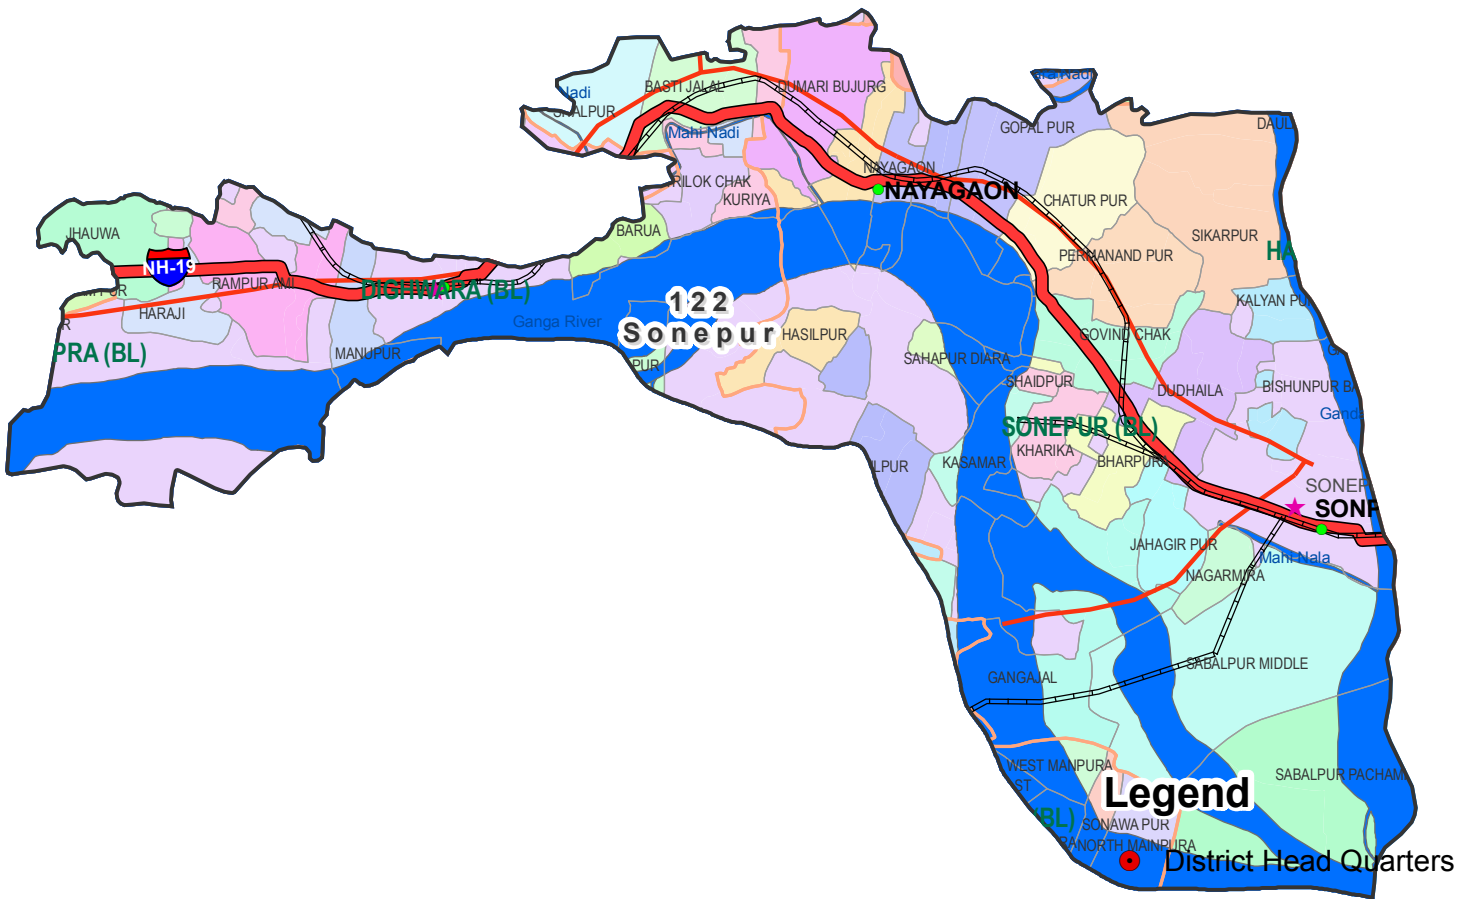

Assembly Constituency map

State : BIHAR

District : VAISHALI

AC Name : 122 - Sonapur

- Legend**
- District Head Quarters
 - Sub district hqs
 - Major towns
 - Railways
 - National Highways
 - Other roads
 - District Boundary
 - Block Boundary
 - Panchayat Boundary
 - River