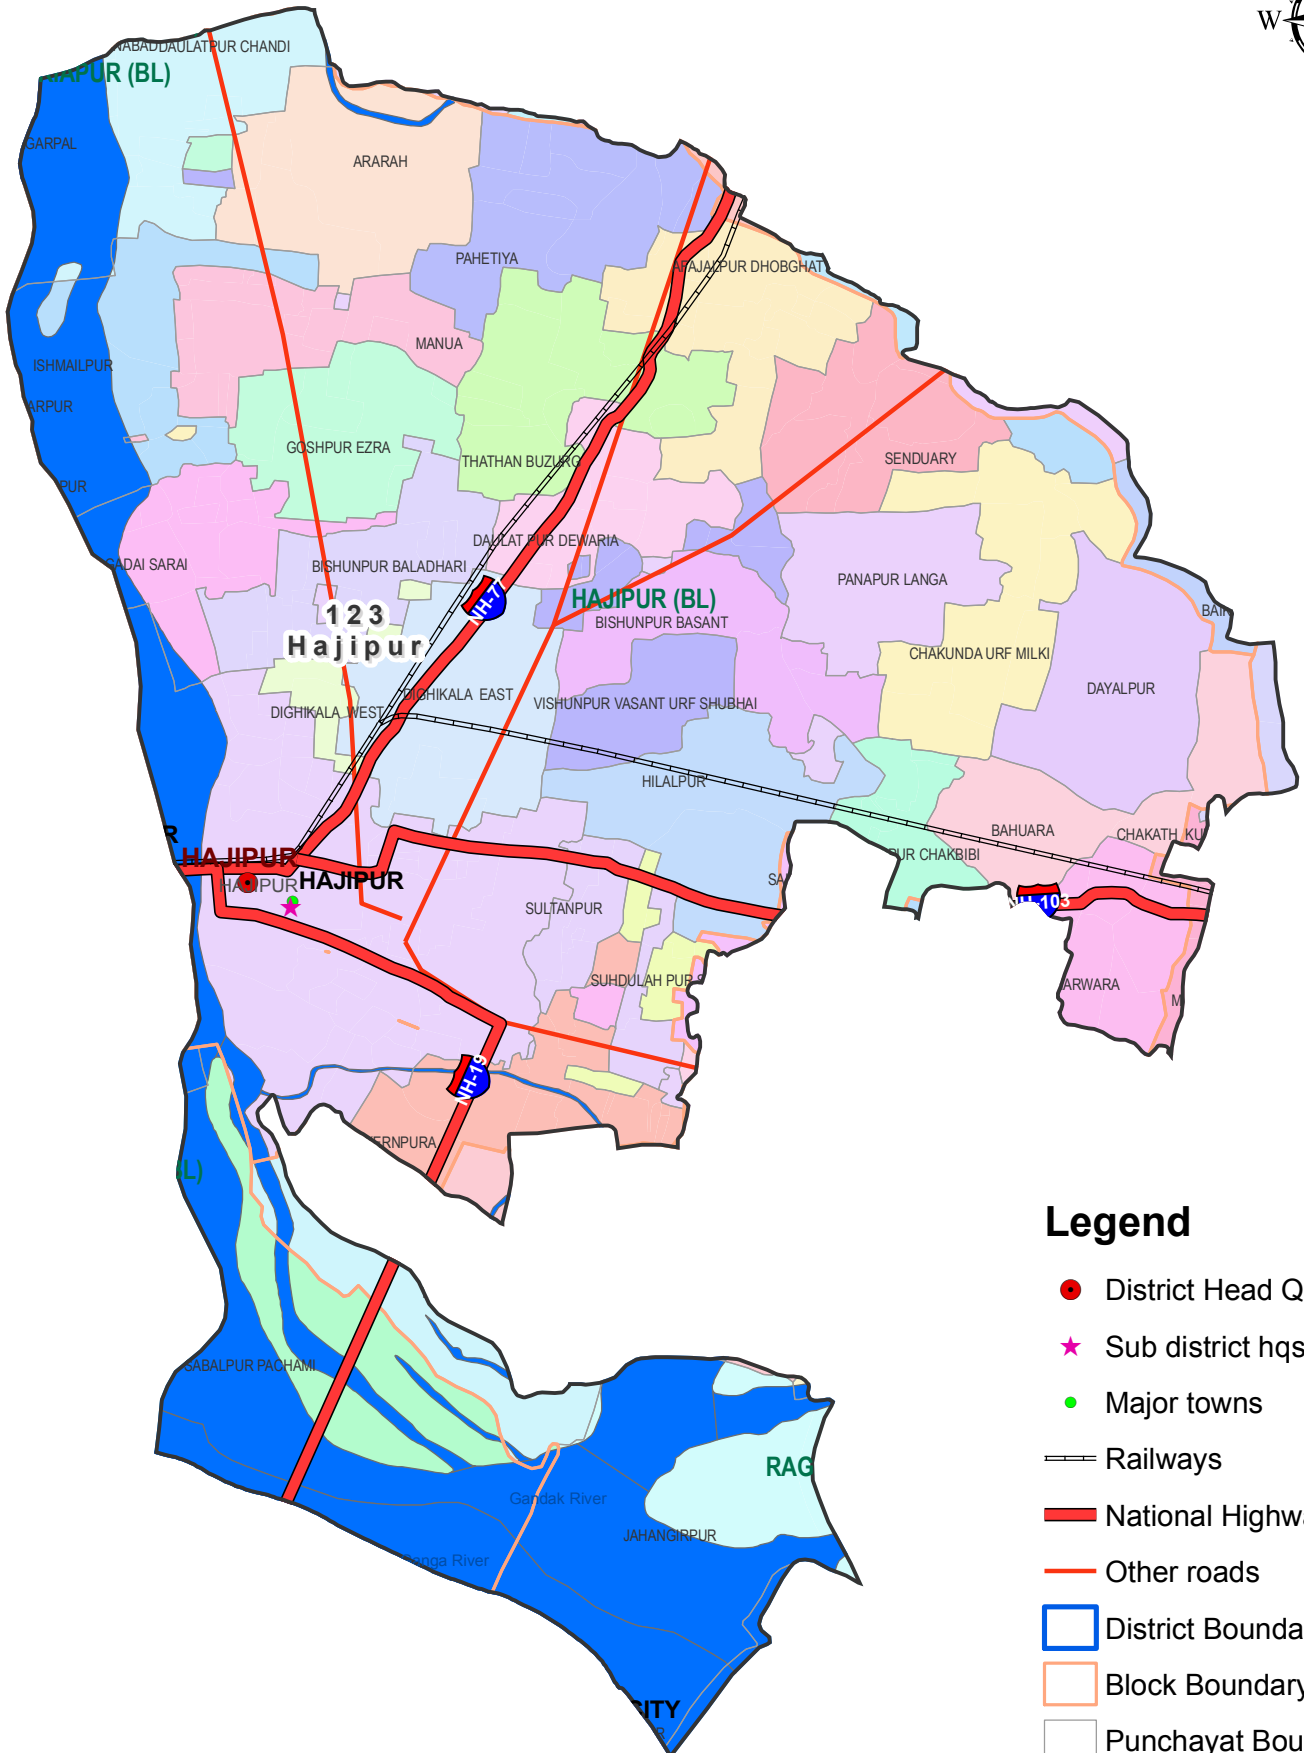

Assembly Constituency map

State : BIHAR

District : VAISHALI

AC Name : 123 - Hajipur

Legend

- District Head Quarters
- ★ Sub district hqs
- Major towns
- Railways
- National Highways
- Other roads
- District Boundary
- Block Boundary
- Panchayat Boundary
- River