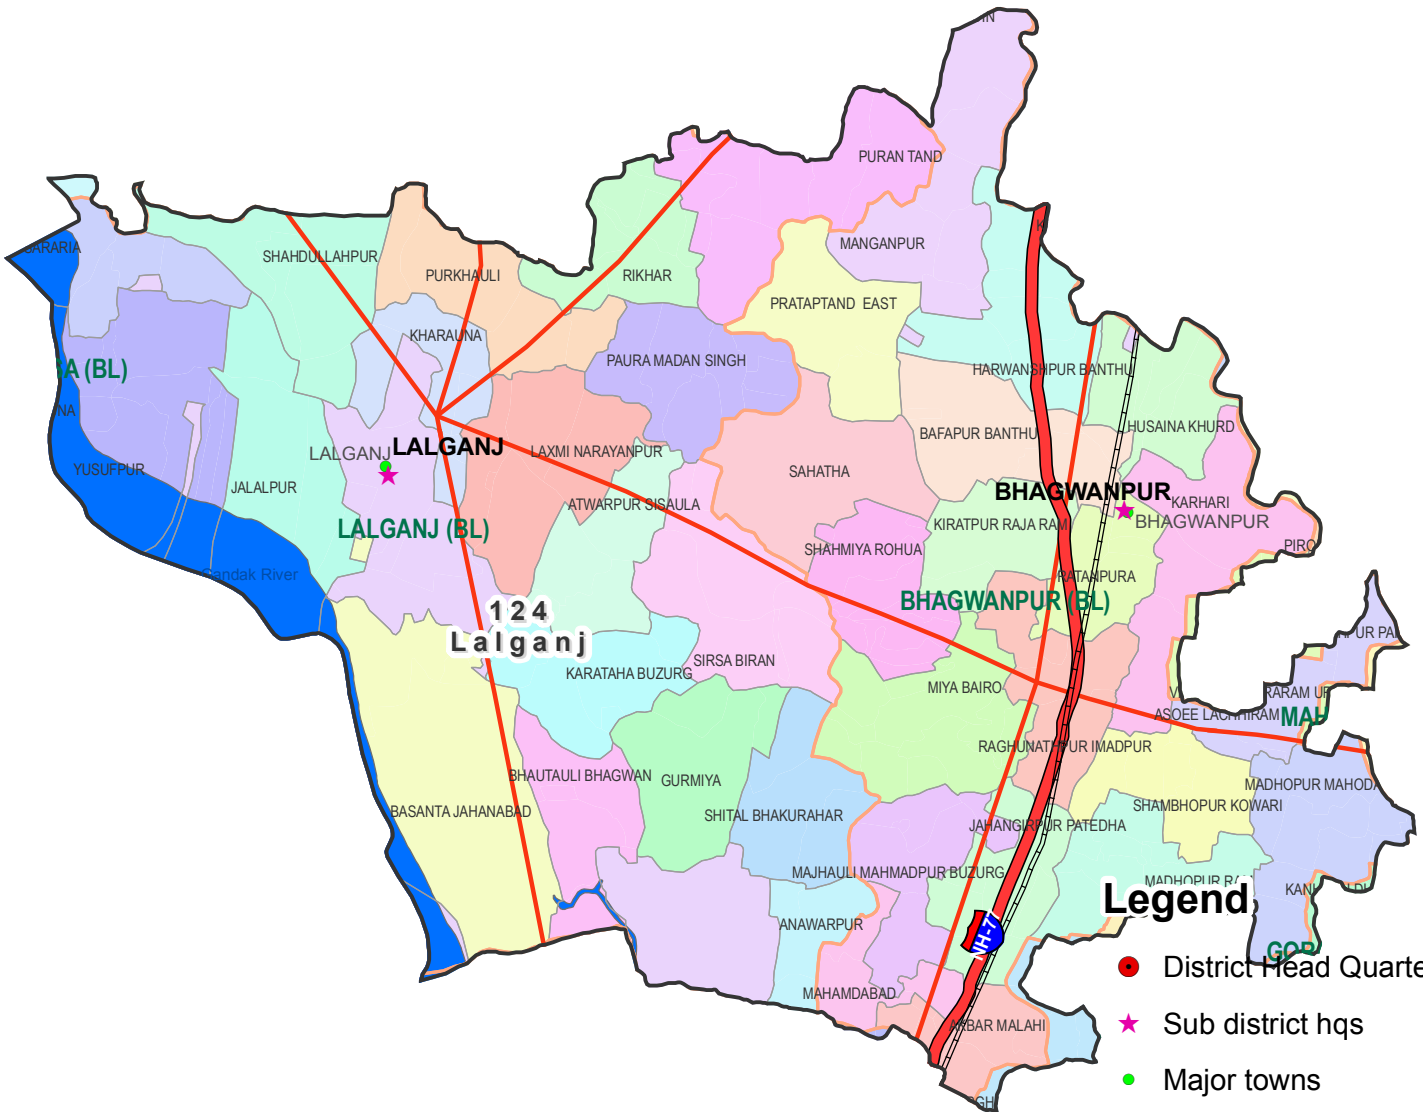

Assembly Constituency map

State : BIHAR

District : VAISHALI

AC Name : 124 - Lalganj

- Legend**
- District Head Quarters
 - ★ Sub district hqs
 - Major towns
 - Railways
 - National Highways
 - Other roads
 - District Boundary
 - Block Boundary
 - Panchayat Boundary
 - 13,500 River