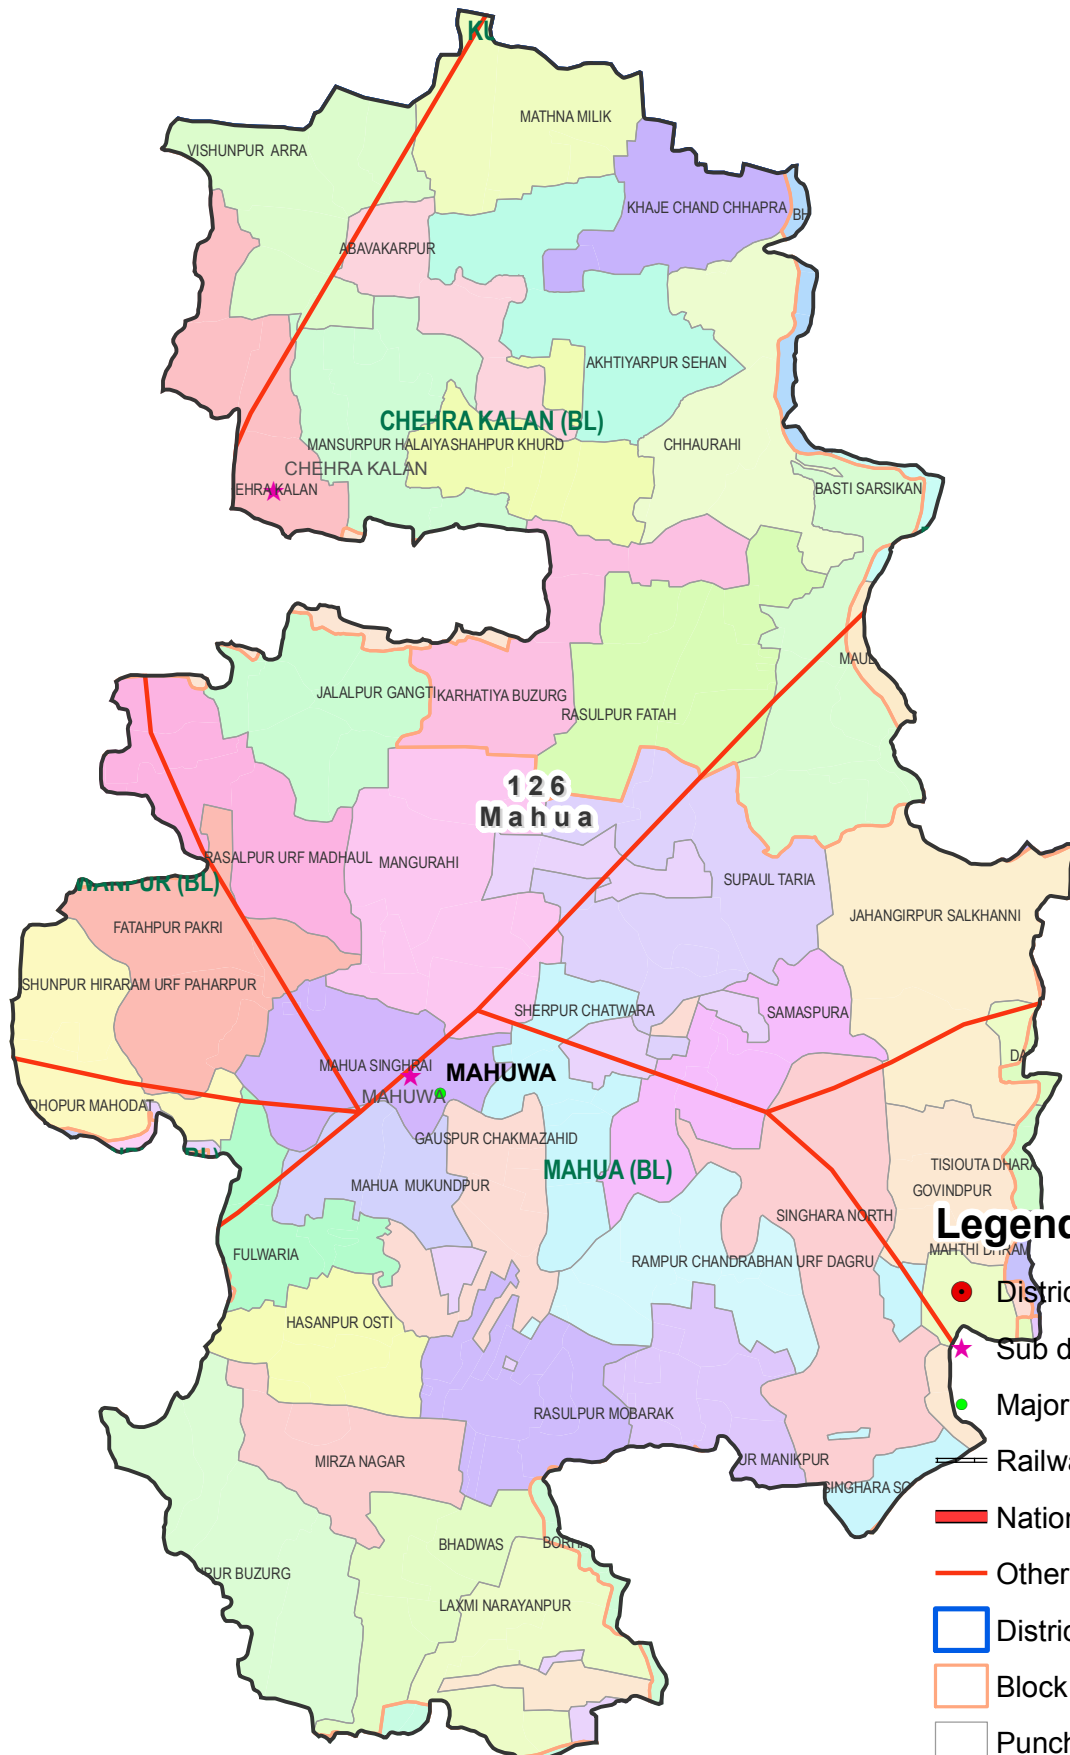

# Assembly Constituency map

State : BIHAR

District : VAISHALI

AC Name : 126 - Mahua

## Legend

- District Head Quarters
- Sub district hqs
- Major towns
- Railways
- National Highways
- Other roads
- District Boundary
- Block Boundary
- Panchayat Boundary
- River