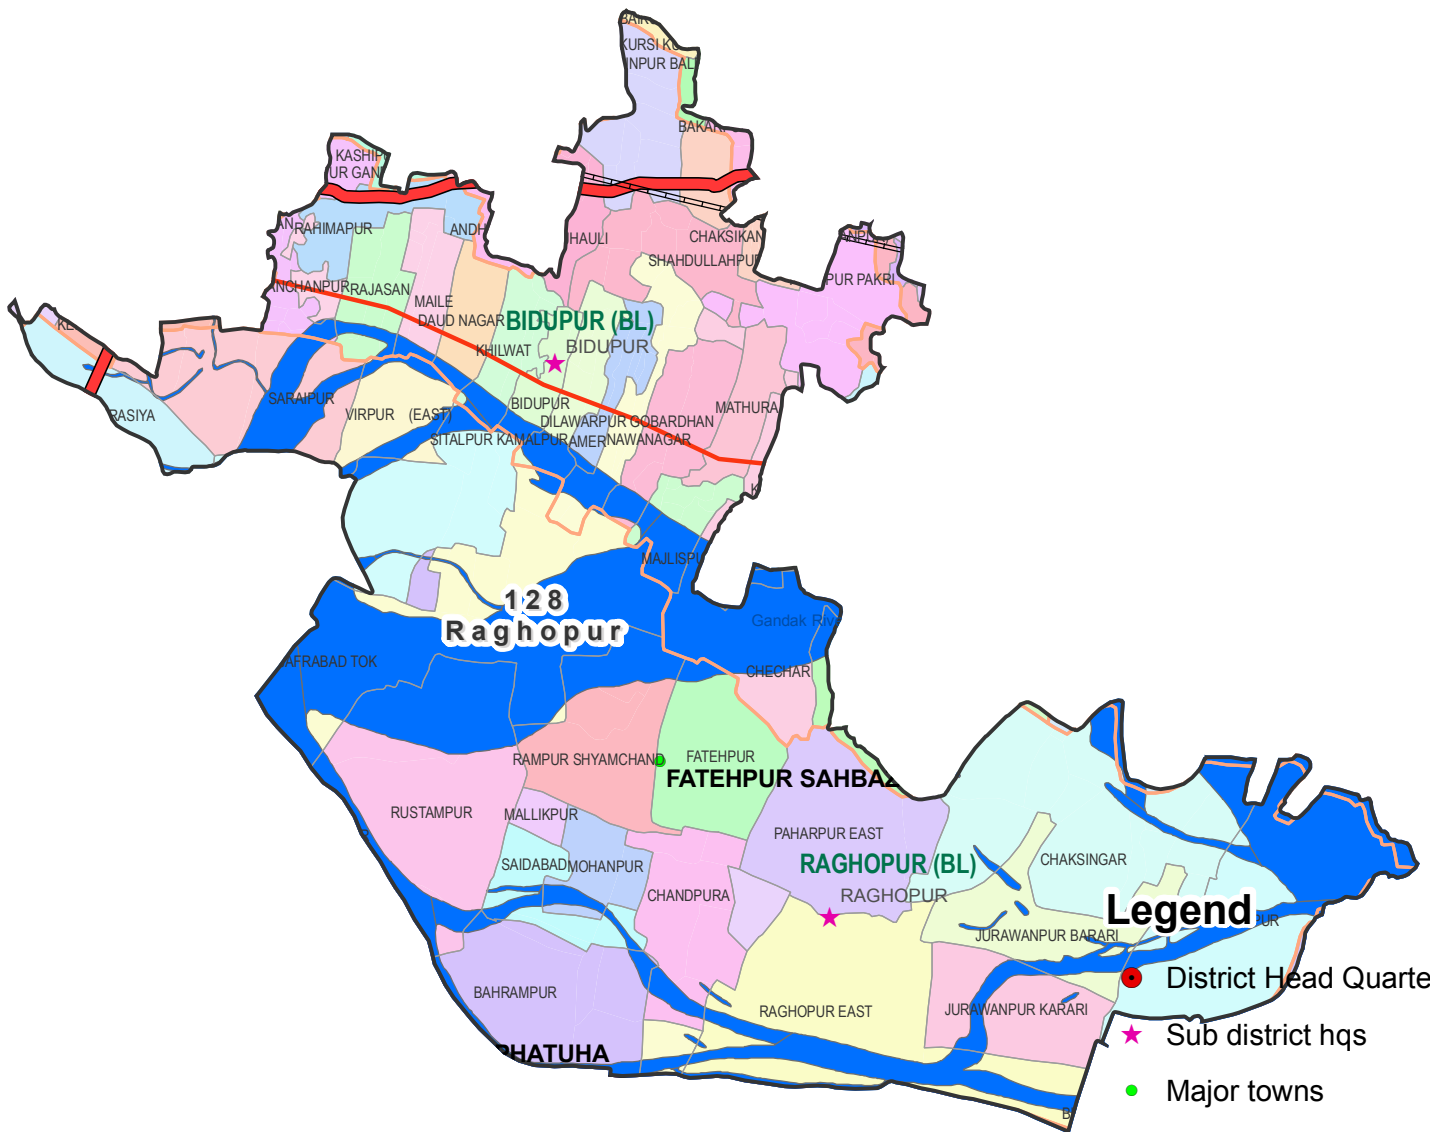

Assembly Constituency map

State : BIHAR

District : VAISHALI

AC Name : 128 - Raghopur

- Legend**
- District Head Quarters
 - ★ Sub district hqs
 - Major towns
 - Railways
 - National Highways
 - Other roads
 - District Boundary
 - Block Boundary
 - Panchayat Boundary
 - River