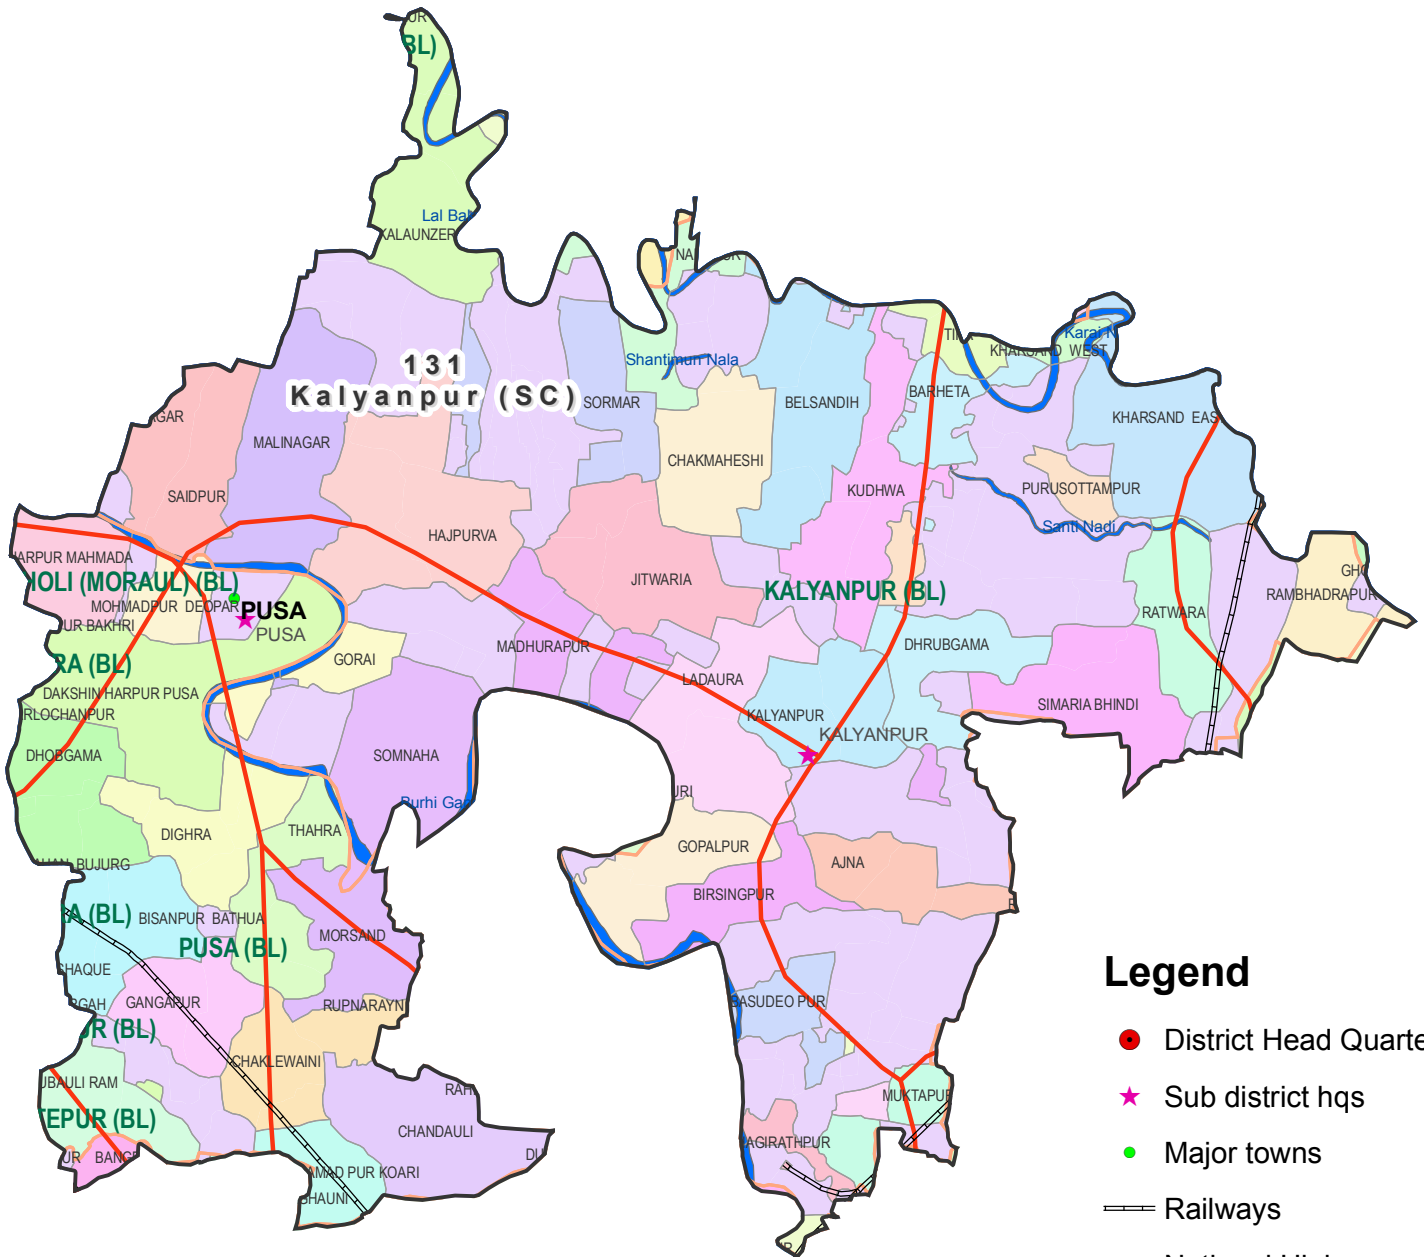

Assembly Constituency map

State : BIHAR

District : SAMASTIPUR

AC Name : 131 - Kalyanpur (SC)

Legend

- District Head Quarters
- ★ Sub district hqs
- Major towns
- Railways
- National Highways
- Other roads
- District Boundary
- Block Boundary
- Panchayat Boundary
- River