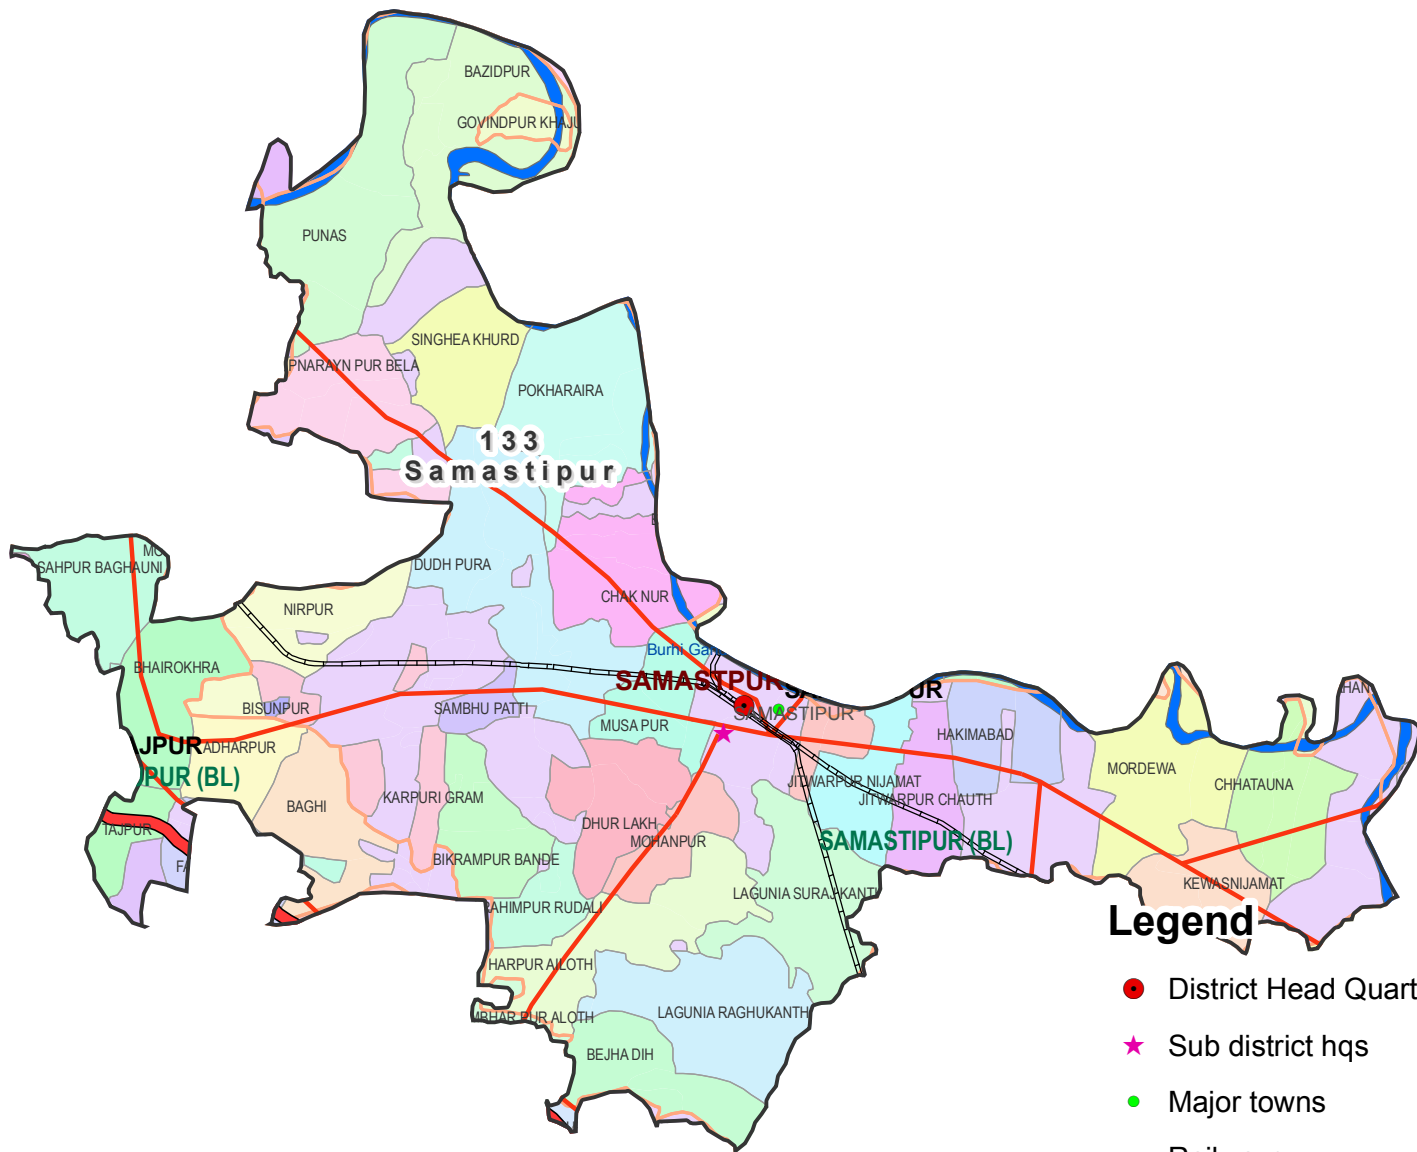

# Assembly Constituency map

State : BIHAR

District : SAMASTIPUR

AC Name : 133 - Samastipur

**Legend**

- District Head Quarters
- ★ Sub district hqs
- Major towns
- Railways
- National Highways
- Other roads
- District Boundary
- Block Boundary
- Punchayat Boundary
- River