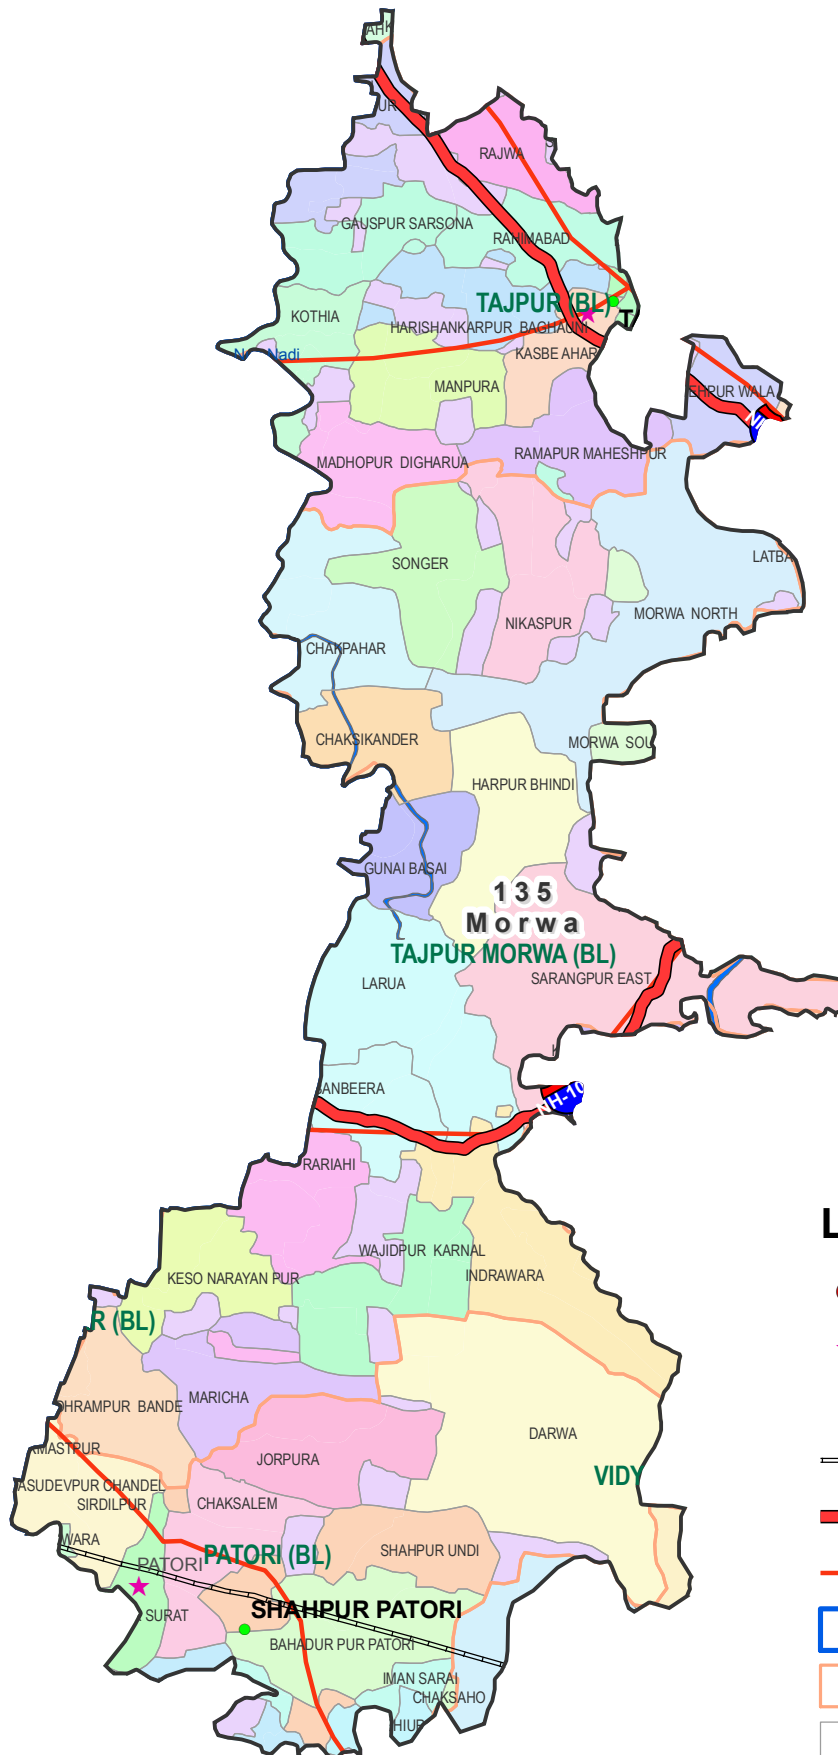

Assembly Constituency map

State : BIHAR

District : SAMASTIPUR

AC Name : 135 - Morwa

Legend

-  District Head Quarters
-  Sub district hqs
-  Major towns
-  Railways
-  National Highways
-  Other roads
-  District Boundary
-  Block Boundary
-  Panchayat Boundary
-  River