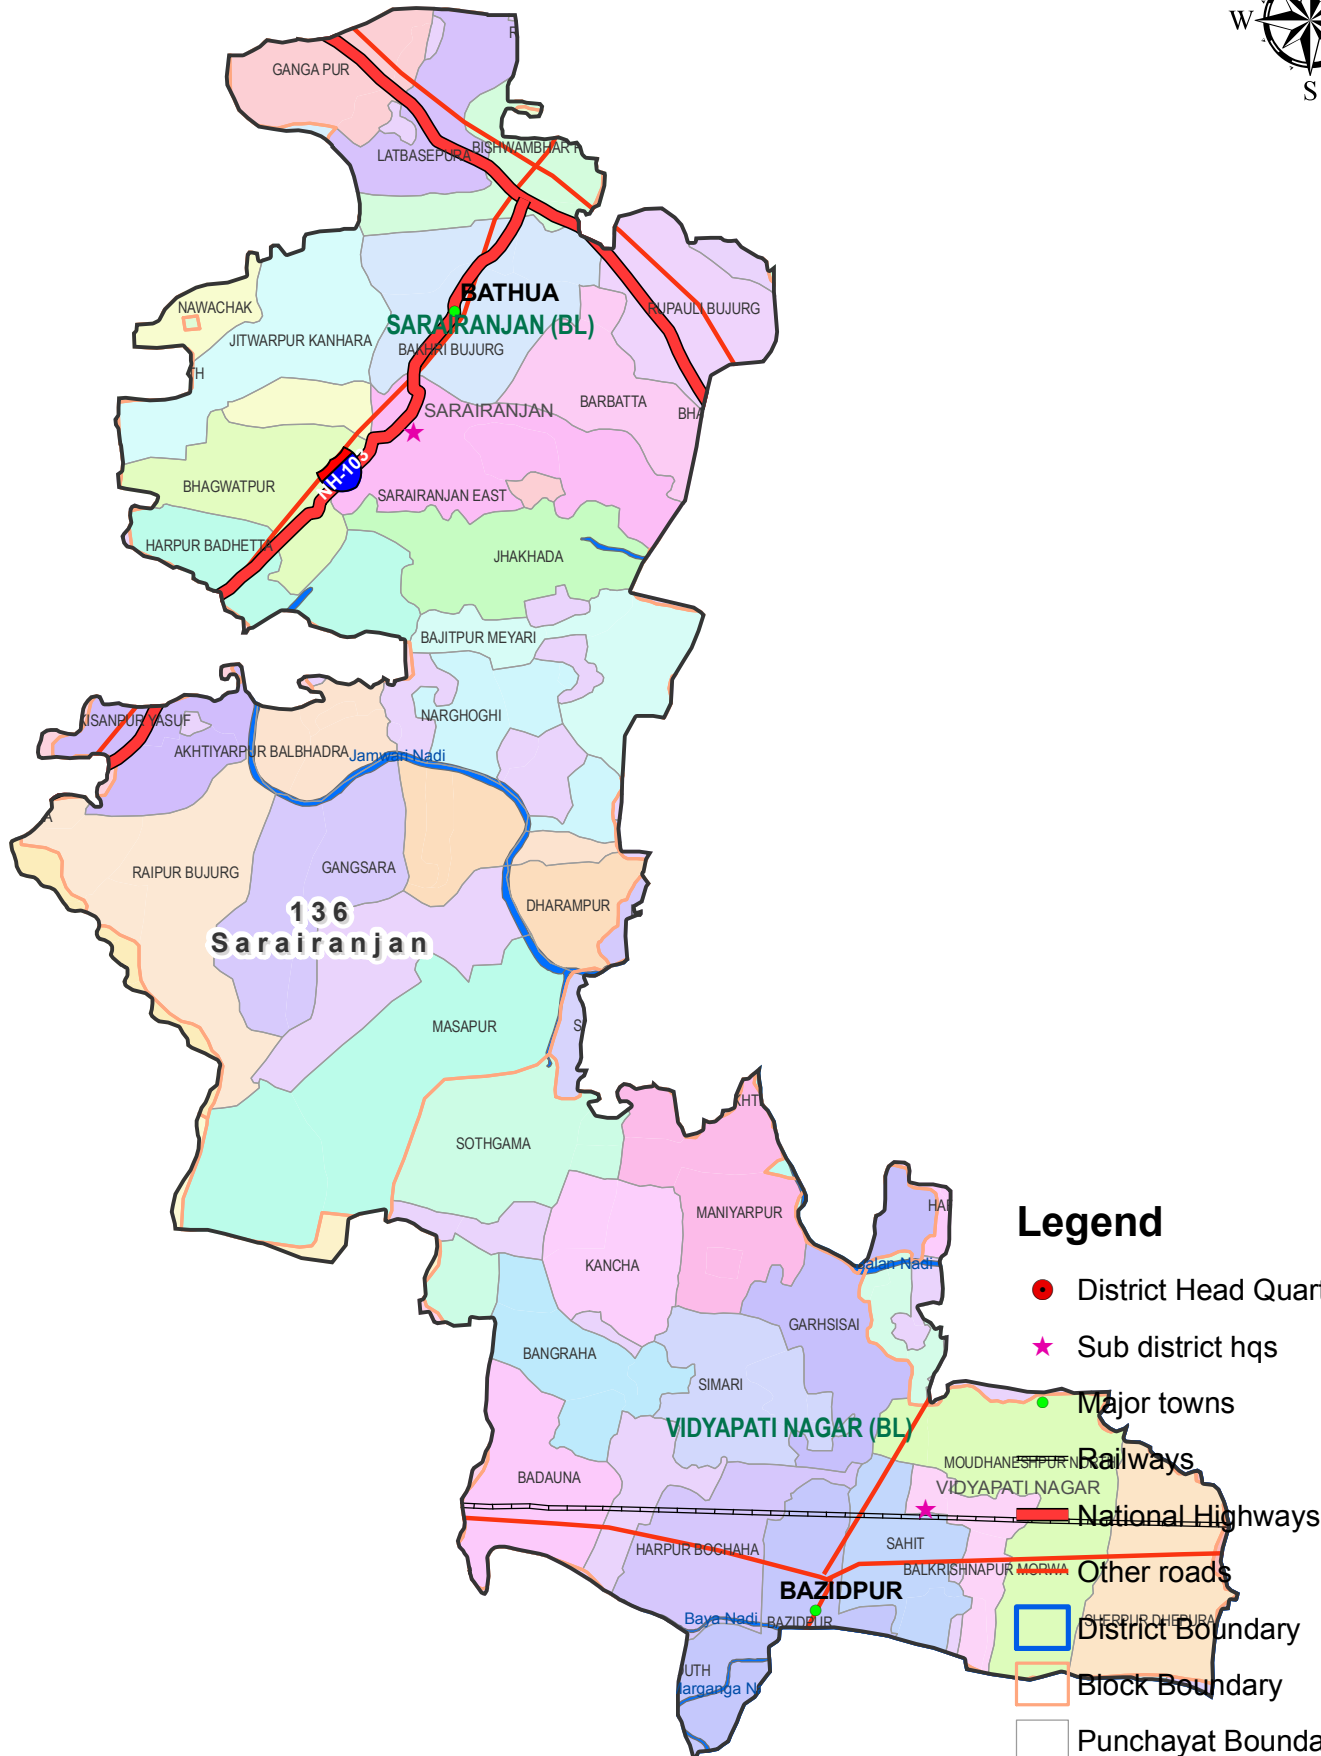

Assembly Constituency map

State : BIHAR

District : SAMASTIPUR

AC Name : 136 - Sarairanjan

Legend

- District Head Quarters
- ★ Sub district hqs
- Major towns
- Railways
- National Highways
- Other roads
- District Boundary
- Block Boundary
- Panchayat Boundary
- River