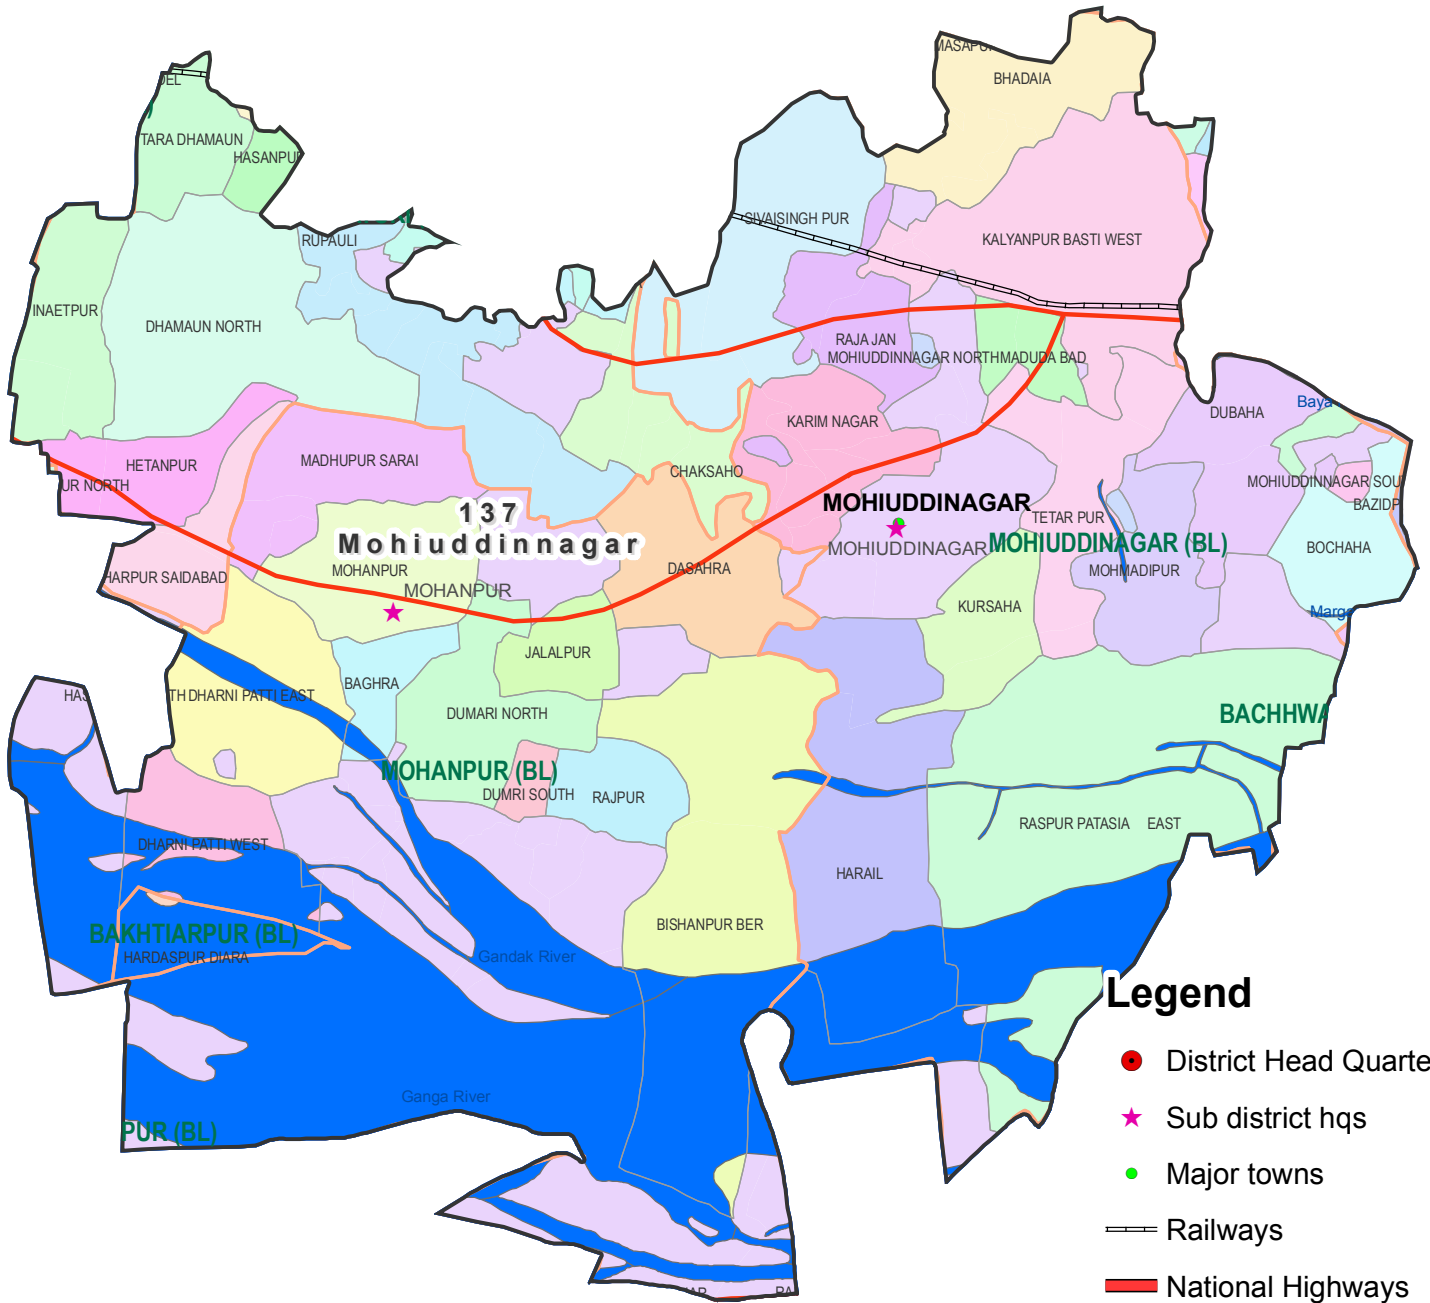

Assembly Constituency map

State : BIHAR

District : SAMASTIPUR

AC Name : 137 - Mohiuddinnagar

Legend

- District Head Quarters
- ★ Sub district hqs
- Major towns
- Railways
- National Highways
- Other roads
- District Boundary
- Block Boundary
- Panchayat Boundary
- River