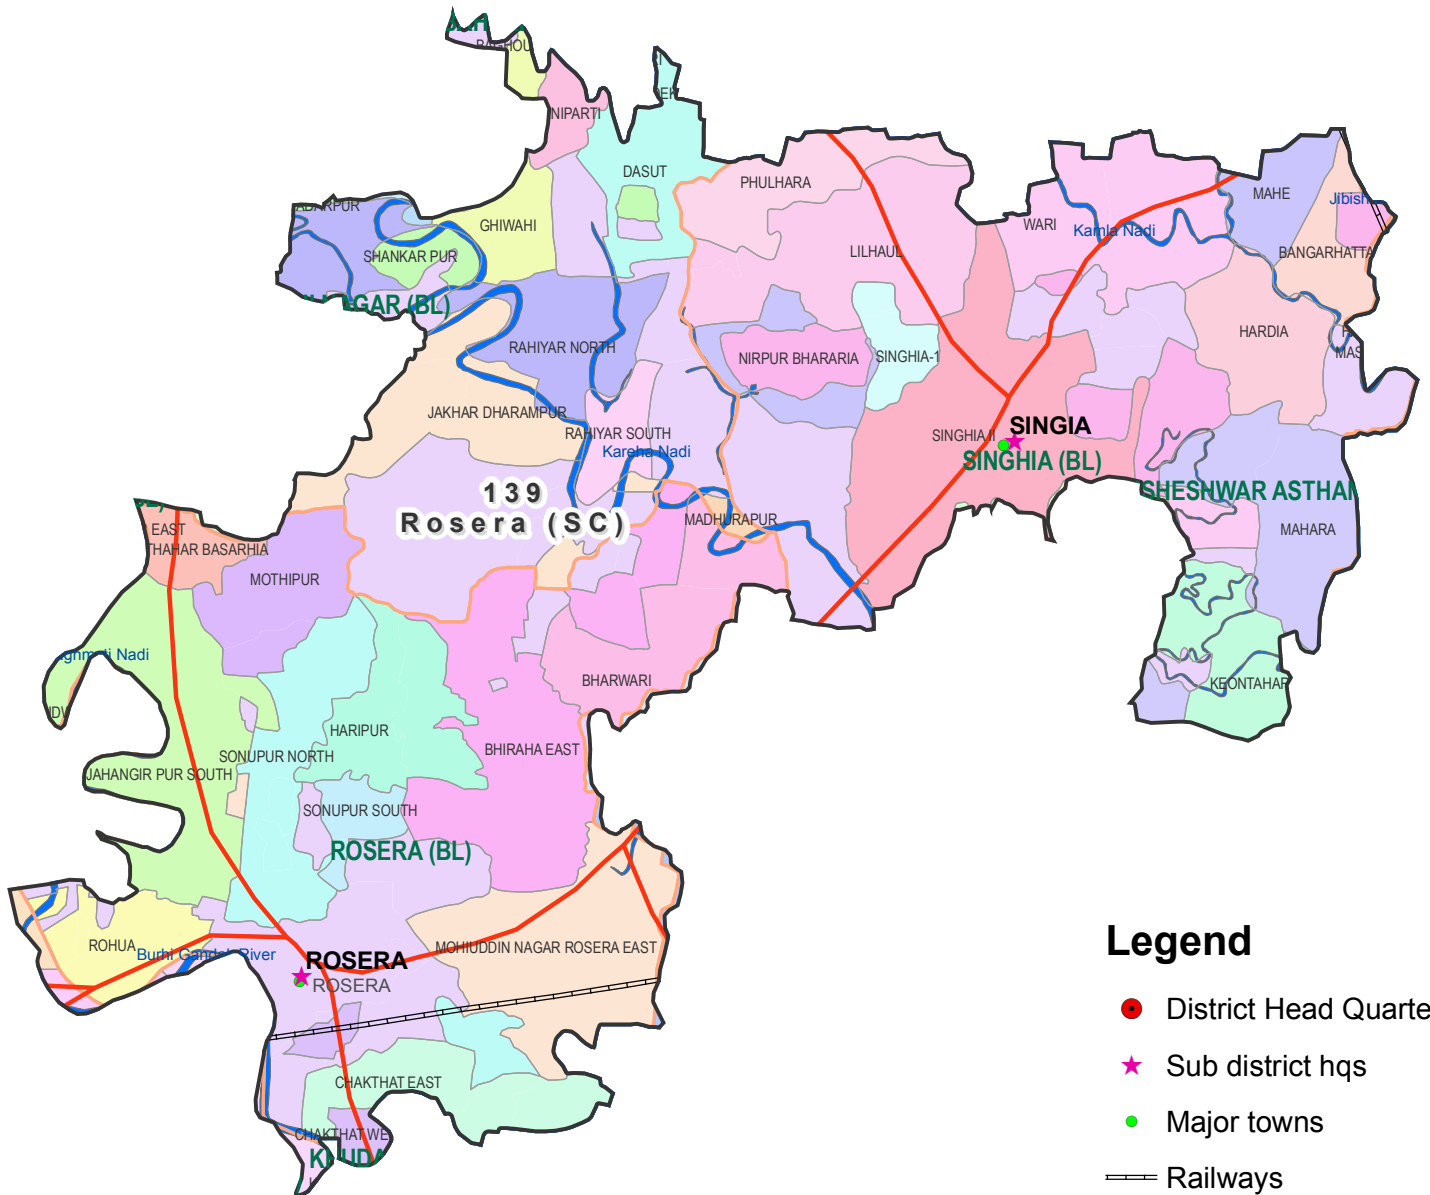

# Assembly Constituency map

State : BIHAR

District : SAMASTIPUR

AC Name : 139 - Rosera (SC)

## Legend

- District Head Quarters
- ★ Sub district hqs
- Major towns
- Railways
- National Highways
- Other roads
- District Boundary
- Block Boundary
- Panchayat Boundary
- River