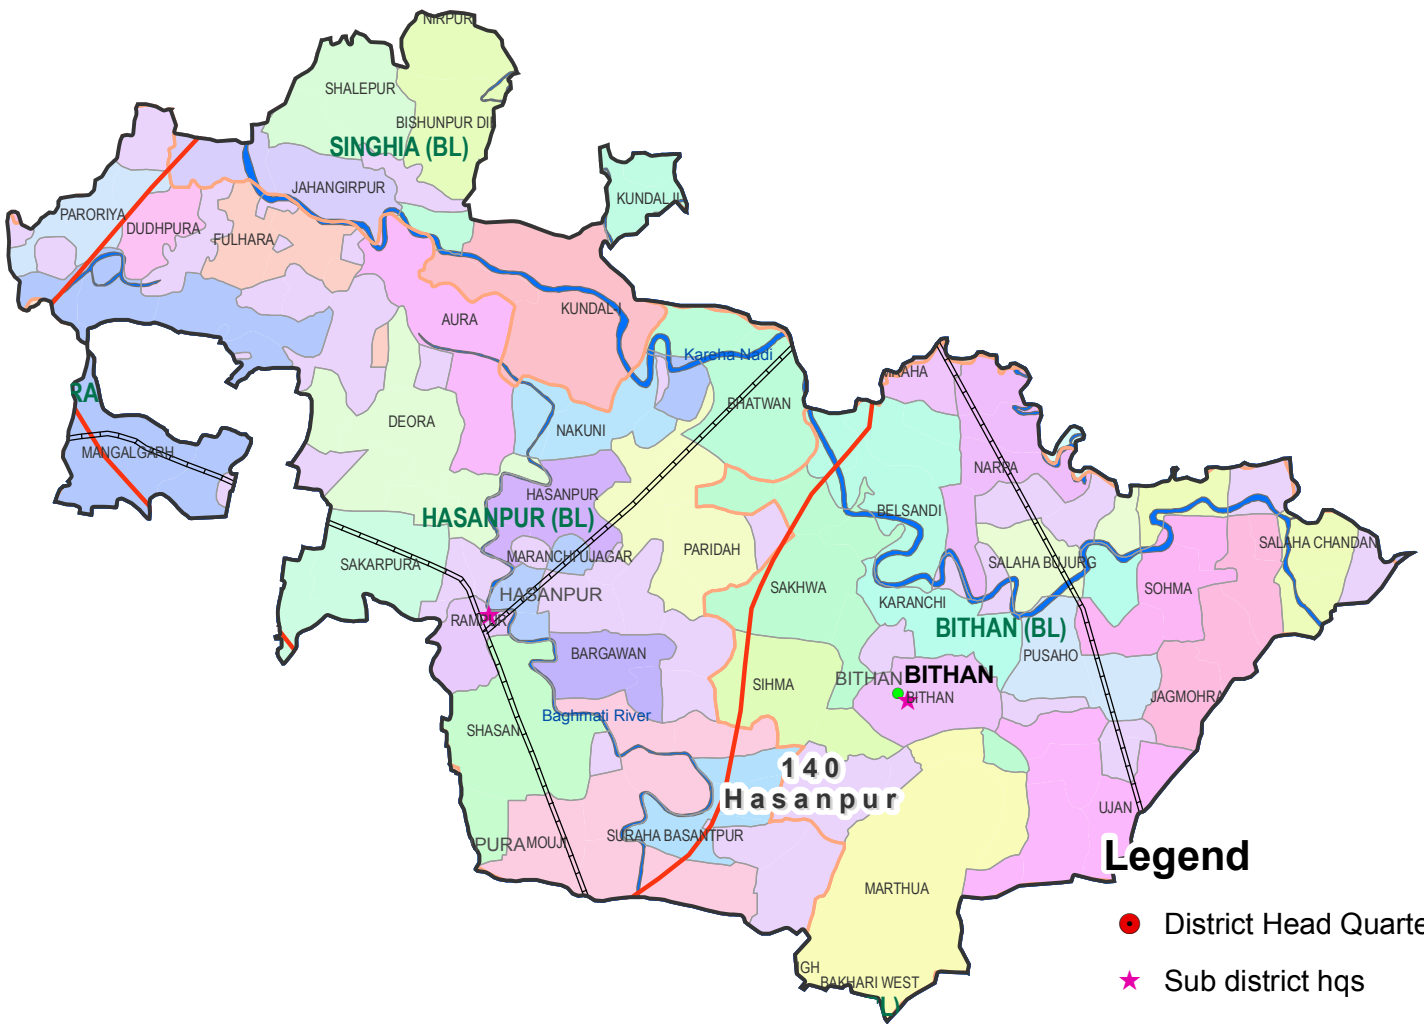

Assembly Constituency map

State : BIHAR

District : SAMASTIPUR

AC Name : 140 - Hasanpur

Legend

- District Head Quarters
- Sub district hqs
- Major towns
- Railways
- National Highways
- Other roads
- District Boundary
- Block Boundary
- Panchayat Boundary
- River