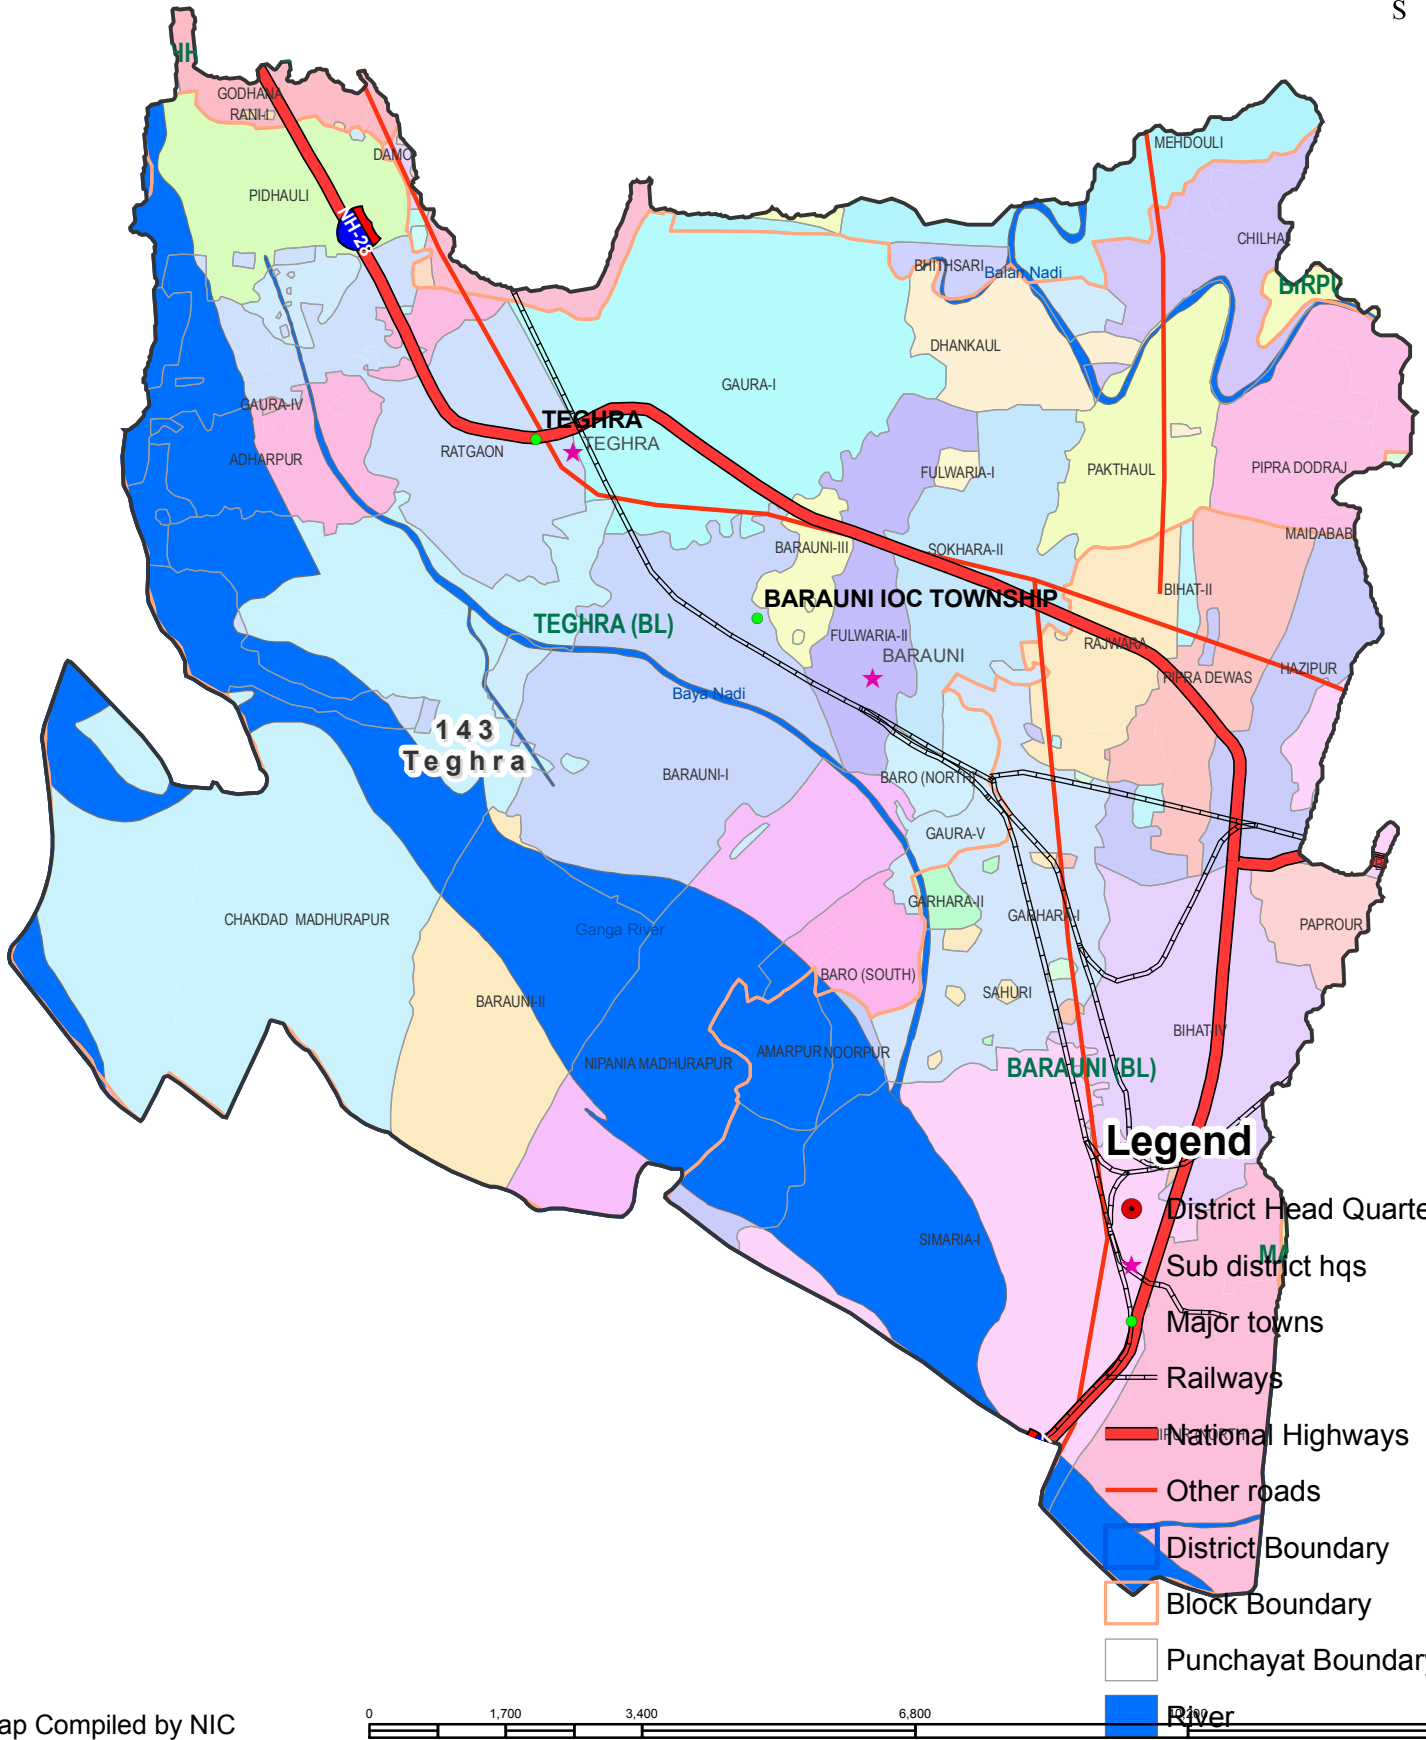

Assembly Constituency map

State : BIHAR

District : BEGUSARAI

AC Name : 143 - Teghra

143
Teghra

Legend

- District Head Quarters
- ★ Sub district hqs
- Major towns
- Railways
- National Highways
- Other roads
- District Boundary
- Block Boundary
- Panchayat Boundary
- River