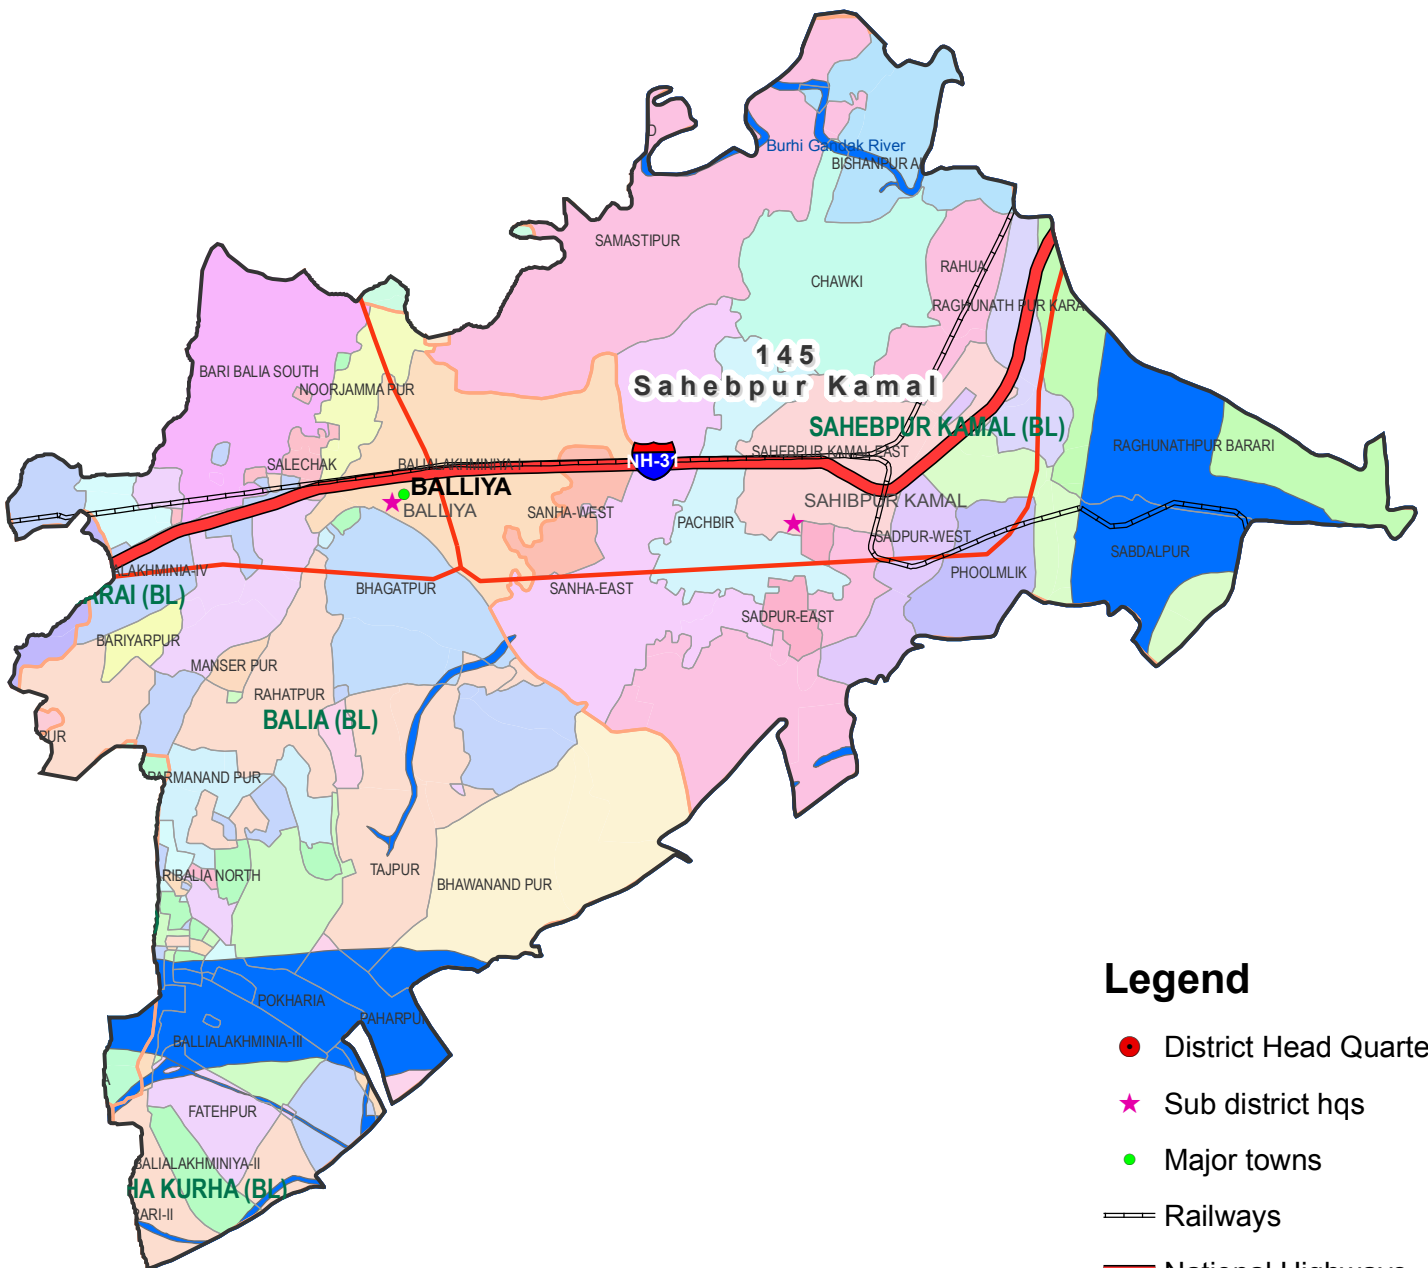

# Assembly Constituency map

State : BIHAR

District : BEGUSARAI

AC Name : 145 - Sahebpur Kamal

## Legend

-  District Head Quarters
-  Sub district hqs
-  Major towns
-  Railways
-  National Highways
-  Other roads
-  District Boundary
-  Block Boundary
-  Panchayat Boundary
-  River