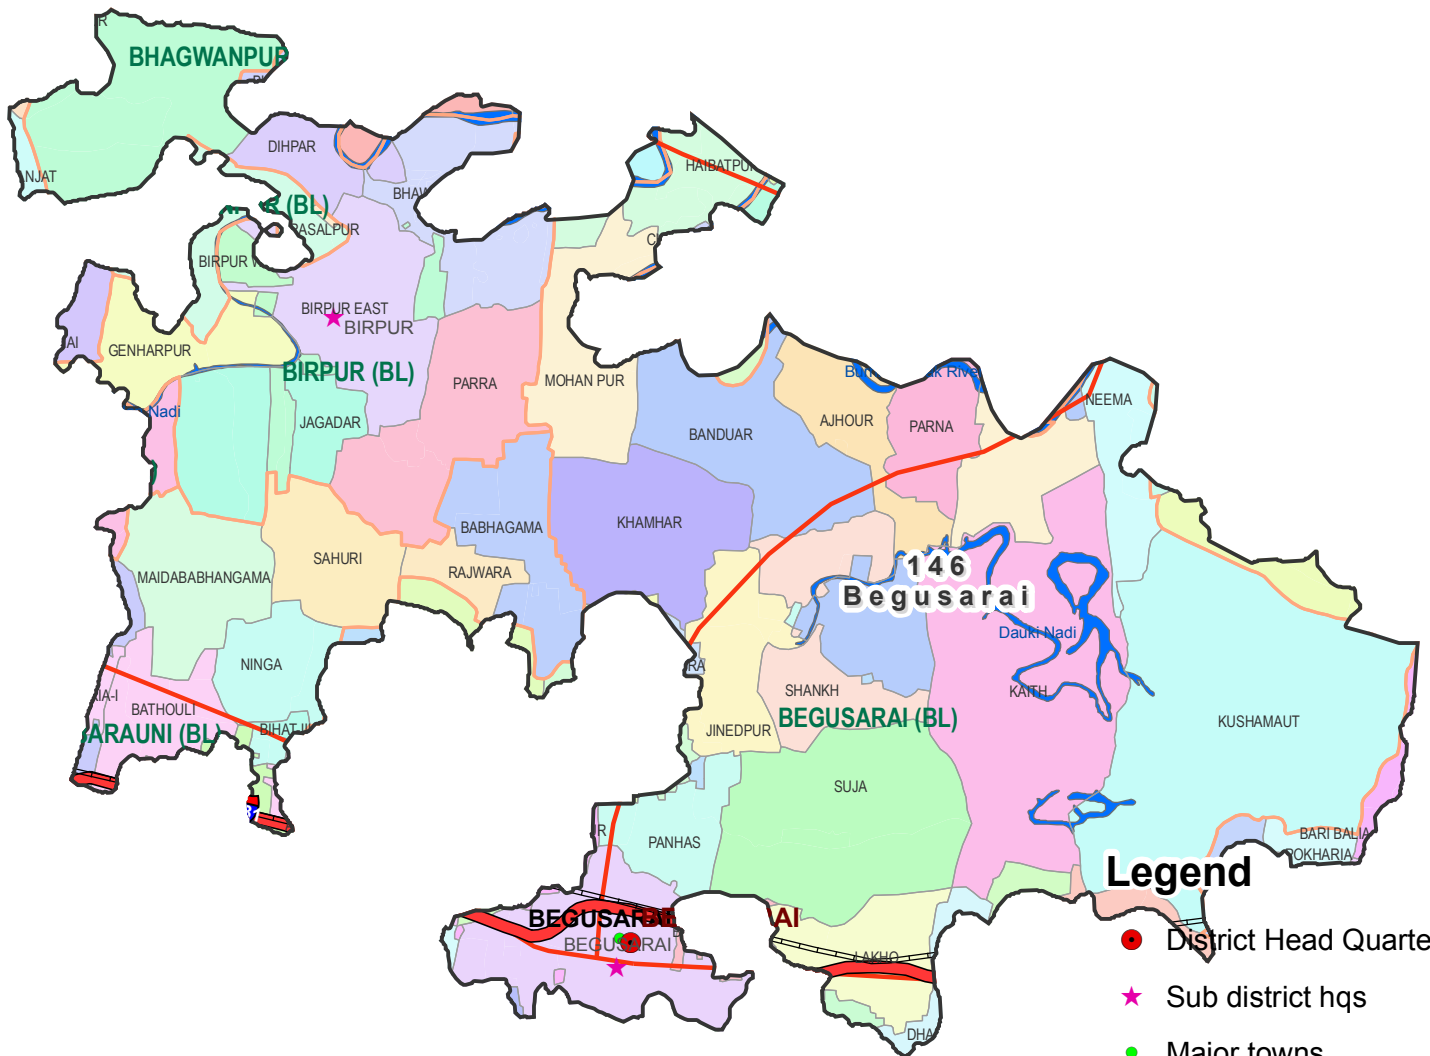

Assembly Constituency map

State : BIHAR

District : BEGUSARAI

AC Name : 146 - Begusarai

Legend

- District Head Quarters
- ★ Sub district hqs
- Major towns
- Railways
- National Highways
- Other roads
- District Boundary
- Block Boundary
- Panchayat Boundary
- River