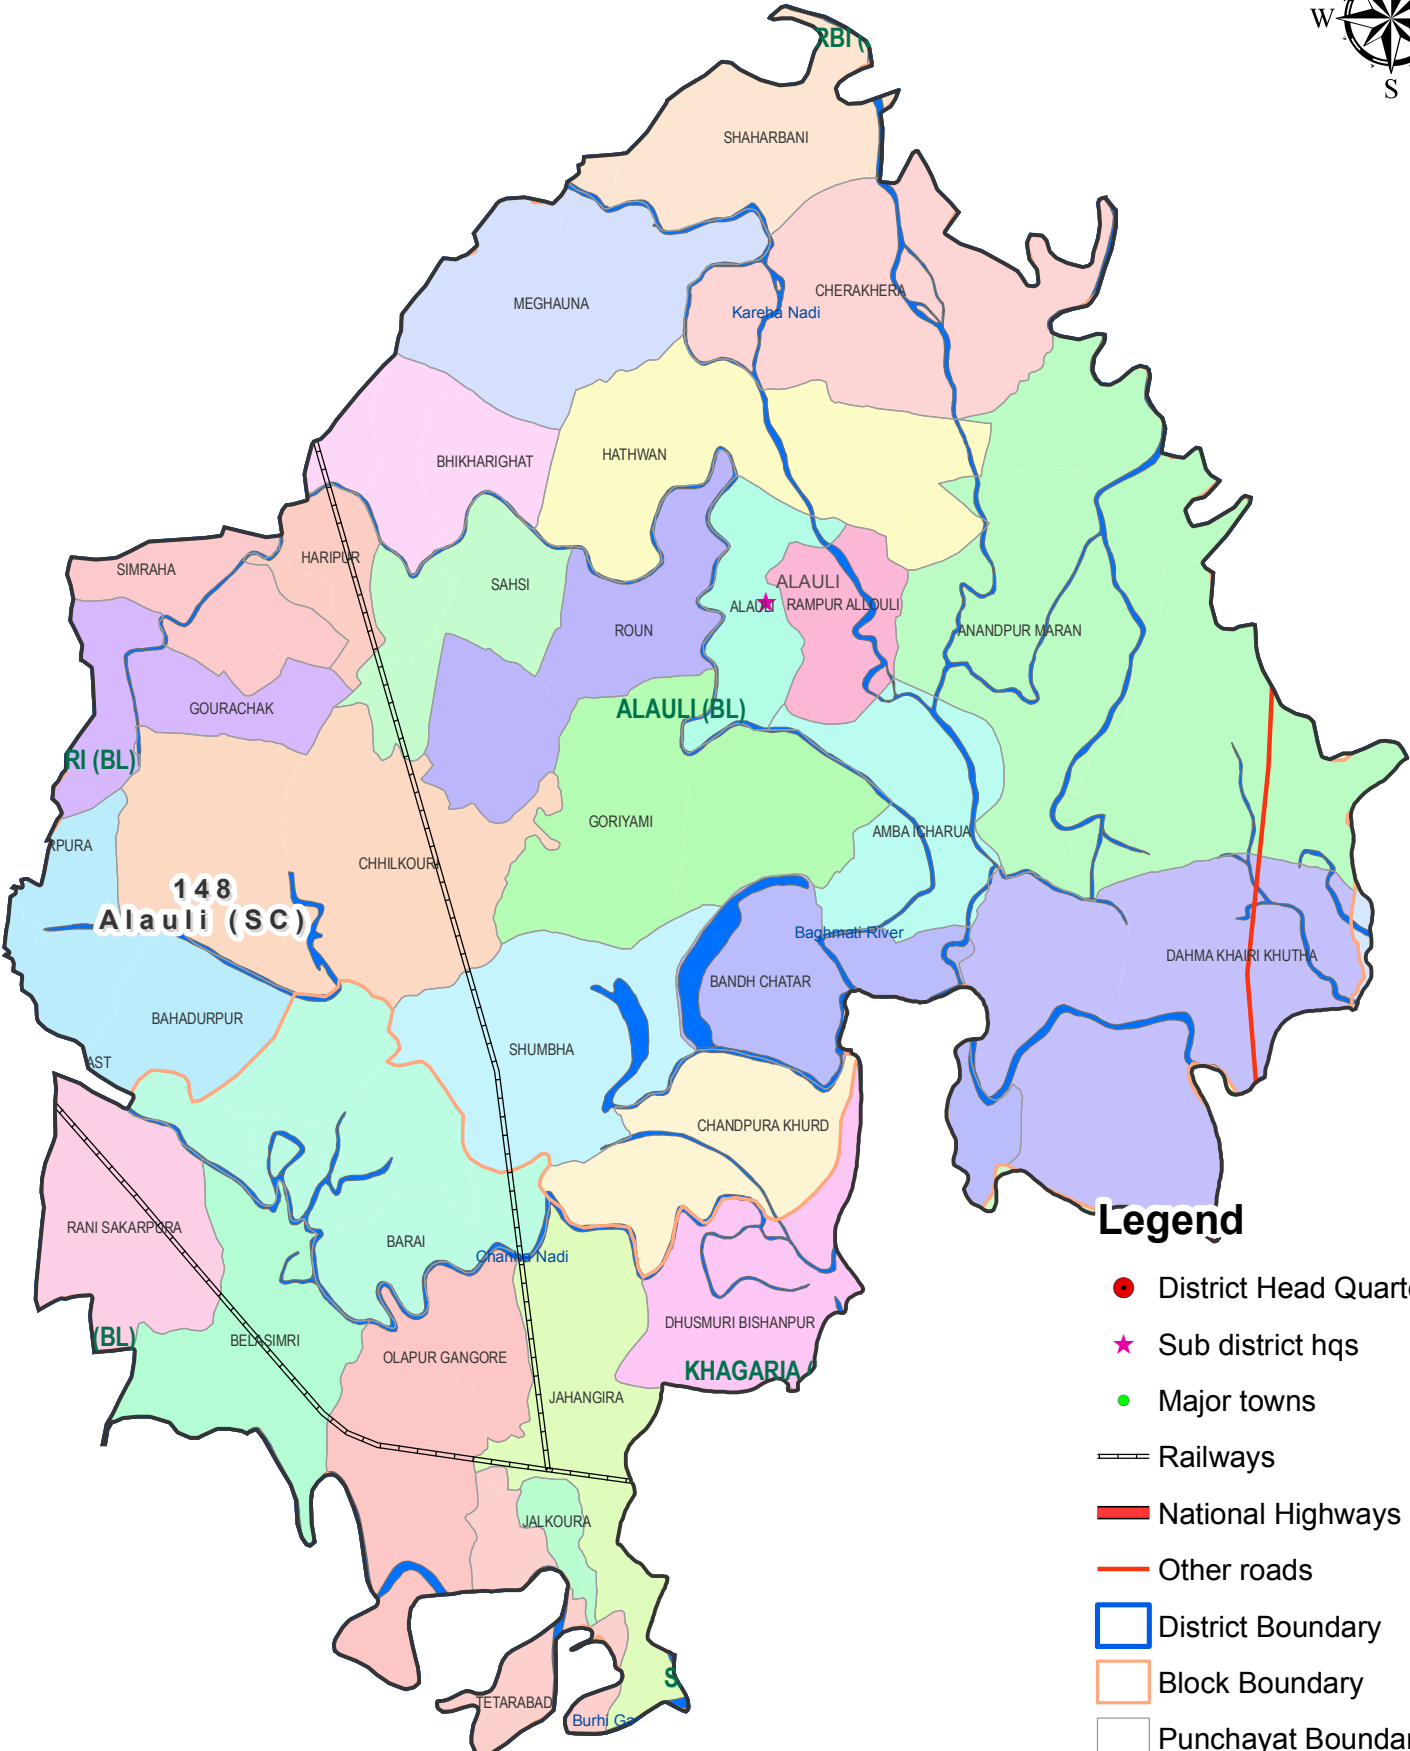

Assembly Constituency map

State : BIHAR

District : KHAGARIA

AC Name : 148 - Alauli (SC)

Legend

- District Head Quarters
- ★ Sub district hqs
- Major towns
- Railways
- National Highways
- Other roads
- District Boundary
- Block Boundary
- Punchayat Boundary
- River