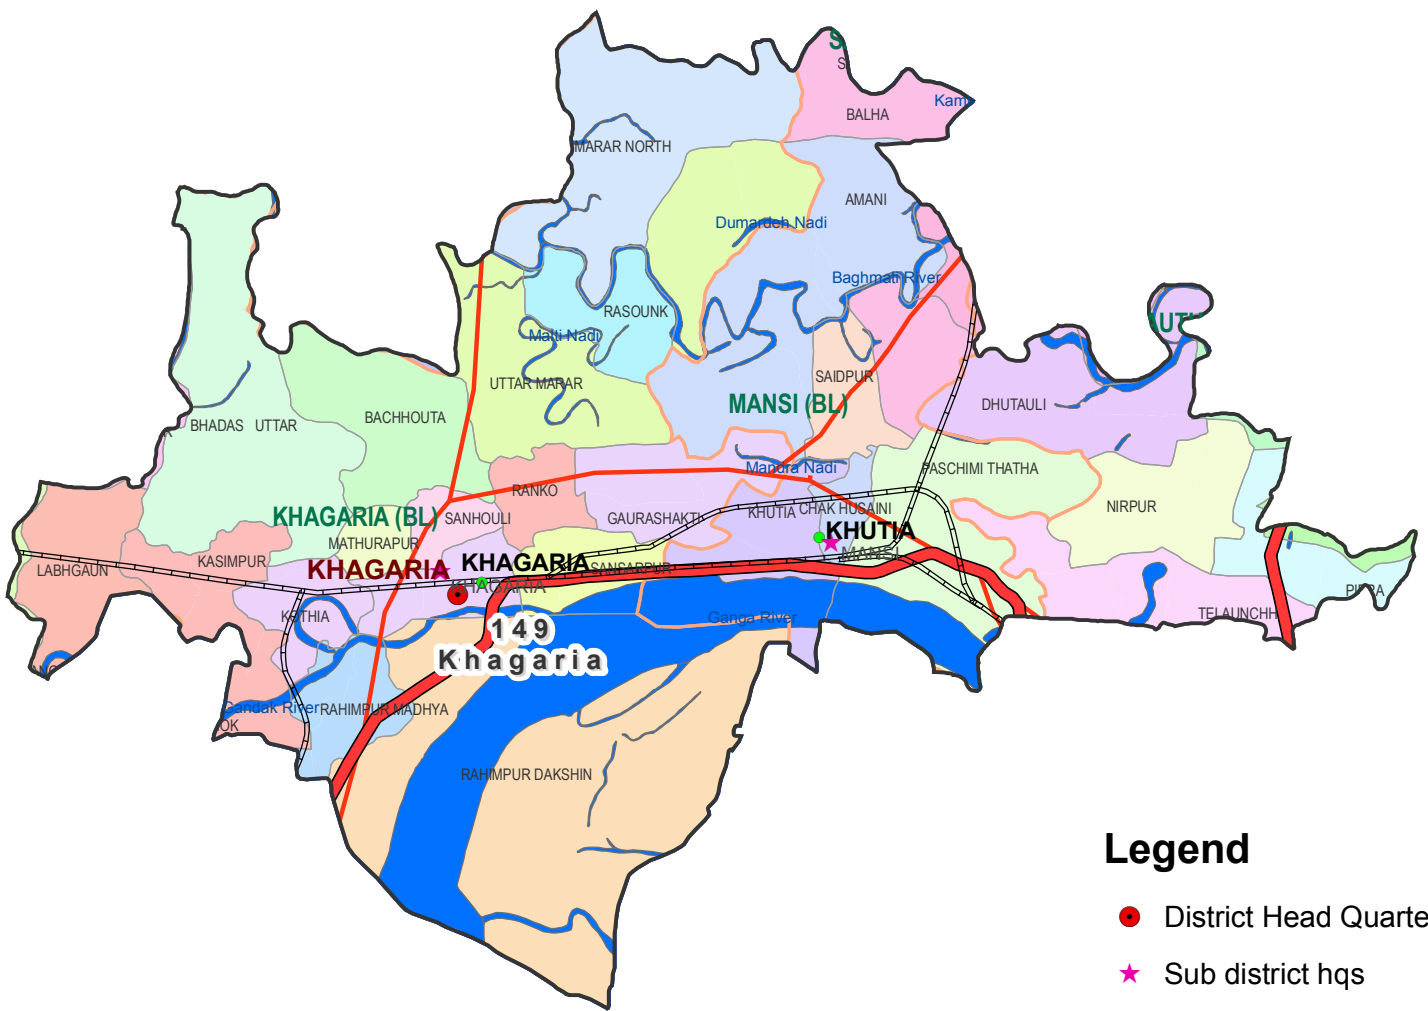

# Assembly Constituency map

State : BIHAR

District : KHAGARIA

AC Name : 149 - Khagaria

## Legend

-  District Head Quarters
-  Sub district hqs
-  Major towns
-  Railways
-  National Highways
-  Other roads
-  District Boundary
-  Block Boundary
-  Panchayat Boundary
-  River